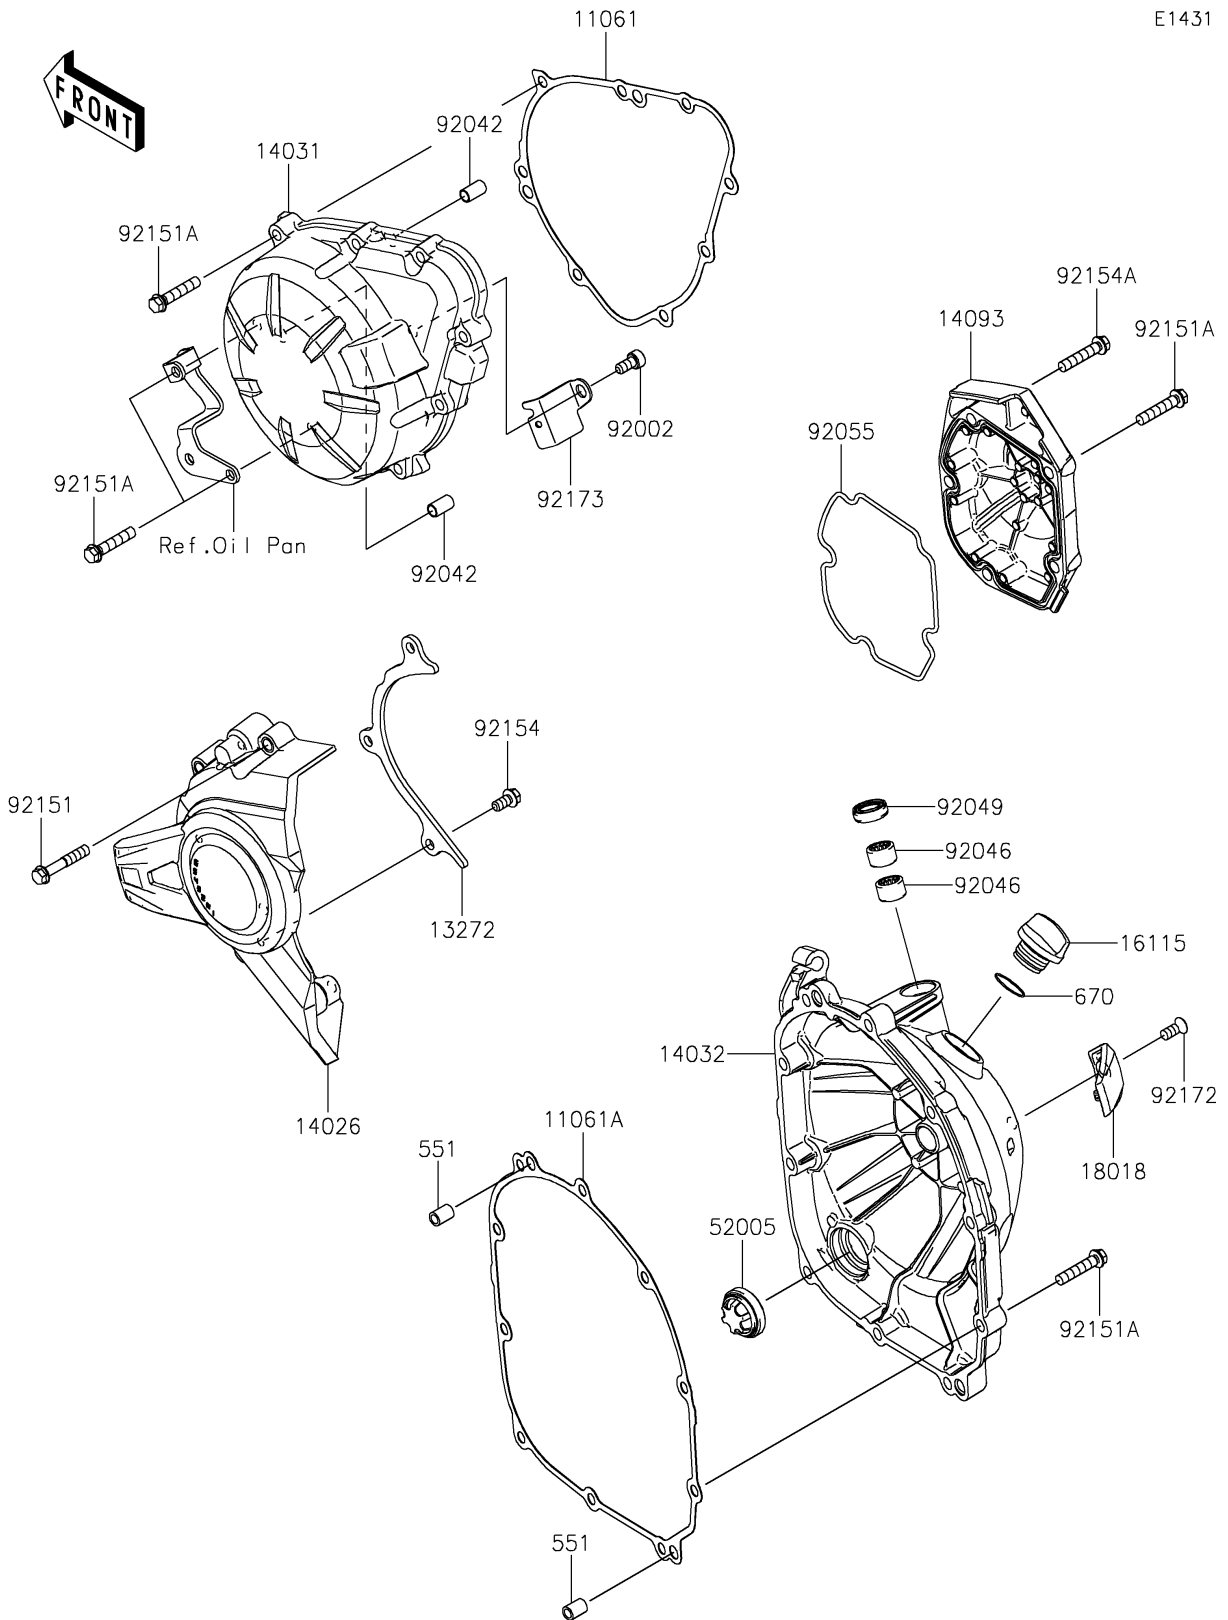

2018 Z900 PARTS DIAGRAM

Engine Cover(s)

E1431

2018 Z900 PARTS LIST

Engine Cover(s)

ITEM NAME	PART NUMBER	QUANTITY
GASKET,GENERATOR COVER (Ref # 11061)	11061-0403	1
GASKET,CLUTCH COVER (Ref # 11061A)	11061-0404	1
PLATE (Ref # 13272)	13272-2238	1
COVER-CHAIN (Ref # 14026)	14026-0132	1
COVER-GENERATOR (Ref # 14031)	14031-0611	1
COVER-CLUTCH (Ref # 14032)	14032-0630	1
COVER,PULSER (Ref # 14093)	14093-0519	1
CAP-OIL FILLER (Ref # 16115)	16115-1053	1
PLATE-HEAT GUARD (Ref # 18018)	18018-0603	1
GAUGE (Ref # 52005)	52005-1120	1
PIN-DOWEL,8X14 (Ref # 551)	551A0814	1
O RING,20MM (Ref # 670)	670B2020	1
BOLT,SOCKET,6X12 (Ref # 92002)	92002-1796	1
PIN,DOWEL,6.3X8X14 (Ref # 92042)	92042-007	1
BEARING-NEEDLE,HK1210FM (Ref # 92046)	92046-0034	1
SEAL-OIL,CLUTCH RELEASE (Ref # 92049)	92049-1475	1
RING-O,PULSER COVER (Ref # 92055)	92055-0199	1
BOLT,6X35 (Ref # 92151)	92151-1135	1
BOLT,6X30 (Ref # 92151A)	92151-1873	1
BOLT,FLANGED-SMALL,6X12 (Ref # 92154)	92154-1888	1
BOLT,6X30 (Ref # 92154A)	92154-2652	1
SCREW,TORX,6X14 (Ref # 92172)	92172-0901	1
CLAMP (Ref # 92173)	92173-1321	1