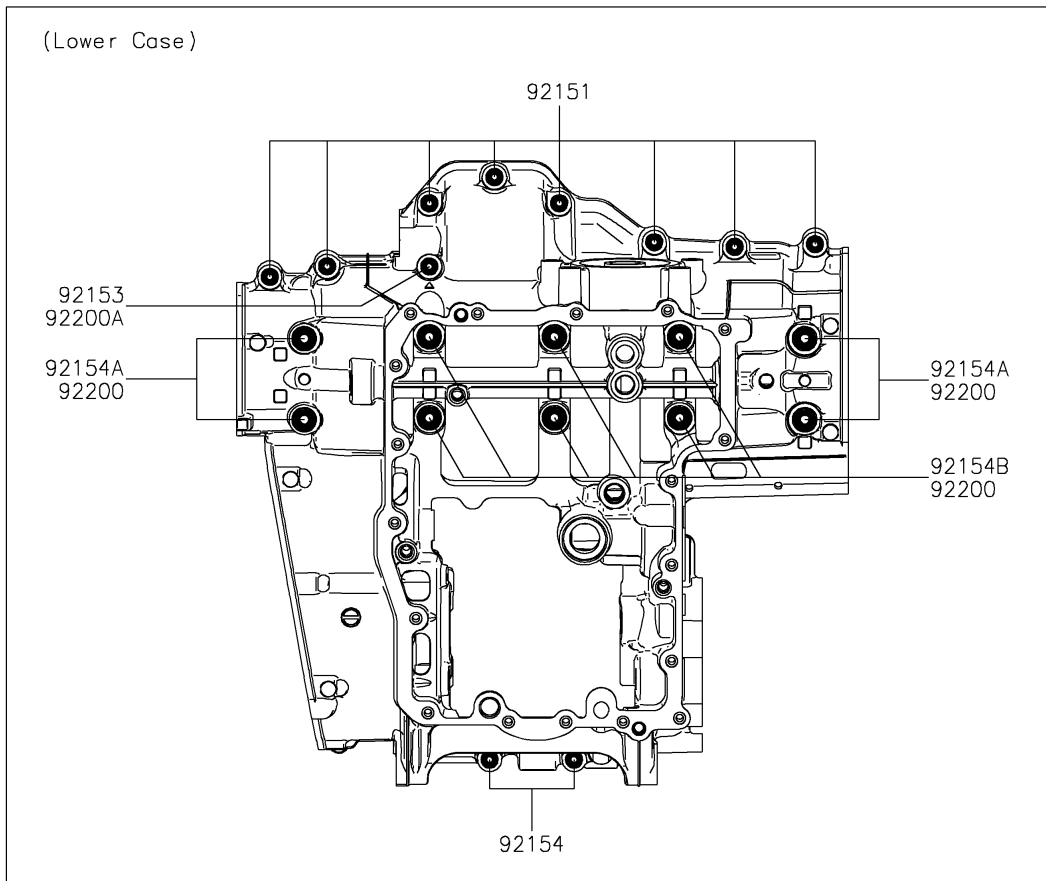

2018 Z900 PARTS DIAGRAM

Crankcase Bolt Pattern

E1412

2018 Z900 PARTS LIST

Crankcase Bolt Pattern

ITEM NAME	PART NUMBER	QUANTITY
BOLT,FLANGED,7X85 (Ref # 92150)	92150-1251	1
BOLT,8X70 (Ref # 92150A)	92150-1483	1
BOLT,6X40 (Ref # 92150B)	92150-1794	1
BOLT,FLANGED,7X45 (Ref # 92151)	92151-1539	1
BOLT,FLANGED,7X60 (Ref # 92153)	92153-1045	1
BOLT,FLANGED,6X68 (Ref # 92153A)	92153-1637	1
BOLT,FLANGED,7X50 (Ref # 92154)	92154-0372	1
BOLT,FLANGED,9X100 (Ref # 92154A)	92154-2639	1
BOLT,FLANGED,9X90 (Ref # 92154B)	92154-2640	1
WASHER,9.2X19X2.3 (Ref # 92200)	92200-0115	1
WASHER (Ref # 92200A)	92200-0556	1