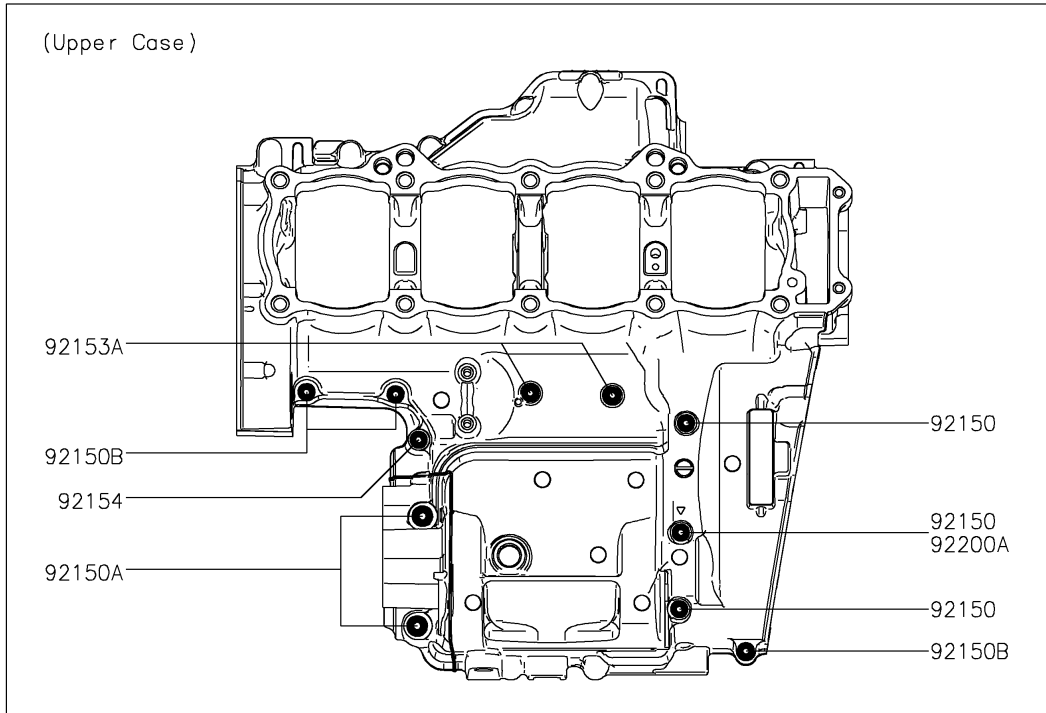

2018 Z900 PARTS DIAGRAM

Crankcase Bolt Pattern

E1412

2018 Z900 PARTS LIST

Crankcase Bolt Pattern

ITEM NAME	PART NUMBER	QUANTITY
BOLT,FLANGED,7X85 (Ref # 92150)	92150-1251	1
BOLT,8X70 (Ref # 92150A)	92150-1483	1
BOLT,6X40 (Ref # 92150B)	92150-1794	1
BOLT,FLANGED,7X45 (Ref # 92151)	92151-1539	1
BOLT,FLANGED,7X60 (Ref # 92153)	92153-1045	1
BOLT,FLANGED,6X68 (Ref # 92153A)	92153-1637	1
BOLT,FLANGED,7X50 (Ref # 92154)	92154-0372	1
BOLT,FLANGED,9X100 (Ref # 92154A)	92154-2639	1
BOLT,FLANGED,9X90 (Ref # 92154B)	92154-2640	1
WASHER,9.2X19X2.3 (Ref # 92200)	92200-0115	1
WASHER (Ref # 92200A)	92200-0556	1