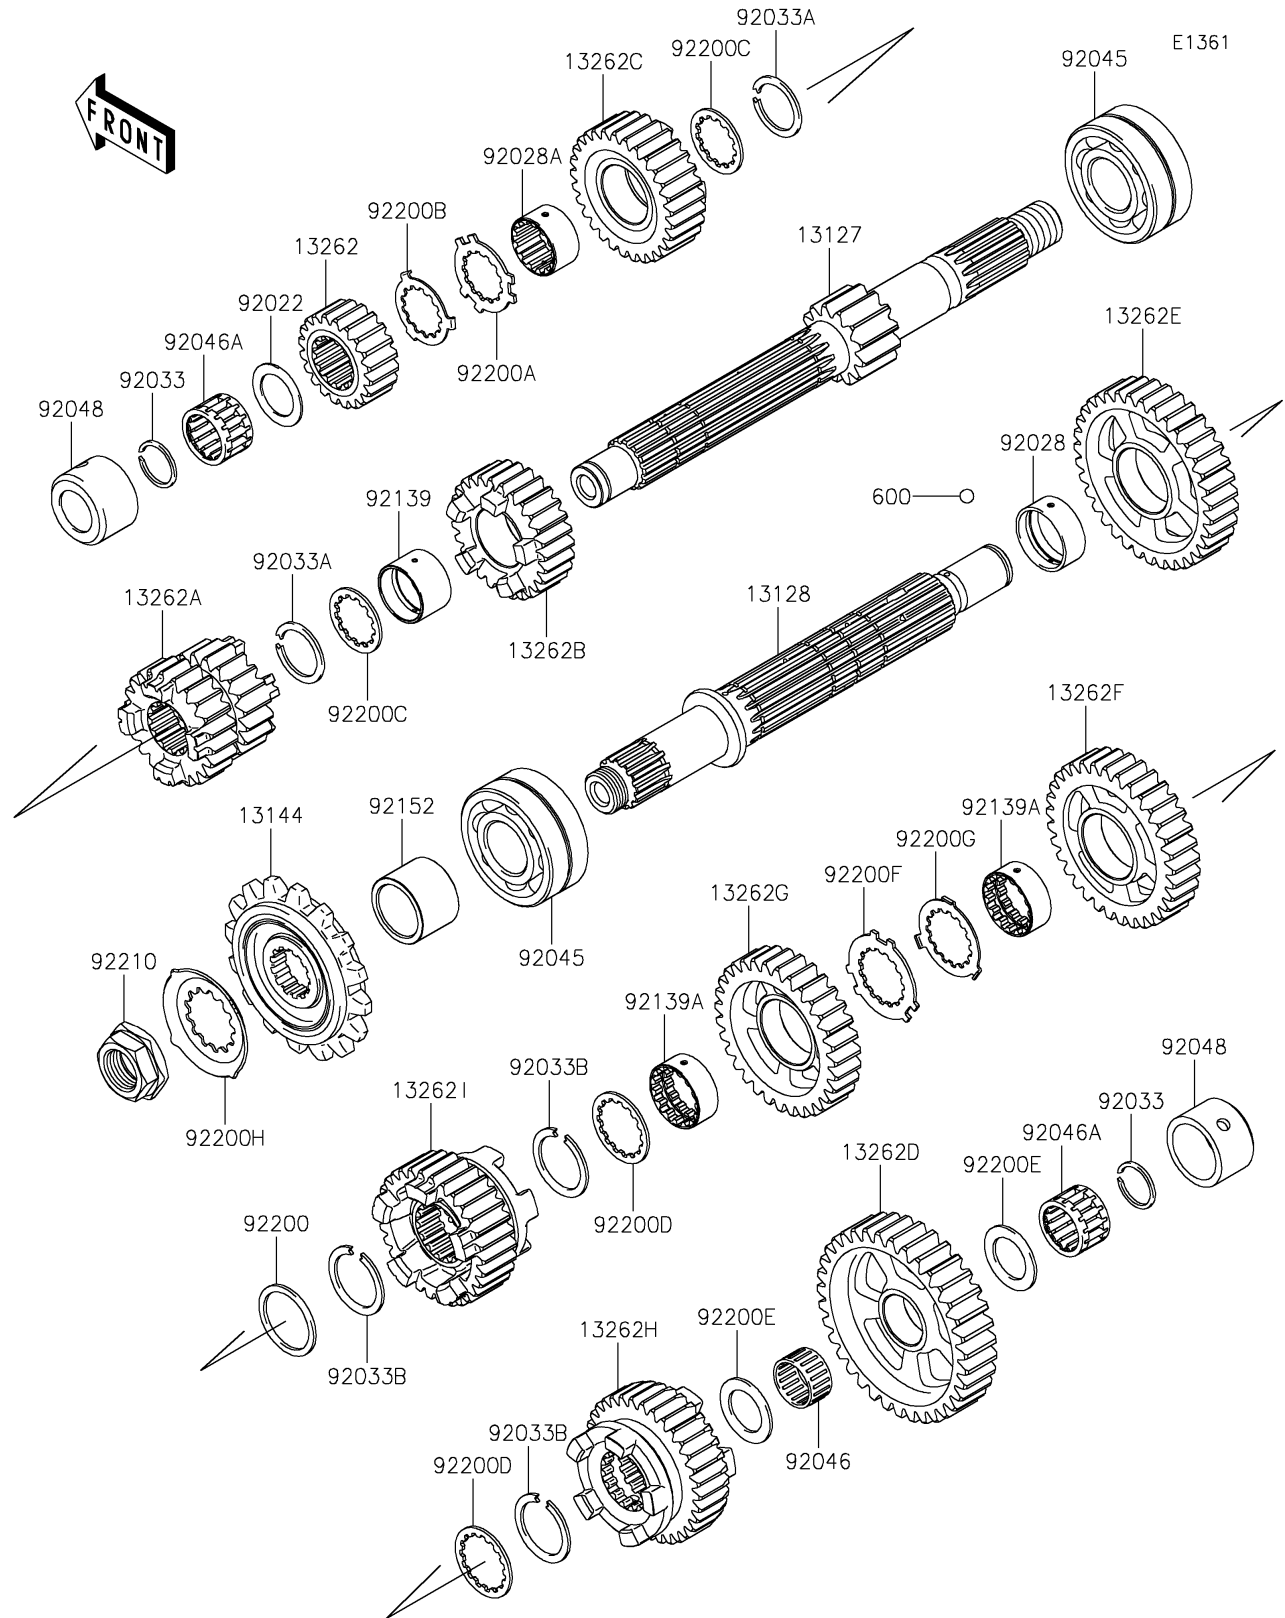

2018 Z900 PARTS DIAGRAM

Transmission

2018 Z900 PARTS LIST

Transmission

ITEM NAME	PART NUMBER	QUANTITY
SHAFT-TRANSMISSION INPUT,13T (Ref # 13127)	13127-0674	1
SHAFT-TRANSMISSION OUTPUT (Ref # 13128)	13128-0698	1
SPROCKET-OUTPUT,15T (Ref # 13144)	13144-0579	1
GEAR,INPUT 2ND,17T (Ref # 13262)	13262-1233	1
GEAR,INPUT 3RD&4TH,20T&22T (Ref # 13262A)	13262-1234	1
GEAR,INPUT 5TH,27T (Ref # 13262B)	13262-1235	1
GEAR,INPUT 6TH,29T (Ref # 13262C)	13262-1236	1
GEAR,OUTPUT LOW,35T (Ref # 13262D)	13262-1237	1
GEAR,OUTPUT 2ND,35T (Ref # 13262E)	13262-1238	1
GEAR,OUTPUT 3RD,33T (Ref # 13262F)	13262-1239	1
GEAR,OUTPUT 4TH,31T (Ref # 13262G)	13262-1240	1
GEAR,OUTPUT 5TH,33T (Ref # 13262H)	13262-1241	1
GEAR,OUTPUT 6TH,30T (Ref # 13262I)	13262-1242	1
BALL-STEEL,5/32 (Ref # 600)	600A0500	1
WASHER,20.5X30X1,STEEL (Ref # 92022)	92022-112	1
BUSHING,OUTPUT,2ND (Ref # 92028)	92028-1739	1
BUSHING,INPUT TOP GEAR (Ref # 92028A)	92028-1915	1
RING-SNAP,20MM (Ref # 92033)	92033-015	1
RING-SNAP,24MM (Ref # 92033A)	92033-026	1
RING-SNAP,T=1.5 (Ref # 92033B)	92033-1249	1
BEARING-BALL,DAC2557NSSH (Ref # 92045)	92045-0003	1
BEARING-NEEDLE,K20X24X13 (Ref # 92046)	92046-1219	1
BEARING-NEEDLE,PK20X27X17X3 (Ref # 92046A)	92046-1303	1
RACE (Ref # 92048)	92048-0016	1
BUSHING,25X28X17.8 (Ref # 92139)	92139-0280	1
BUSHING,OUTPUT,3RD&4TH (Ref # 92139A)	92139-0281	1
COLLAR,SPROCKET (Ref # 92152)	92152-2263	1
WASHER,28.1X34.0X1.6 (Ref # 92200)	92200-0228	1
WASHER,25.2X34.2X1.5 (Ref # 92200A)	92200-0520	1

2018 Z900 PARTS LIST

Transmission

ITEM NAME	PART NUMBER	QUANTITY
WASHER,25.2X32X1 (Ref # 92200B)	92200-0521	1
WASHER,25.2X31.0X1.5 (Ref # 92200C)	92200-1239	1
WASHER,28.5X34.0X1.5 (Ref # 92200D)	92200-1240	1
WASHER,20.5X31X1.5 (Ref # 92200E)	92200-1375	1
WASHER,25.8X40.5X1.5 (Ref # 92200F)	92200-1522	1
WASHER,25.2X37.0X1.0 (Ref # 92200G)	92200-1523	1
WASHER (Ref # 92200H)	92200-1720	1
NUT,20MM (Ref # 92210)	92210-0850	1