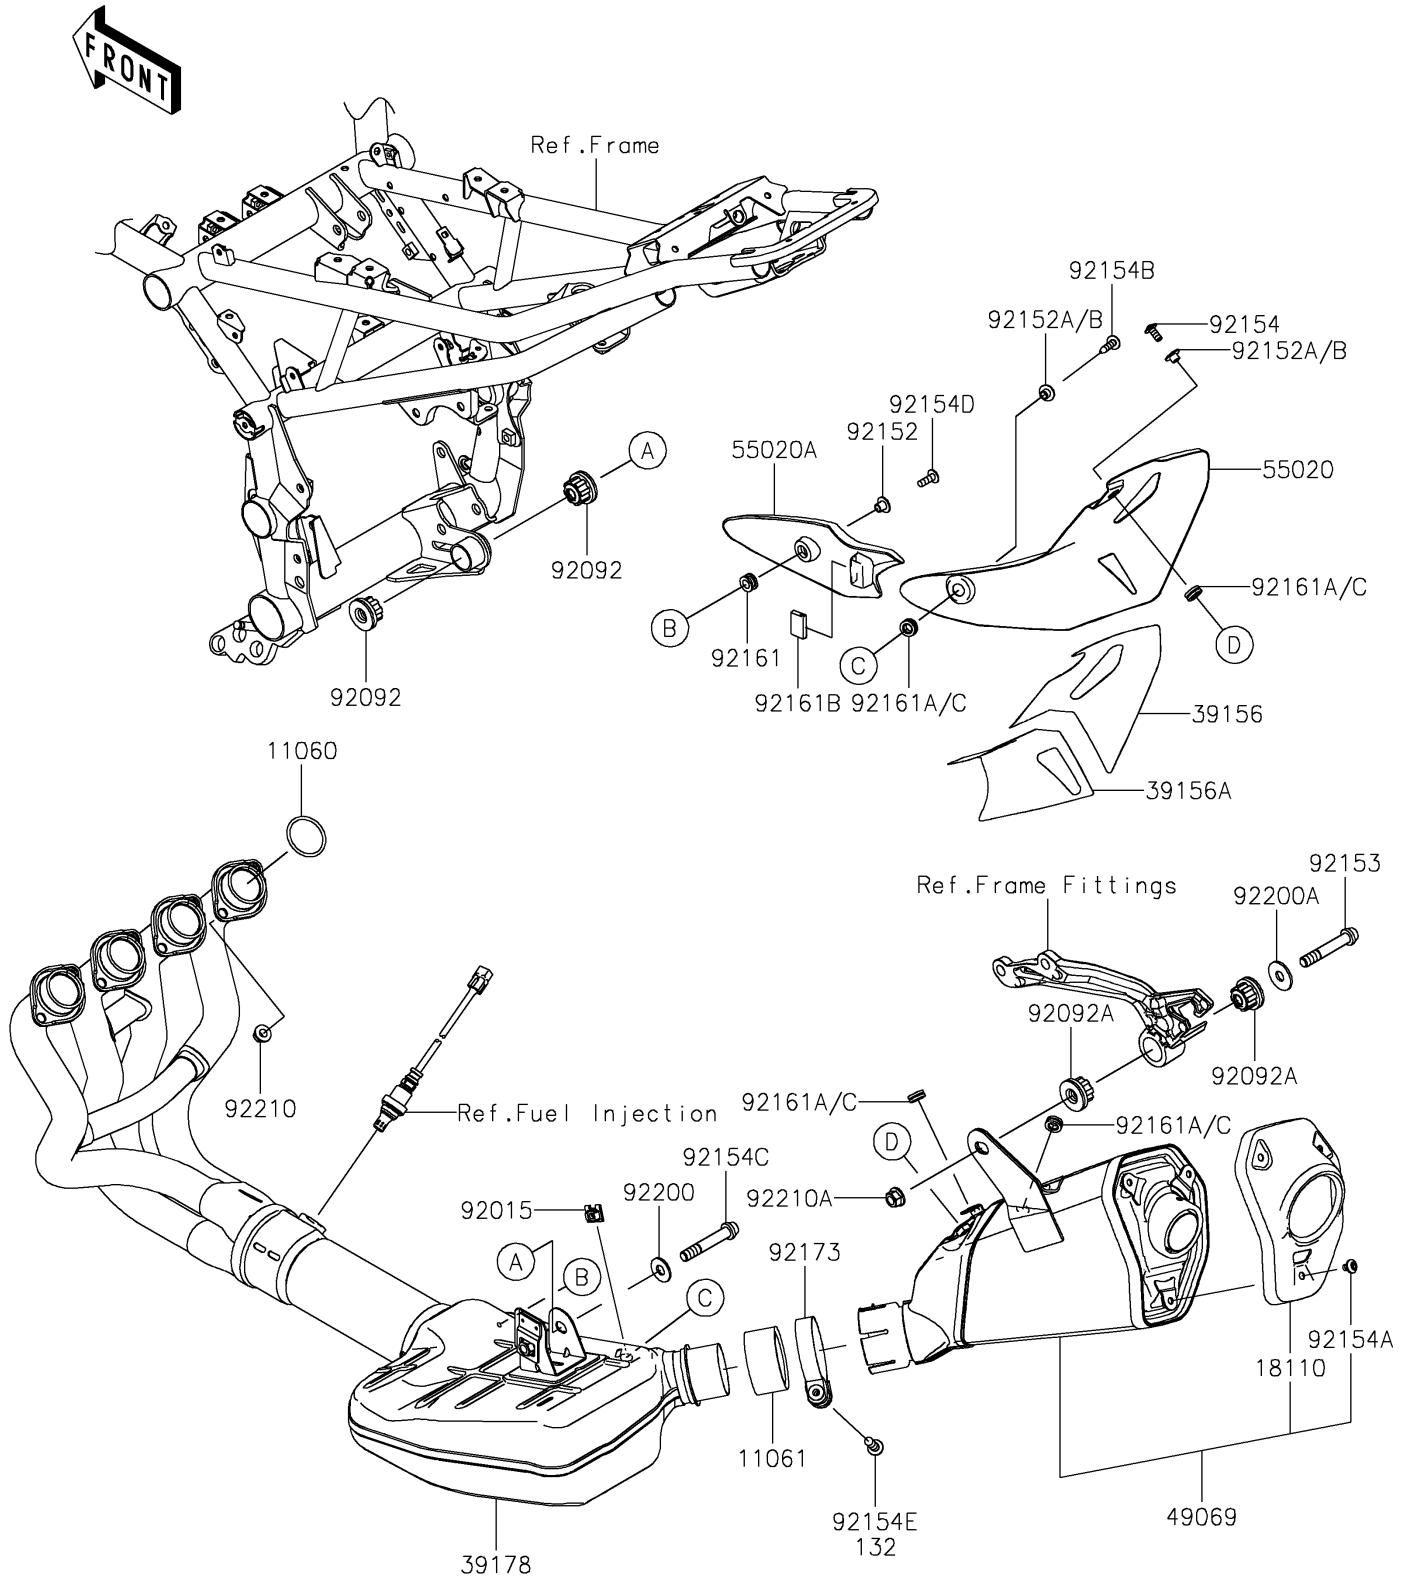

2018 Z900 PARTS DIAGRAM

Muffler(s)

E1140

2018 Z900 PARTS LIST

Muffler(s)

ITEM NAME	PART NUMBER	QUANTITY
GASKET,EXHAUST PIPE HOLDER (Ref # 11060)	11060-1103	1
GASKET,50.8X62X30 (Ref # 11061)	11061-0447	1
BODY END-MUFFLER (Ref # 18110)	18110-0196	1
PAD,MUFFLER GUARD (Ref # 39156)	39156-2130	1
PAD,MUFFLER GUARD (Ref # 39156A)	39156-2131	1
MANIFOLD-COMP-EXHAUST (Ref # 39178)	39178-0302	1
MUFFLER-ASSY (Ref # 49069)	49069-0823	1
GUARD,MUFFLER,RR (Ref # 55020)	55020-1966	1
GUARD,MUFFLER,FR (Ref # 55020A)	55020-1967	1
NUT (Ref # 92015)	92015-1487	1
BUSHING-RUBBER (Ref # 92092)	92092-1081	1
BUSHING-RUBBER,MUFFLER (Ref # 92092A)	92092-1087	1
COLLAR,6.3X8.3X9.2 (Ref # 92152)	92152-0237	1
COLLAR,6.3X8.3X7.2 (Ref # 92152B)	92152-1602	1
BOLT,SOCKET,10X60 (Ref # 92153)	92153-1837	1
BOLT,SOCKET,6X14 (Ref # 92154)	92154-0856	1
BOLT,HEX HEAD,6X8 (Ref # 92154A)	92154-0987	1
BOLT,SOCKET,6X27 (Ref # 92154B)	92154-1192	1
BOLT,SOCKET (Ref # 92154C)	92154-1281	1
BOLT,SOCKET,6X18 (Ref # 92154D)	92154-2340	1
BOLT-FLANGED-SMALL,8X40 (Ref # 92154E)	92154-2738	1
DAMPER (Ref # 92161)	92161-0204	1
DAMPER (Ref # 92161B)	92161-1228	1
DAMPER (Ref # 92161C)	92161-1475	1
CLAMP,64.5MM (Ref # 92173)	92173-0284	1
WASHER,10.5X25X2.0 (Ref # 92200)	92200-1377	1
WASHER,10.5X30X2.3 (Ref # 92200A)	92200-1849	1
NUT,8MM (Ref # 92210)	92210-0076	1
NUT,LOCK,FLANGED,10MM (Ref # 92210A)	92210-1139	1