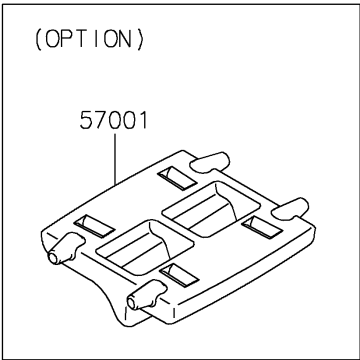

2017 NINJA® 1000 ABS PARTS DIAGRAM

Accessory(Decals)

F2910F

2017 NINJA® 1000 ABS PARTS LIST

Accessory(Decals)

ITEM NAME	PART NUMBER	QUANTITY
RIM STRIPE APPLICATOR (Ref # 57001)	57001-1752	1
WHEEL RIM TAPE, GREEN (Ref # 99994)	99994-0932	1
WHEEL RIM TAPE, SILVER (Ref # 99994A)	99994-0933	1