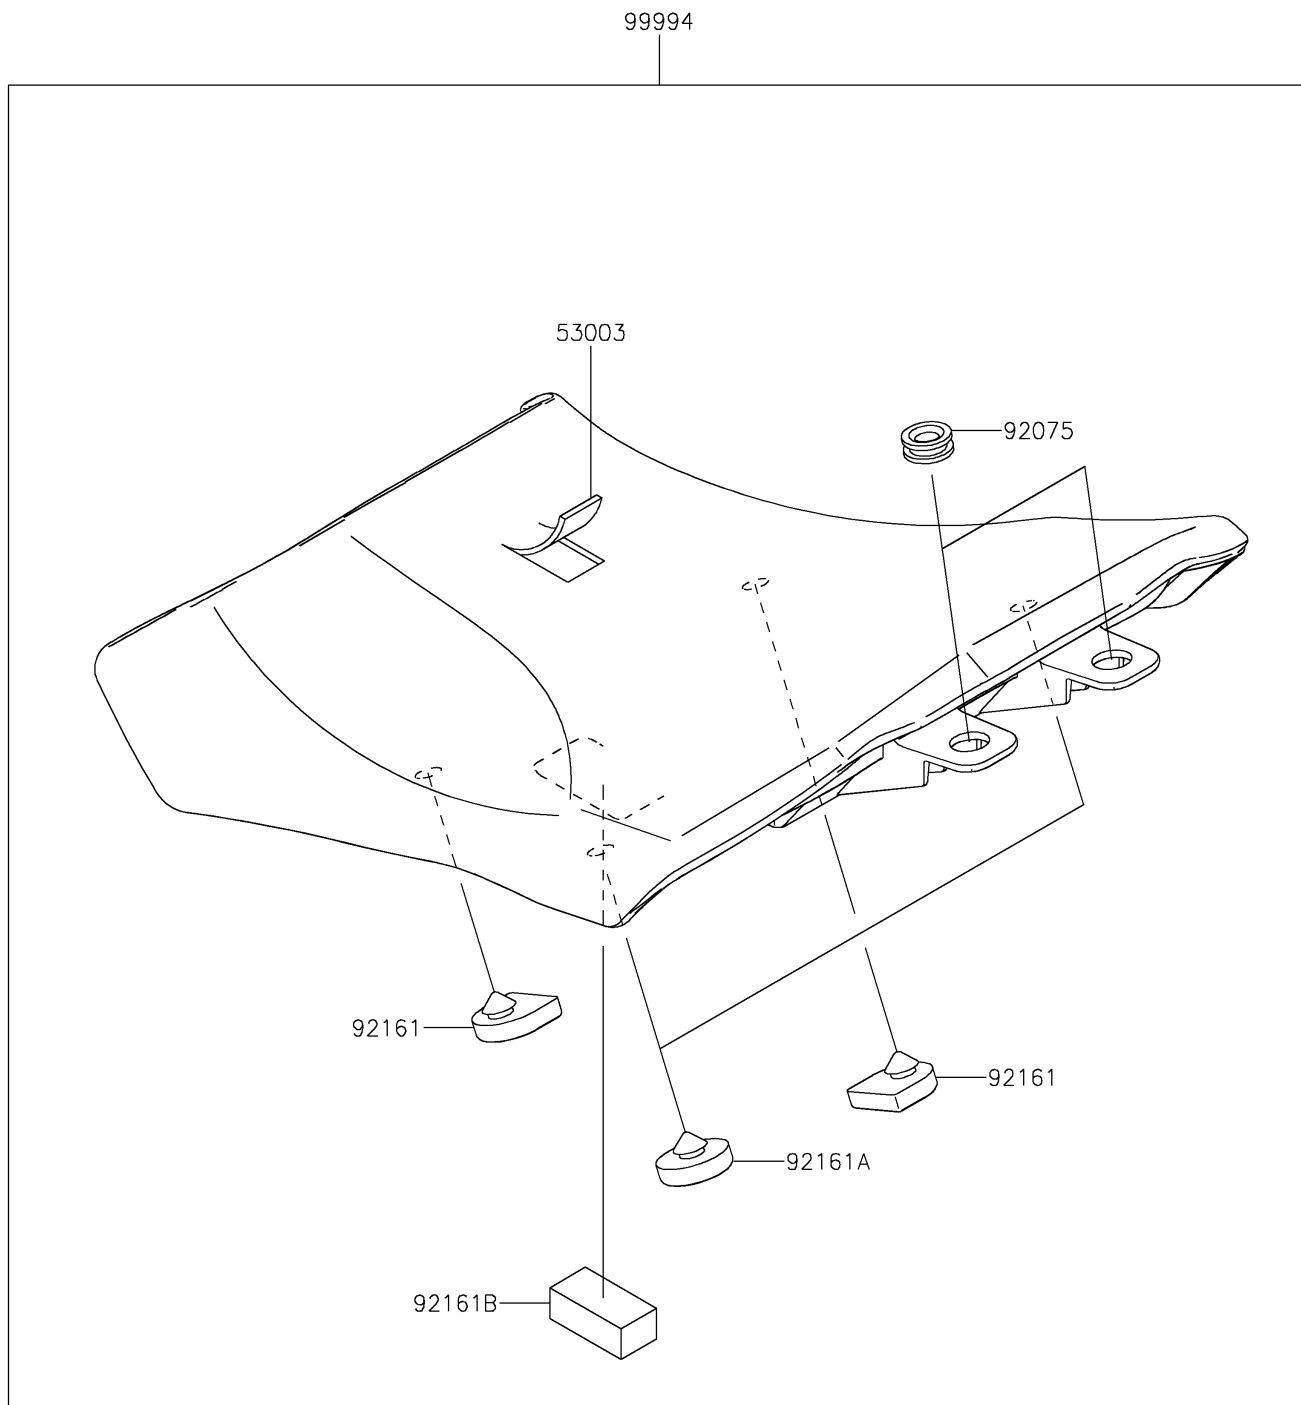

2017 NINJA® 1000 ABS PARTS DIAGRAM

Accessory(Low Seat)

F2910D

2017 NINJA® 1000 ABS PARTS LIST

Accessory(Low Seat)

ITEM NAME	PART NUMBER	QUANTITY
LEATHER,BLACK (Ref # 53003)	53003-0441-MA	1
DAMPER (Ref # 92075)	92075-1634	1
DAMPER,FR SEAT,FR (Ref # 92161)	92161-0954	1
DAMPER,FR SEAT,RR (Ref # 92161A)	92161-0955	1
DAMPER,20X40X15 (Ref # 92161B)	92161-1608	1
KIT-ACCESSORY,LOW SEAT (Ref # 99994)	99994-0892	1