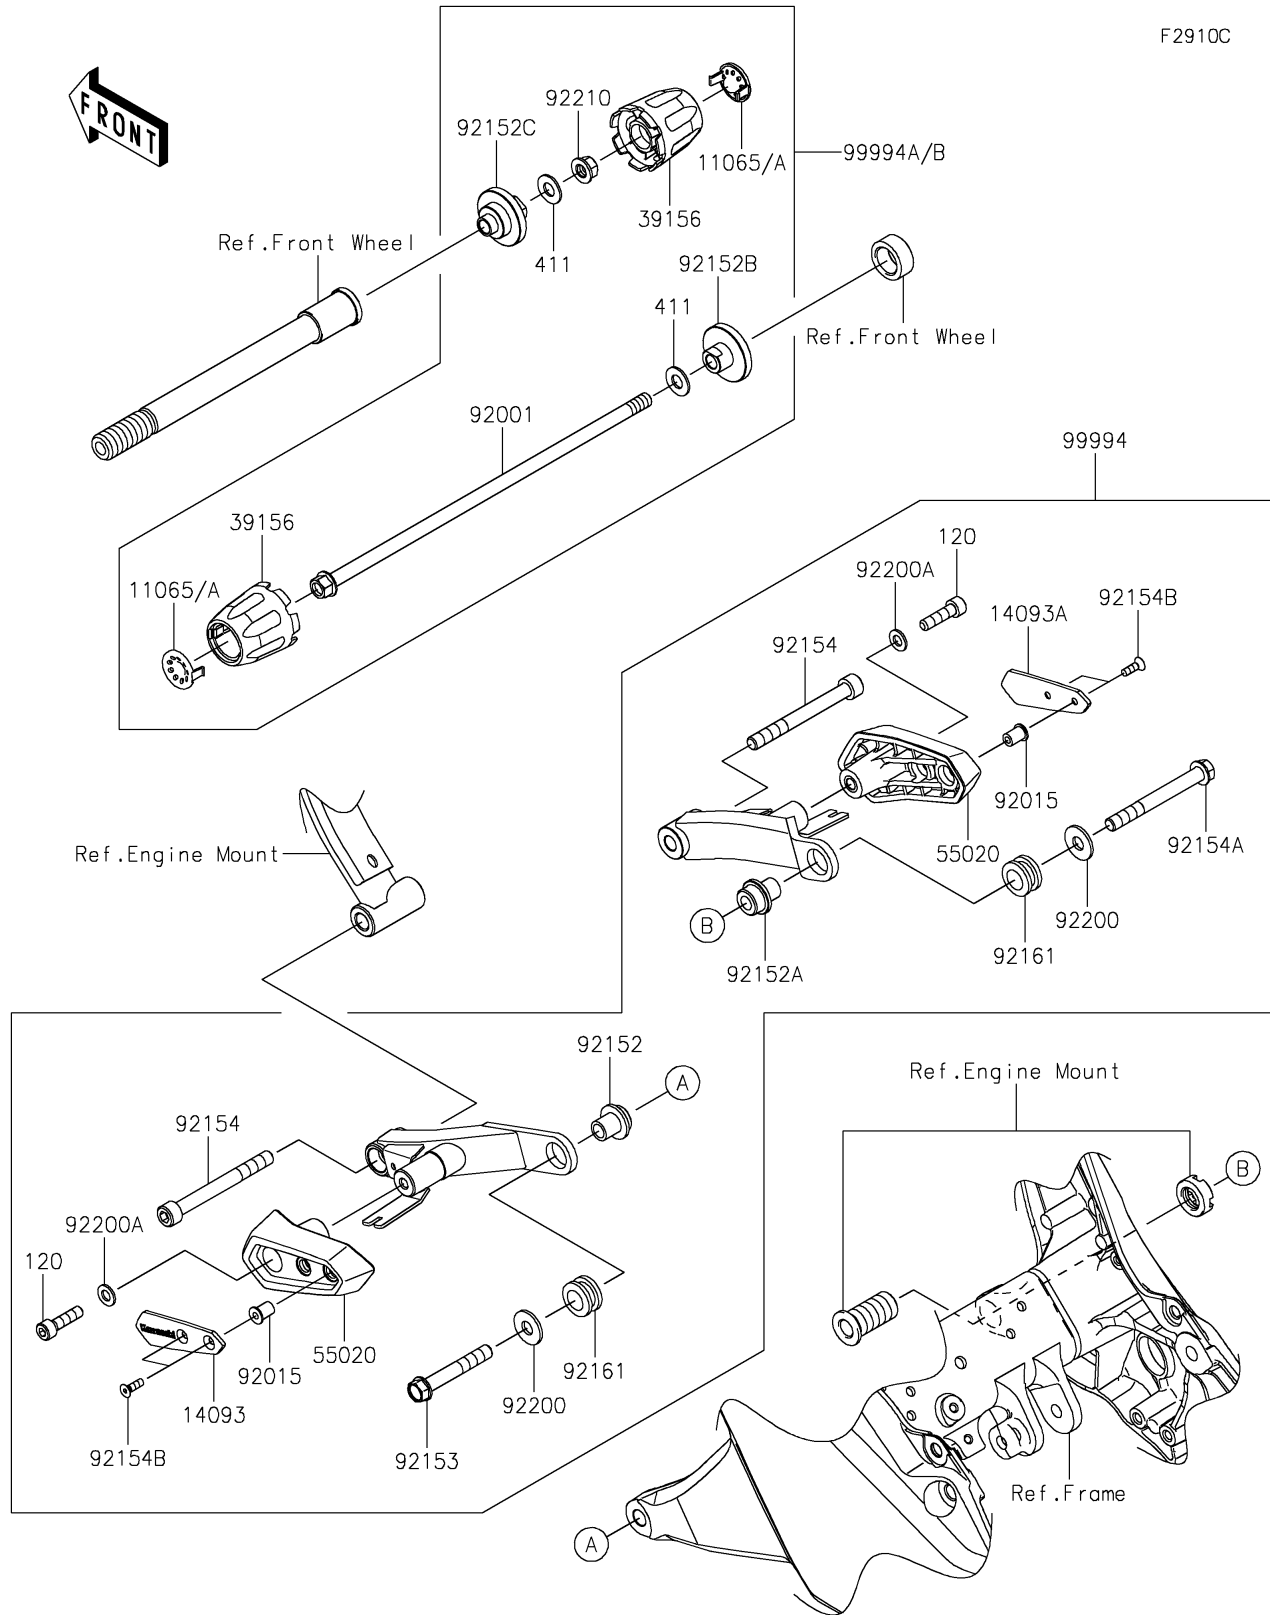

## 2017 NINJA® 1000 ABS PARTS DIAGRAM

Accessory(Slider)

## 2017 NINJA® 1000 ABS PARTS LIST

Accessory(Slider)

ITEM NAME	PART NUMBER	QUANTITY
CAP,B.SILVER (Ref # 11065)	11065-0960-54N	1
BOLT-SOCKET,8X30 (Ref # 120)	120CA0830	1
COVER,SLIDER,LH (Ref # 14093)	14093-0350	1
COVER,SLIDER,RH (Ref # 14093A)	14093-0351	1
PAD,AXLE SLIDER (Ref # 39156)	39156-2212	1
WASHER-PLAIN,10MM (Ref # 411)	411AA1000	1
GUARD (Ref # 55020)	55020-1997	1
BOLT,FLANGED,10X320,BLACK (Ref # 92001)	92001-1624	1
NUT,WELL,5MM (Ref # 92015)	92015-1757	1
COLLAR,RR,LH (Ref # 92152)	92152-1519	1
COLLAR,RR,RH (Ref # 92152A)	92152-1520	1
COLLAR,LH,L=25.5 (Ref # 92152B)	92152-2305	1
COLLAR,RH,L=34.1 (Ref # 92152C)	92152-2307	1
BOLT,FLANGED,10X65 (Ref # 92153)	92153-1931	1
BOLT,SOCKET,10X95 (Ref # 92154)	92154-0447	1
BOLT,FLANGED,10X90 (Ref # 92154A)	92154-0448	1
BOLT,SOCKET,5X16 (Ref # 92154B)	92154-1014	1
DAMPER,15.5X26X14.5 (Ref # 92161)	92161-1361	1
WASHER,10.5X26X2.3 (Ref # 92200)	92200-0088	1
WASHER,8.4X16X1.6 (Ref # 92200A)	92200-0807	1
NUT,LOCK,FLANGED,10MM (Ref # 92210)	92210-1139	1
SLIDER KIT (Ref # 99994)	99994-0864	1
KIT,FRONT AXLE SLIDER (Ref # 99994A)	99994-0865	1