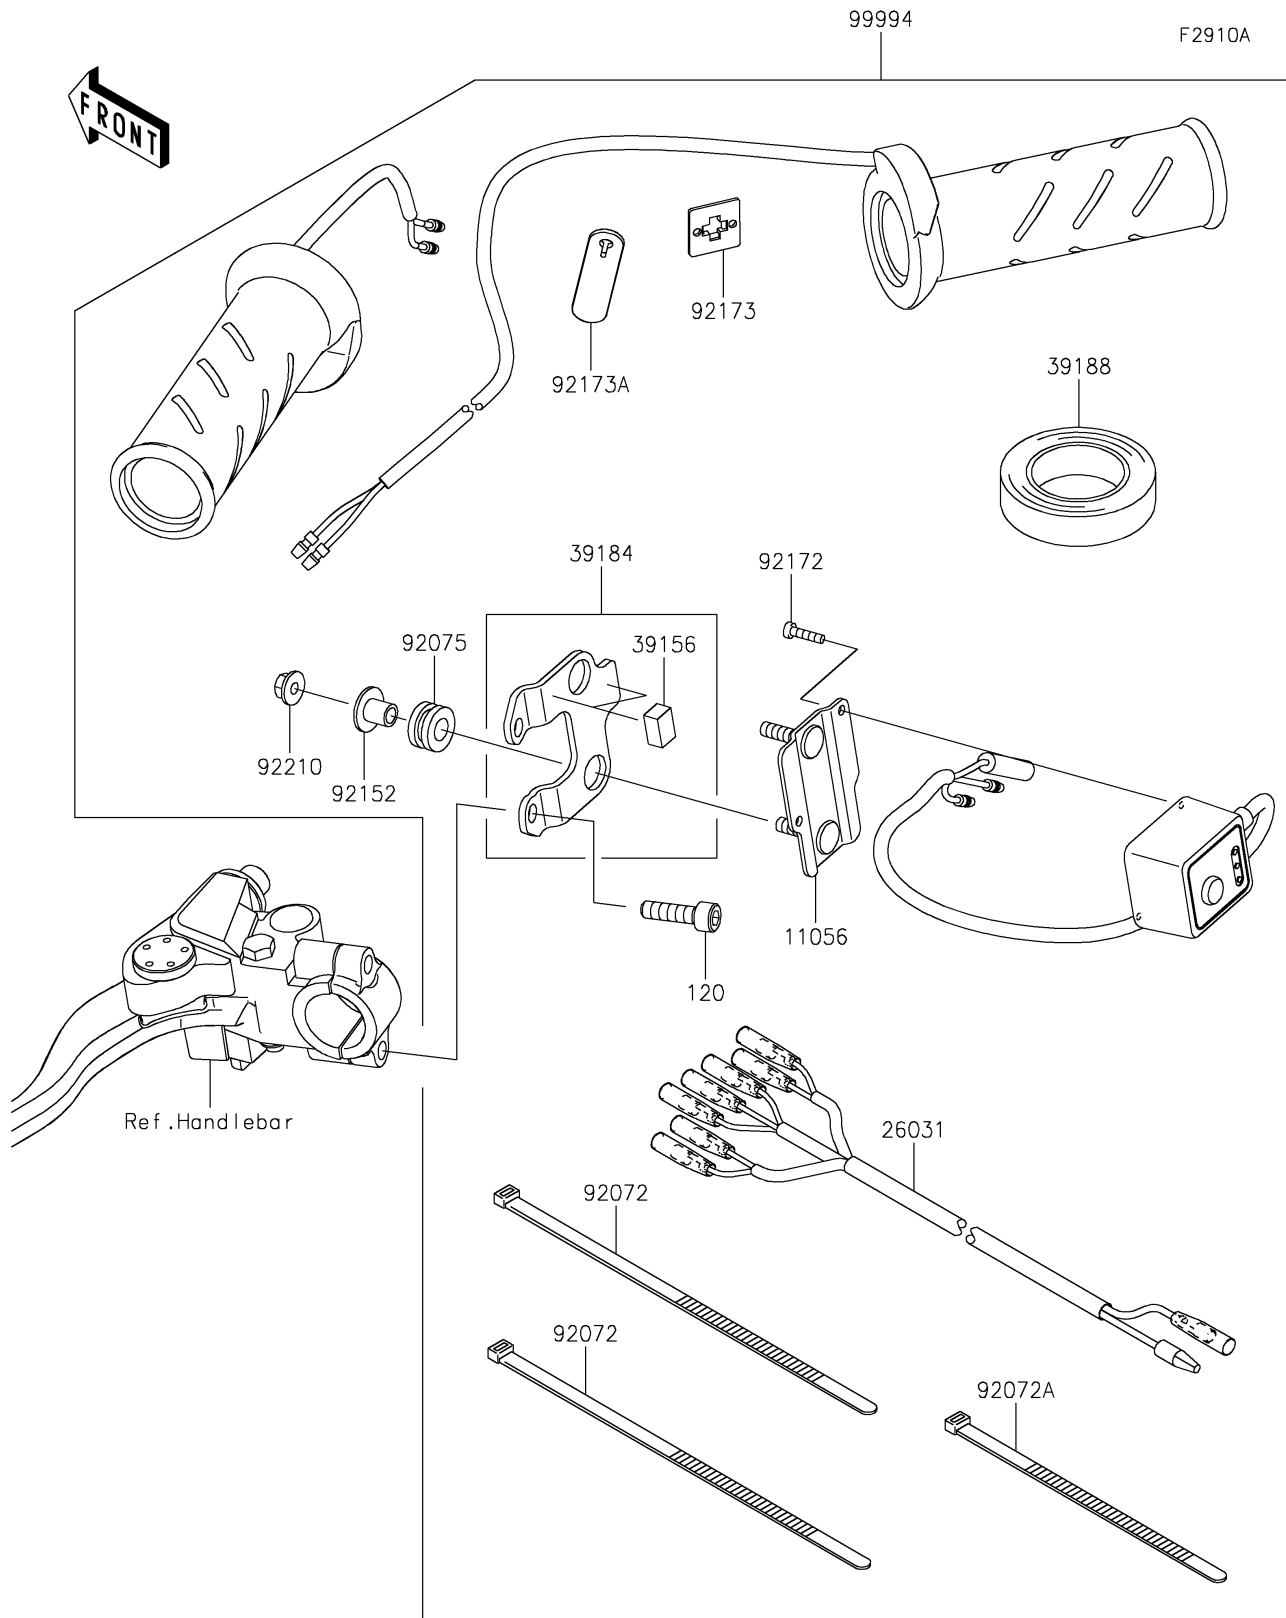

2017 NINJA® 1000 ABS PARTS DIAGRAM

Accessory(Grip Heater)

2017 NINJA® 1000 ABS PARTS LIST

Accessory(Grip Heater)

ITEM NAME	PART NUMBER	QUANTITY
BRACKET (Ref # 11056)	11056-2701	1
BOLT-SOCKET,6X22 (Ref # 120)	120CA0622	1
HARNESS (Ref # 26031)	26031-1203	1
PAD (Ref # 39156)	39156-1740	1
BRACKET-ASSY (Ref # 39184)	39184-0715	1
TAPE,HARNESS (Ref # 39188)	39188-0006	1
BAND,L=202 (Ref # 92072)	92072-1195	1
BAND,L=100 (Ref # 92072A)	92072-3875	1
DAMPER (Ref # 92075)	92075-1912	1
COLLAR (Ref # 92152)	92152-0134	1
SCREW,TAPPING,3X12 (Ref # 92172)	92172-0489	1
CLAMP (Ref # 92173)	92173-0812	1
CLAMP,RUBBER PLATE (Ref # 92173A)	92173-1229	1
NUT,FLANGED,5MM (Ref # 92210)	92210-0007	1
GRIP-HEATER KIT (Ref # 99994)	99994-0863	1