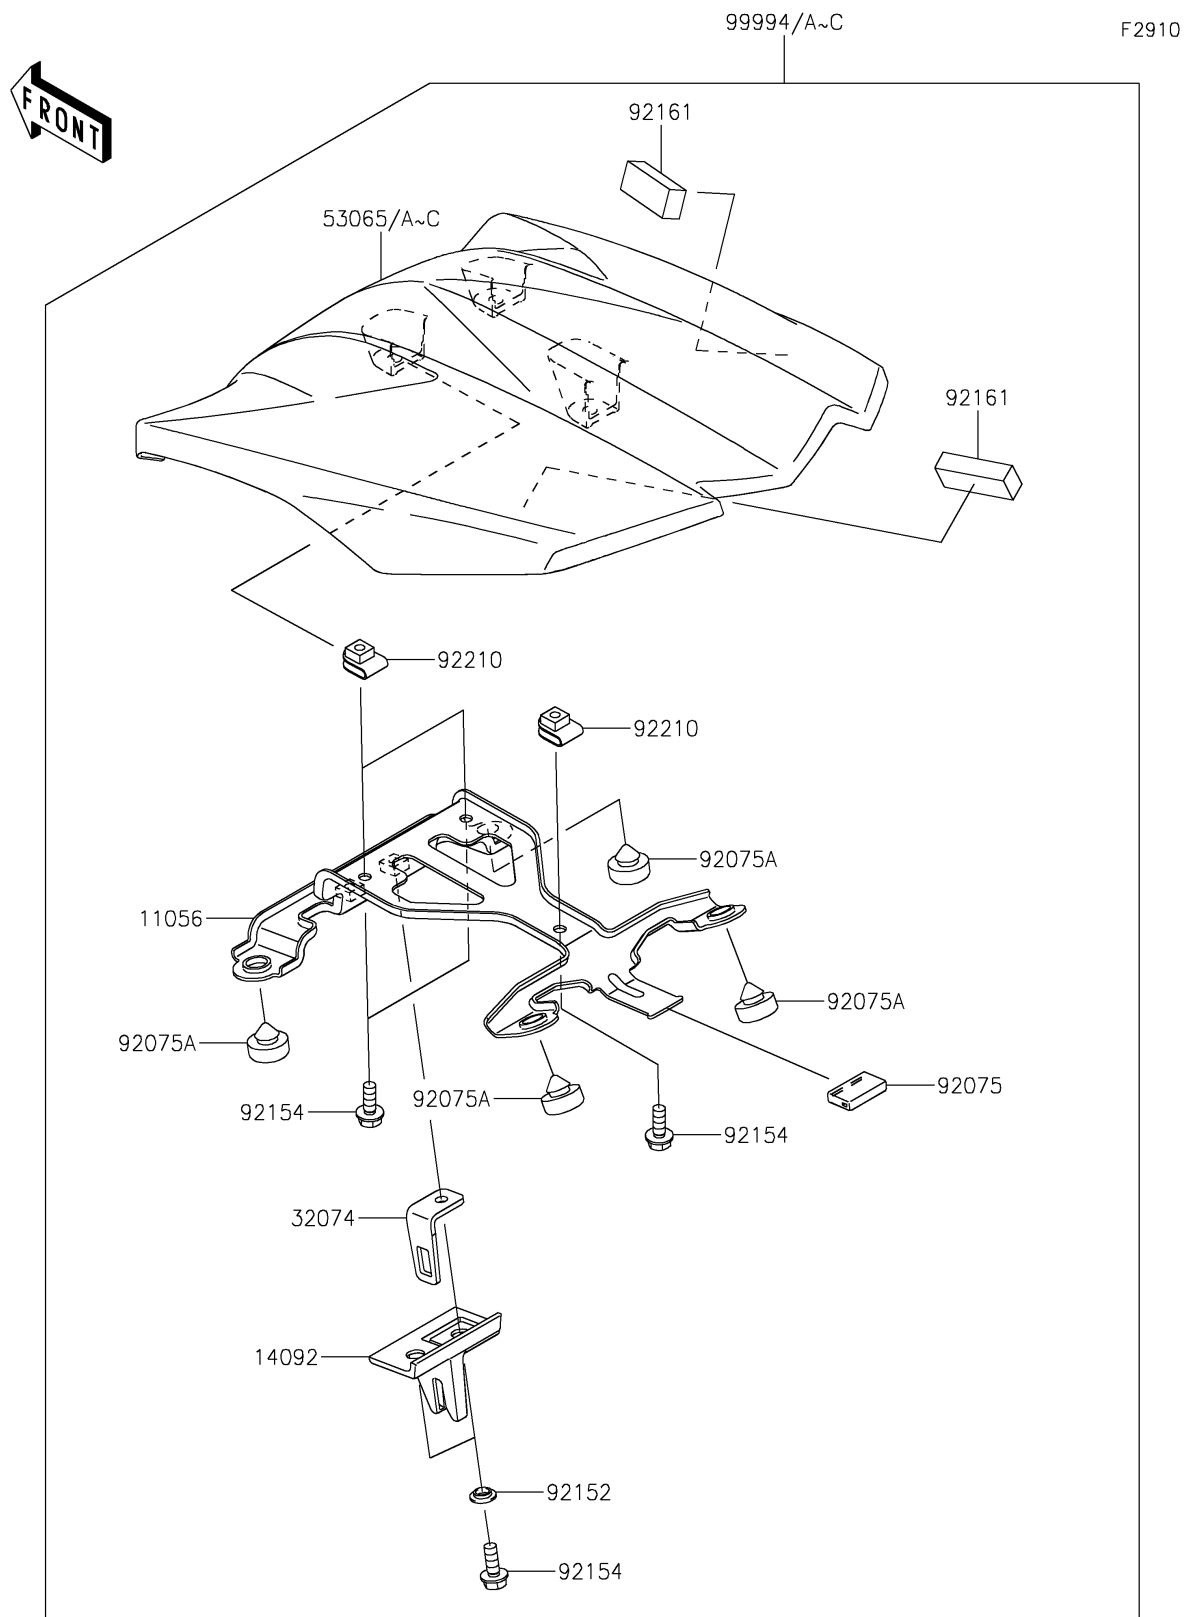

## 2017 NINJA® 1000 ABS PARTS DIAGRAM

Accessory(Single Seat Cover)

## 2017 NINJA® 1000 ABS PARTS LIST

Accessory(Single Seat Cover)

ITEM NAME	PART NUMBER	QUANTITY
BRACKET (Ref # 11056)	11056-2436	1
COVER (Ref # 14092)	14092-0248	1
BRACKET-LOCK (Ref # 32074)	32074-0017	1
COVER SEAT,C.L.GREEN (Ref # 53065)	53065-0041-51P	1
COVER SEAT,M.S.BLACK (Ref # 53065C)	53065-0041-660	1
DAMPER (Ref # 92075)	92075-1446	1
DAMPER,10X20X8 (Ref # 92075A)	92075-1927	1
COLLAR (Ref # 92152)	92152-0250	1
BOLT,FLANGED,6X16 (Ref # 92154)	92154-0899	1
DAMPER,10X40X15 (Ref # 92161)	92161-1922	1
NUT,6MM (Ref # 92210)	92210-0277	1
KIT,SINGLE SEAT COVER,C.L.GRN (Ref # 99994)	99994-0897-51P	1
KIT,SINGLE SEAT COVER,M.S.BLK (Ref # 99994C)	99994-0897-660	1