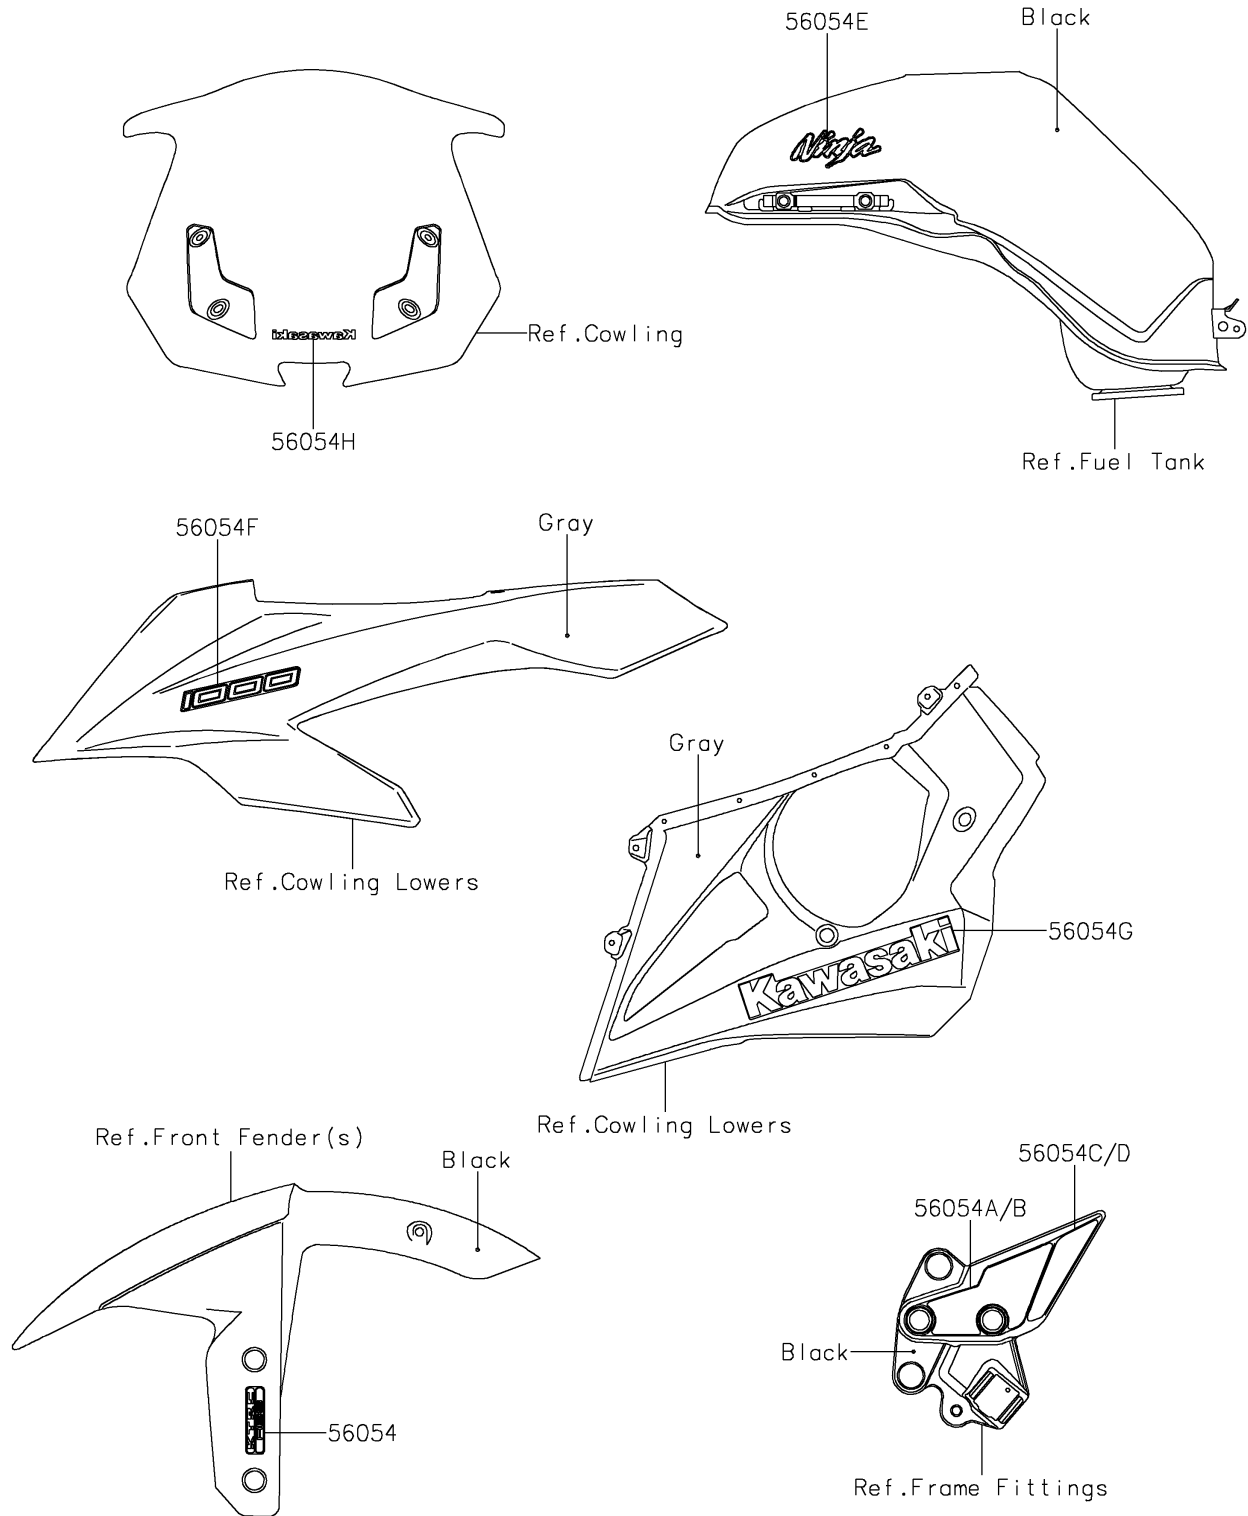

2017 NINJA® 1000 ABS PARTS DIAGRAM

Decals(Black)(WHF)

F2861A

2017 NINJA® 1000 ABS PARTS LIST

Decals(Black)(WHF)

ITEM NAME	PART NUMBER	QUANTITY
MARK,FR FENDER,KTRC ABS (Ref # 56054)	56054-0953	1
MARK,STAY,STEP,LH (Ref # 56054A)	56054-1247	1
MARK,STAY,STEP,RH (Ref # 56054B)	56054-1248	1
MARK,STAY,STEP,LWR,LH (Ref # 56054C)	56054-1278	1
MARK,STAY,STEP,LWR,RH (Ref # 56054D)	56054-1279	1
MARK,FUEL TANK,NINJA (Ref # 56054E)	56054-1580	1
MARK,SIDE COWL.,1000 (Ref # 56054F)	56054-1581	1
MARK,LWR COWL.,KAWASAKI (Ref # 56054G)	56054-1917	1
MARK,WINDSHIELD,KAWASAKI (Ref # 56054H)	56054-2185	1