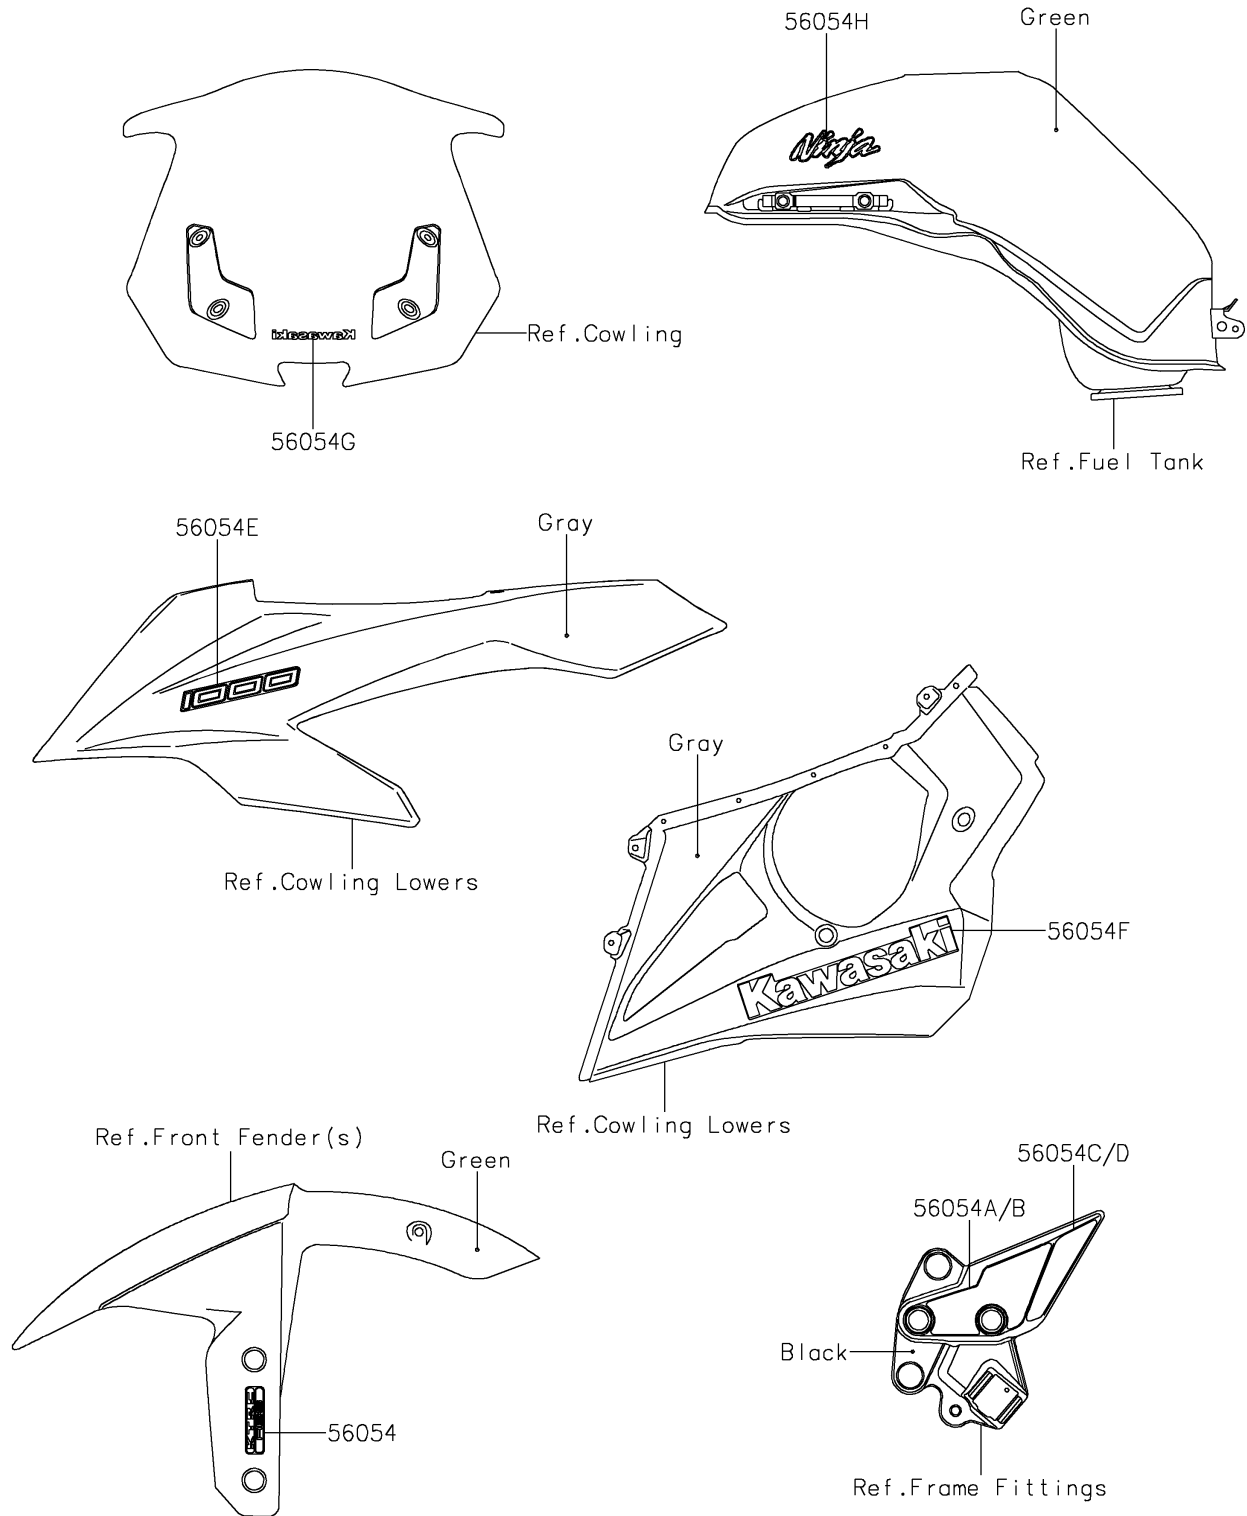

2017 NINJA® 1000 ABS PARTS DIAGRAM

Decals(Green)(WHF)

F2861

2017 NINJA® 1000 ABS PARTS LIST

Decals(Green)(WHF)

ITEM NAME	PART NUMBER	QUANTITY
MARK,FR FENDER,KTRC ABS (Ref # 56054)	56054-1115	1
MARK,STAY,STEP,LH (Ref # 56054A)	56054-1247	1
MARK,STAY,STEP,RH (Ref # 56054B)	56054-1248	1
MARK,STAY,STEP,LWR,LH (Ref # 56054C)	56054-1278	1
MARK,STAY,STEP,LWR,RH (Ref # 56054D)	56054-1279	1
MARK,SIDE COWL.,1000 (Ref # 56054E)	56054-1581	1
MARK,LWR COWL.,KAWASAKI (Ref # 56054F)	56054-1917	1
MARK,WINDSHIELD,KAWASAKI (Ref # 56054G)	56054-2185	1
MARK,FUEL TANK,NINJA (Ref # 56054H)	56054-2186	1