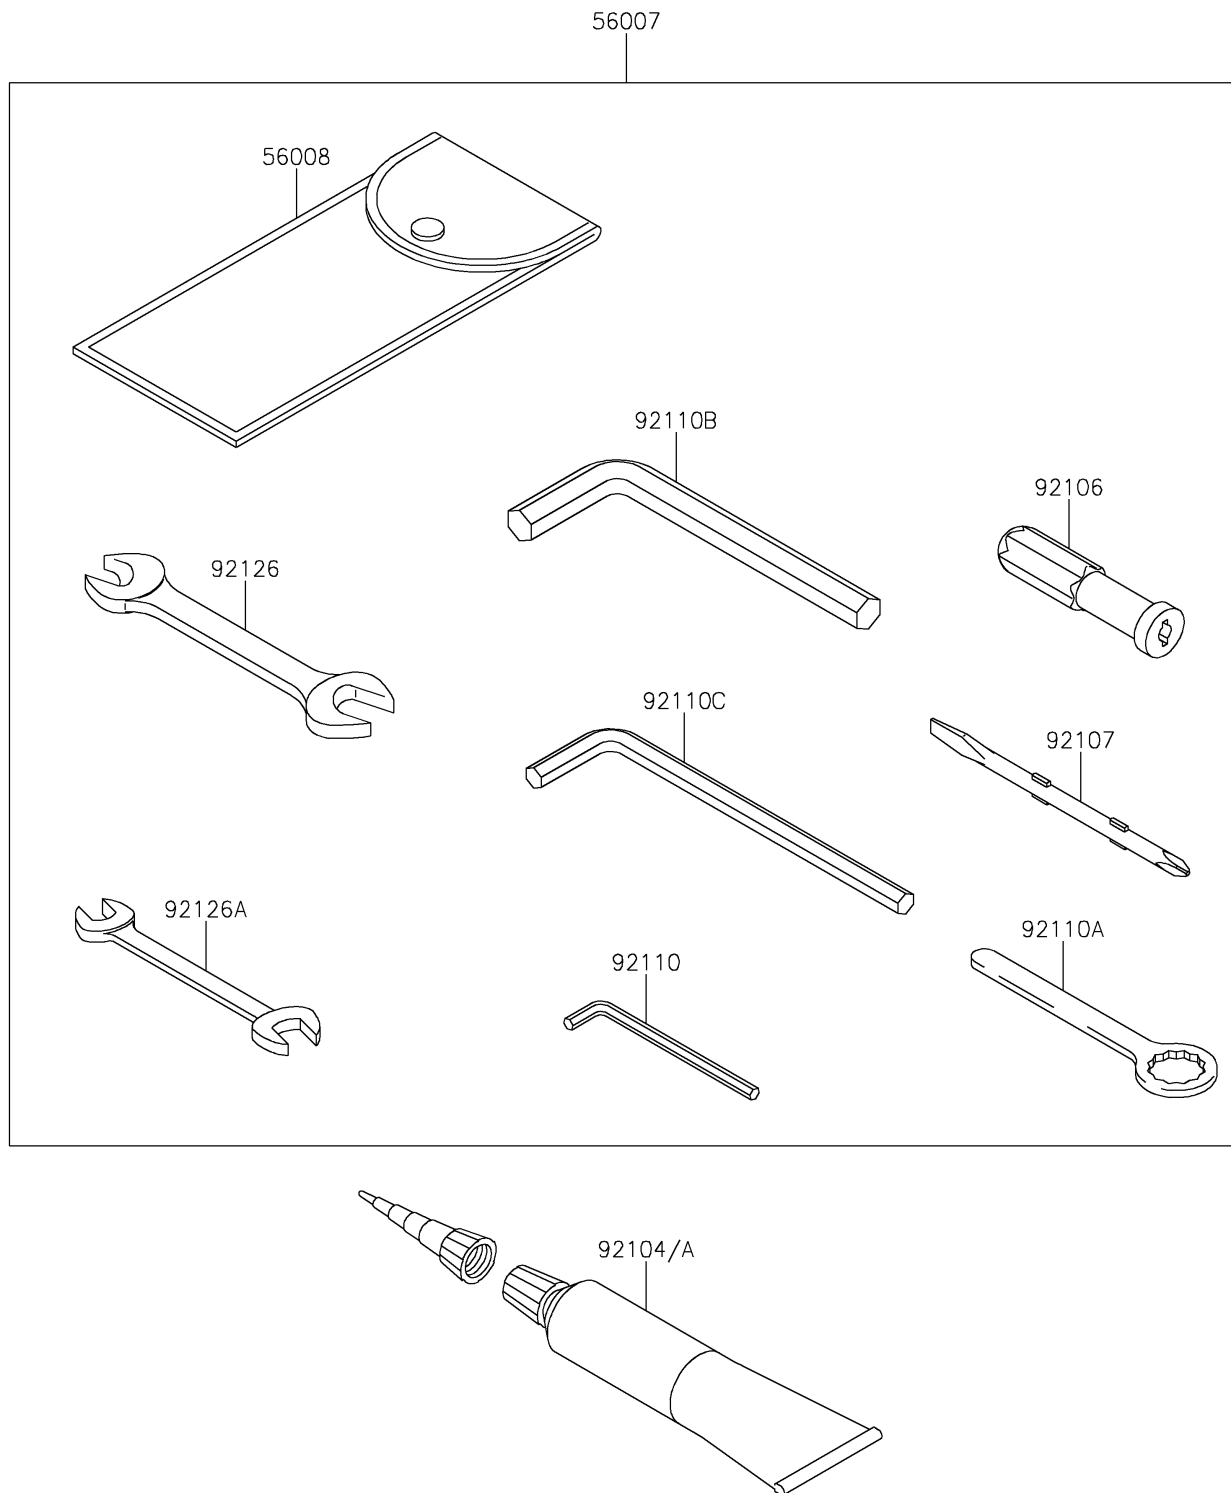

## 2017 NINJA® 1000 ABS PARTS DIAGRAM

Owner's Tools

F2810

## 2017 NINJA® 1000 ABS PARTS LIST

Owner's Tools

ITEM NAME	PART NUMBER	QUANTITY
TOOL-KIT (Ref # 56007)	56007-0154	1
BAG (Ref # 56008)	56008-0045	1
GASKET-LIQUID,TB1216B,BLACK (Ref # 92104)	92104-1064	1
GASKET-LIQUID,TB1207B,BLACK (Ref # 92104A)	92104-2068	1
GRIP-SCREW DRIVER (Ref # 92106)	92106-1001	1
TOOL-DRIVER,#2PHILLIPS&SLOT (Ref # 92107)	92107-1051	1
TOOL-WRENCH,ALLEN,5MM (Ref # 92110)	92110-0001	1
TOOL-WRENCH,BOX END,19MM (Ref # 92110A)	92110-0060	1
TOOL-WRENCH,ALLEN,12MM (Ref # 92110B)	92110-1104	1
TOOL-WRENCH,ALLEN,8MM (Ref # 92110C)	92110-1108	1
TOOL-WRENCH,OPEN END,14X17 (Ref # 92126)	92126-003	1
TOOL-WRENCH,OPEN END,8X10 (Ref # 92126A)	92126-004	1