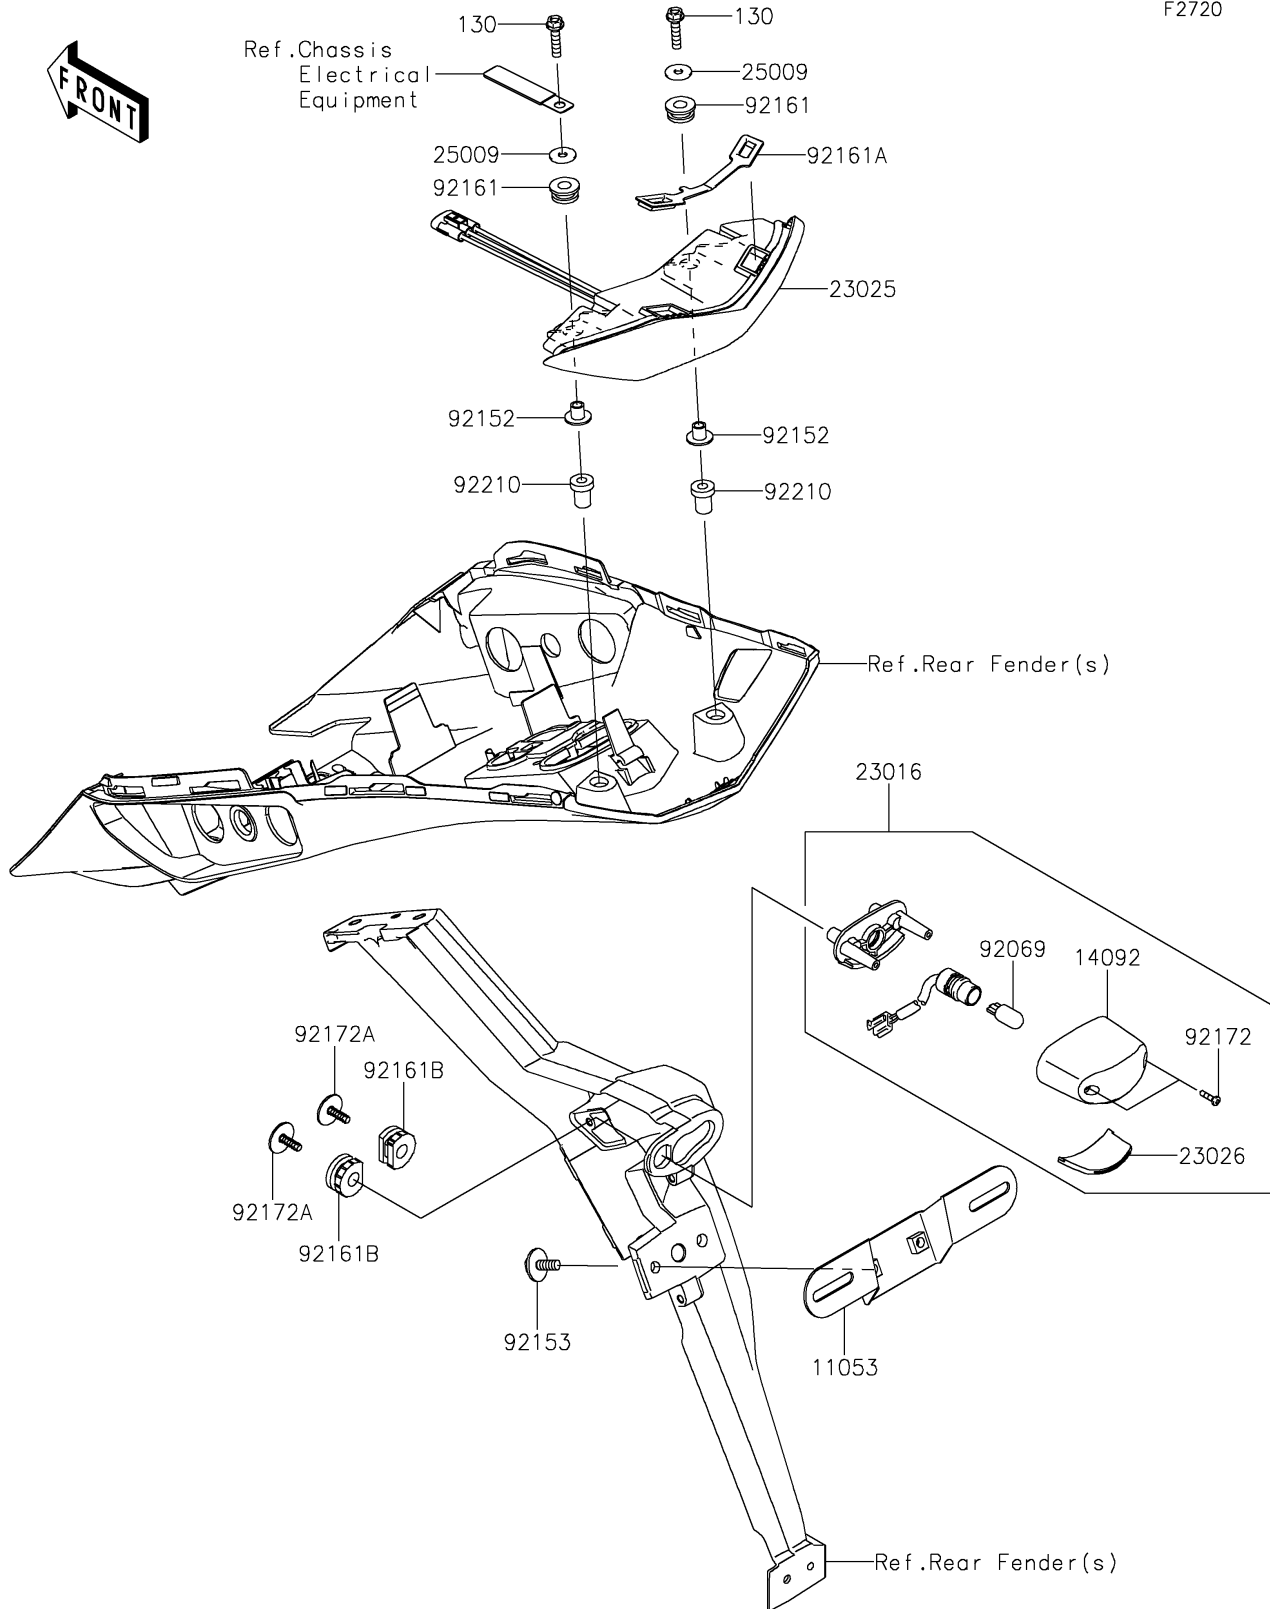

2017 NINJA® 1000 ABS PARTS DIAGRAM

Taillight(s)

F2720

2017 NINJA® 1000 ABS PARTS LIST

Taillight(s)

ITEM NAME	PART NUMBER	QUANTITY
BRACKET,LICENSE (Ref # 11053)	11053-0400	1
BOLT-FLANGED,5X25 (Ref # 130)	130BA0525	1
COVER,LICENSE LAMP (Ref # 14092)	14092-0001	1
LAMP-ASSY,LICENSE (Ref # 23016)	23016-0606	1
LAMP-TAIL (Ref # 23025)	23025-0348	1
LENS,LICENCE LAMP (Ref # 23026)	23026-0028	1
WASHER,5.2X16X1.2 (Ref # 25009)	25009-004	1
BULB,12V 5W (Ref # 92069)	92069-1016	1
COLLAR (Ref # 92152)	92152-0092	1
BOLT,6X16 (Ref # 92153)	92153-1423	1
DAMPER (Ref # 92161)	92161-0317	1
DAMPER,TAIL LAMP (Ref # 92161A)	92161-0808	1
DAMPER,9X23X12 (Ref # 92161B)	92161-1885	1
SCREW,TAPPING,2.9X13 (Ref # 92172)	92172-0343	1
SCREW,TAPTITE,5X16 (Ref # 92172A)	92172-0481	1
NUT,5MM (Ref # 92210)	92210-0001	1