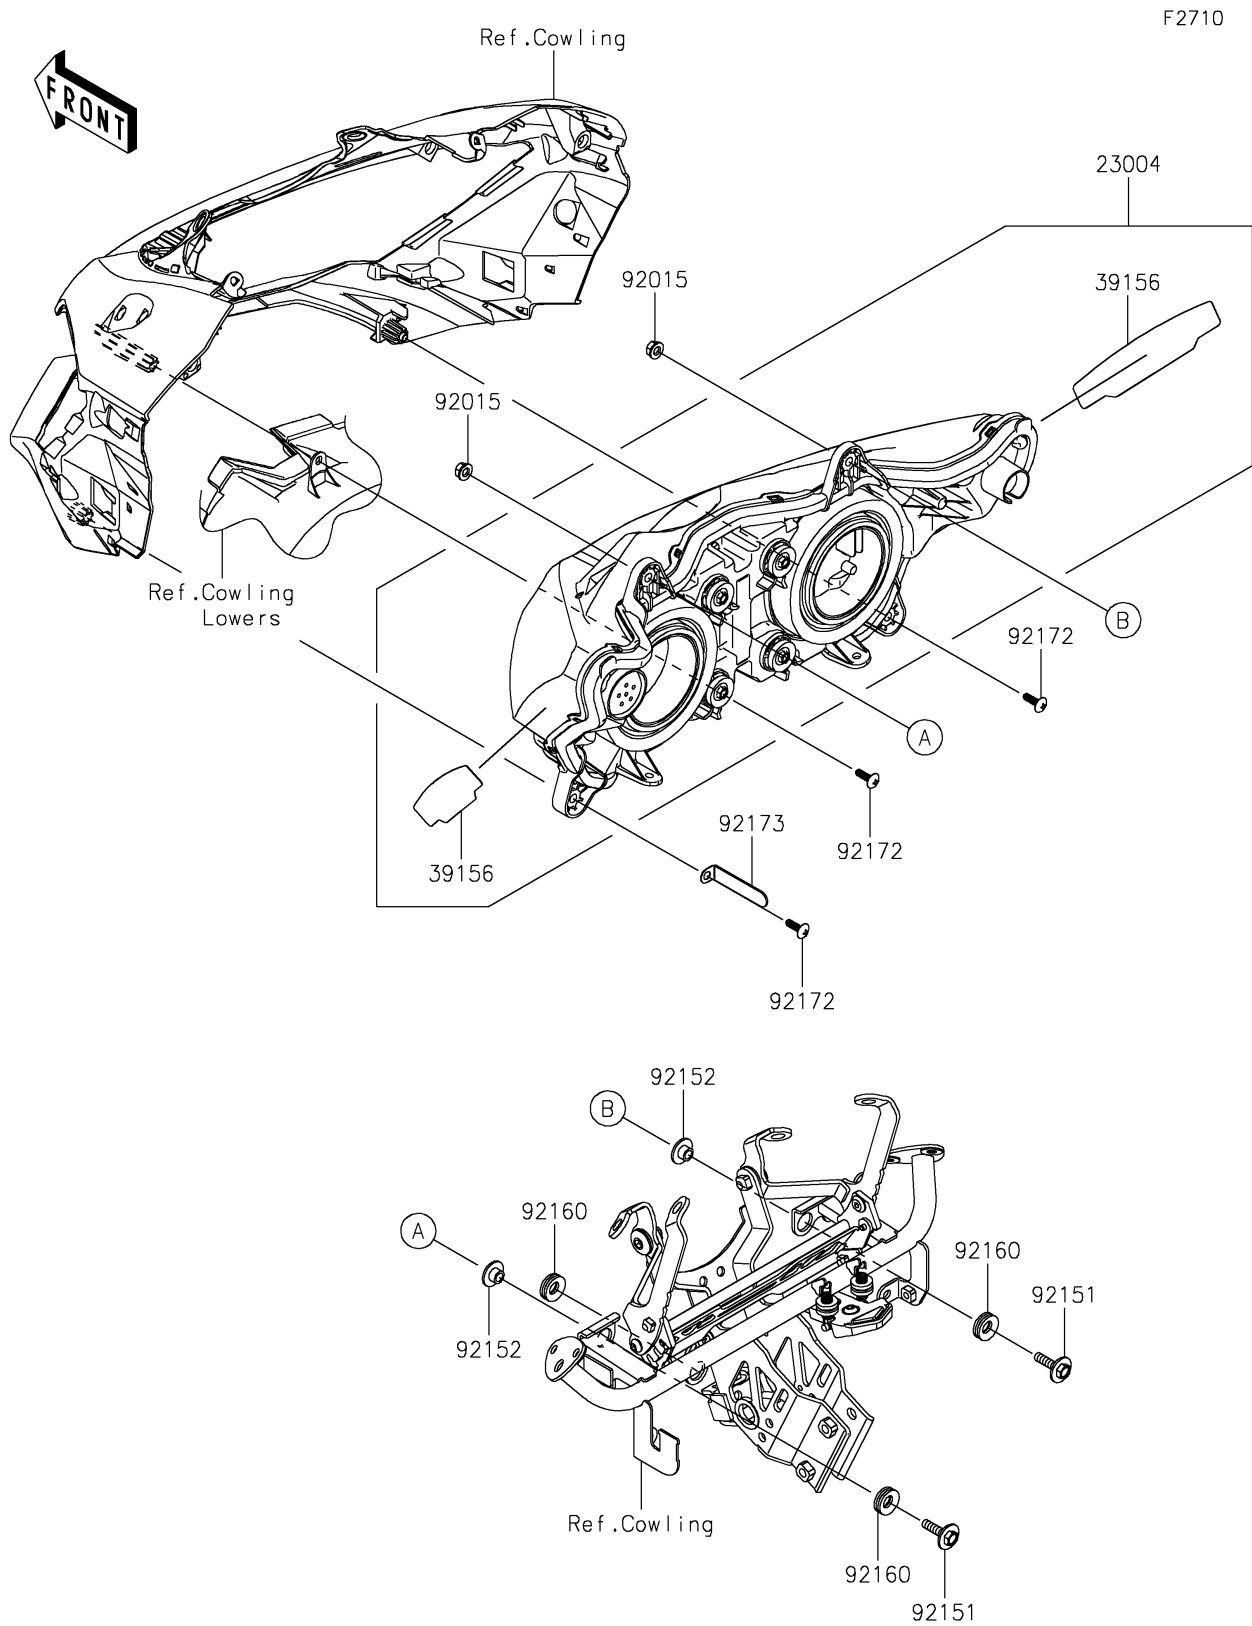

2017 NINJA® 1000 ABS PARTS DIAGRAM

Headlight(s)

2017 NINJA® 1000 ABS PARTS LIST

Headlight(s)

ITEM NAME	PART NUMBER	QUANTITY
LAMP-HEAD,LED (Ref # 23004)	23004-0363	1
PAD (Ref # 39156)	39156-2153	1
NUT,FLANGED,6MM (Ref # 92015)	92015-1367	1
BOLT,6X25 (Ref # 92151)	92151-1241	1
COLLAR (Ref # 92152)	92152-1255	1
DAMPER (Ref # 92160)	92160-1278	1
SCREW,TAPPING,5X16 (Ref # 92172)	92172-0238	1
CLAMP (Ref # 92173)	92173-0923	1