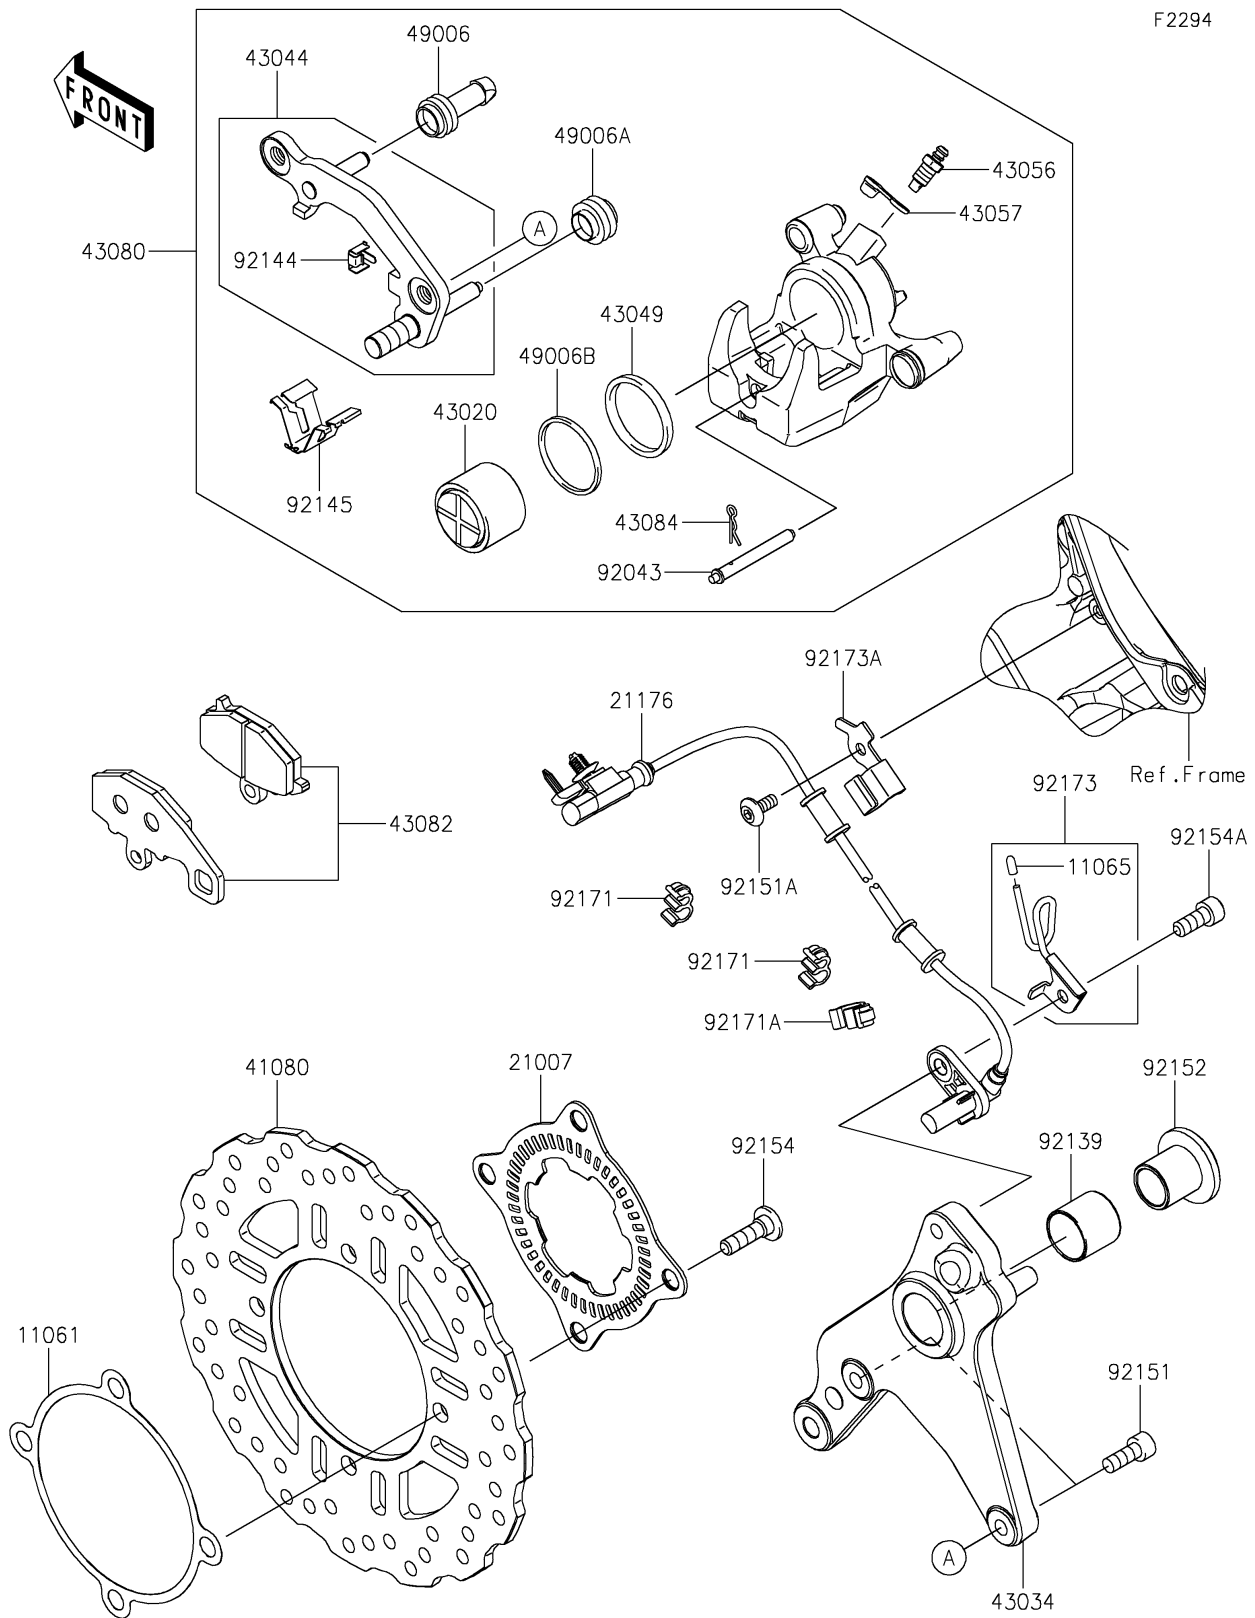

2017 NINJA® 1000 ABS PARTS DIAGRAM

Rear Brake

2017 NINJA® 1000 ABS PARTS LIST

Rear Brake

ITEM NAME	PART NUMBER	QUANTITY
GASKET,DISC PLATE (Ref # 11061)	11061-0204	1
CAP (Ref # 11065)	11065-0374	1
ROTOR,SENSOR,RR (Ref # 21007)	21007-0141	1
SENSOR,WHEEL SPEED,RR (Ref # 21176)	21176-0836	1
DISC,RR (Ref # 41080)	41080-0632	1
PISTON-COMP-BRAKE (Ref # 43020)	43020-1119	1
HOLDER-BRAKE,RR (Ref # 43034)	43034-0110	1
HOLDER-COMP-CALIPER,RR (Ref # 43044)	43044-0033	1
PACKING,PISTON SEAL (Ref # 43049)	43049-1097	1
BREATHER-BRAKE (Ref # 43056)	43056-0007	1
CAP-BREATHER (Ref # 43057)	43057-003	1
CALIPER-SUB-ASSY,RR,BLACK (Ref # 43080)	43080-0103-DJ	1
PAD-ASSY-BRAKE (Ref # 43082)	43082-0167	1
CLAMP,PAD (Ref # 43084)	43084-003	1
BOOT,CALIPER (Ref # 49006)	49006-1054	1
BOOT,CALIPER (Ref # 49006A)	49006-1095	1
BOOT,PISTON SEAL (Ref # 49006B)	49006-1212	1
PIN,PAD (Ref # 92043)	92043-1489	1
BUSHING,25X28X25 (Ref # 92139)	92139-0278	1
SPRING,STOPPER (Ref # 92144)	92144-1831	1
SPRING (Ref # 92145)	92145-0760	1
BOLT,SOCKET,8X20 (Ref # 92151)	92151-1289	1
BOLT,SOCKET,6X14 (Ref # 92151A)	92151-1654	1
COLLAR,20X25X30 (Ref # 92152)	92152-1960	1
BOLT,SOCKET,8X30 (Ref # 92154)	92154-1865	1
BOLT,SOCKET,8X20 (Ref # 92154A)	92154-1976	1
CLAMP (Ref # 92171)	92171-0921	1
CLAMP,BRAKE HOSE (Ref # 92171A)	92171-1819	1
CLAMP (Ref # 92173)	92173-1099	1

2017 NINJA® 1000 ABS PARTS LIST

Rear Brake

ITEM NAME	PART NUMBER	QUANTITY
CLAMP,RR WHEEL SPEED SENSOR (Ref # 92173A)	92173-1144	1