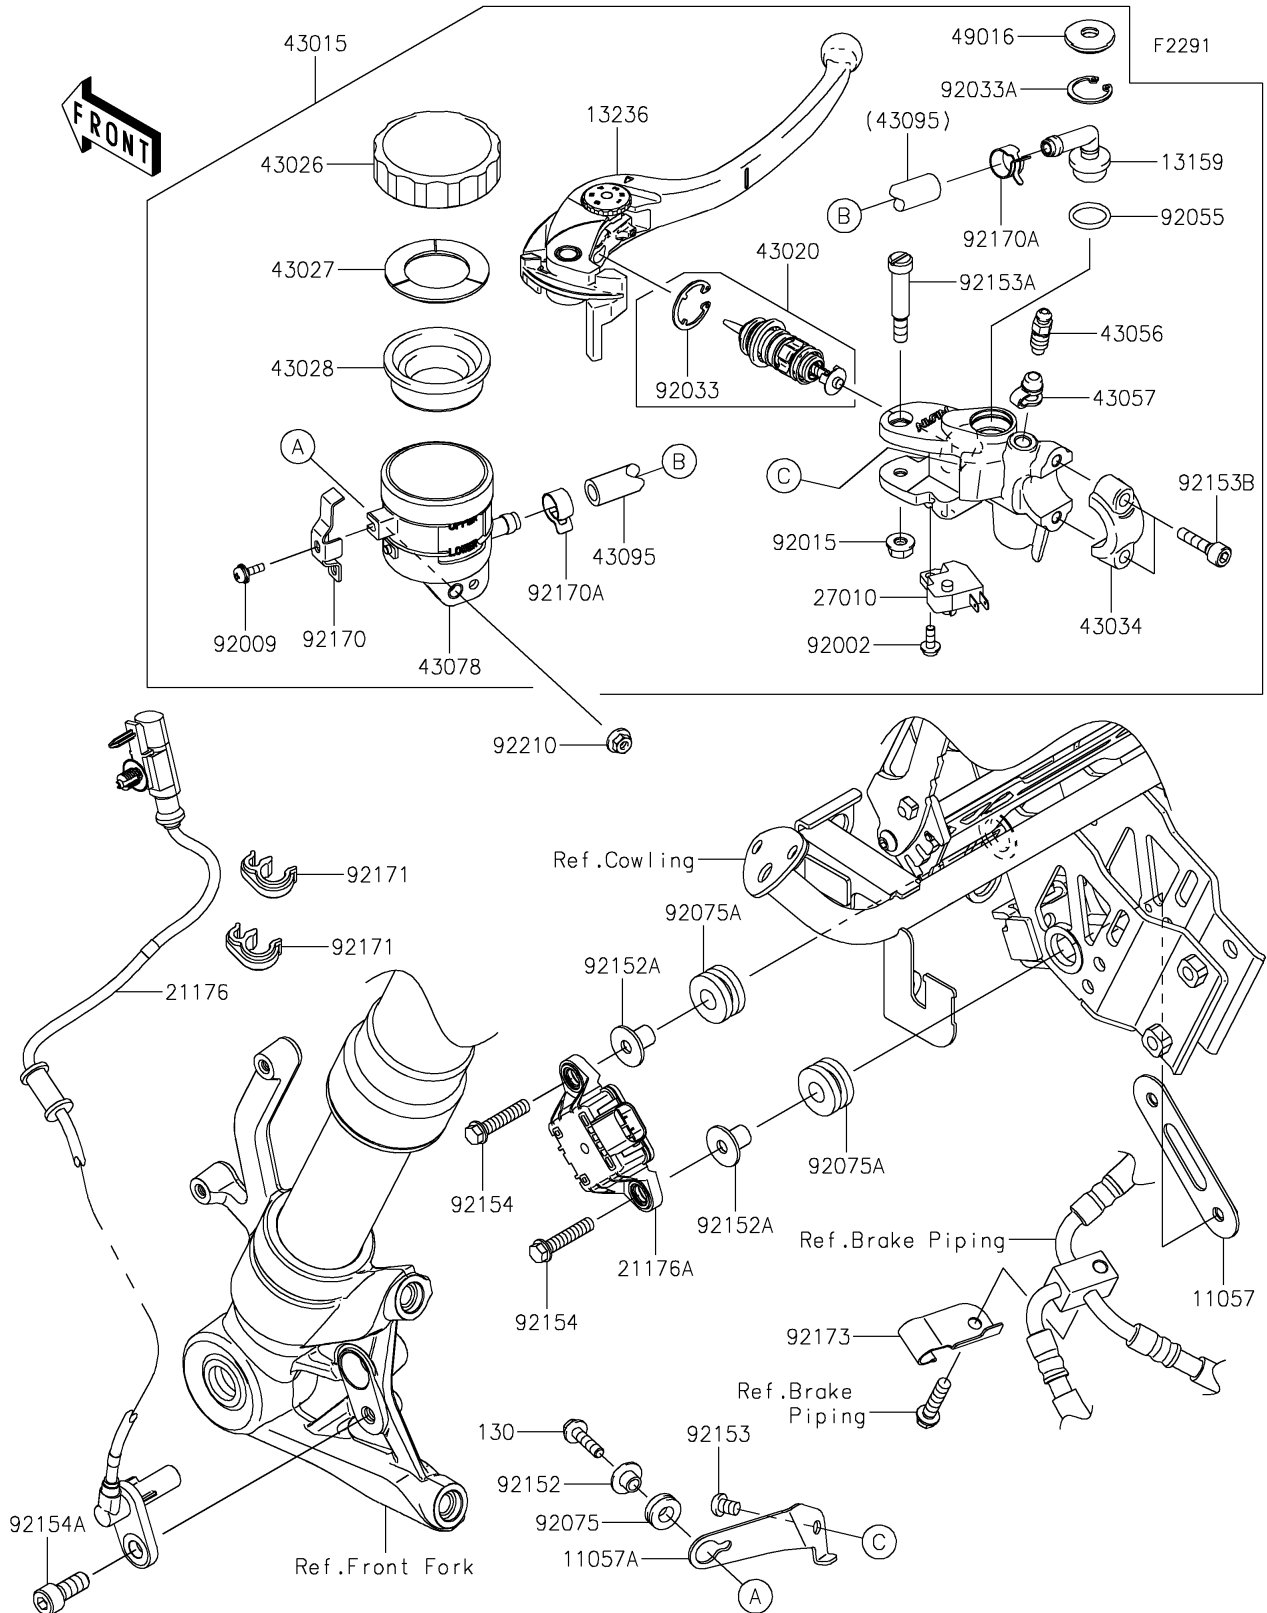

2017 NINJA® 1000 ABS PARTS DIAGRAM

Front Master Cylinder

2017 NINJA® 1000 ABS PARTS LIST

Front Master Cylinder

ITEM NAME	PART NUMBER	QUANTITY
BRACKET,SENSOR (Ref # 11057)	11057-0381	1
BRACKET,RESERVOIR (Ref # 11057A)	11057-0642	1
BOLT-FLANGED,5X20 (Ref # 130)	130BB0520	1
CONNECTOR (Ref # 13159)	13159-1061	1
LEVER-COMP,FRONT BRAKE (Ref # 13236)	13236-0103	1
SENSOR,WHEEL SPEED (Ref # 21176)	21176-0754	1
SENSOR,GYRO (Ref # 21176A)	21176-0819	1
SWITCH,BRAKE (Ref # 27010)	27010-0762	1
CYLINDER-ASSY-MASTER,FR (Ref # 43015)	43015-0699	1
PISTON-COMP-BRAKE (Ref # 43020)	43020-0010	1
CAP-BRAKE (Ref # 43026)	43026-1051	1
PLATE-DIAPHRAGM (Ref # 43027)	43027-1051	1
DIAPHRAGM,MASTER CYLINDER (Ref # 43028)	43028-1057	1
HOLDER-BRAKE,MASTER CYLINDER (Ref # 43034)	43034-0056	1
BREATHER-BRAKE (Ref # 43056)	43056-1056	1
CAP-BREATHER (Ref # 43057)	43057-1001	1
RESERVOIR (Ref # 43078)	43078-1099	1
HOSE-BRAKE,FR MASTER CYLINDER (Ref # 43095)	43095-0366	1
COVER-SEAL (Ref # 49016)	49016-1147	1
BOLT,SCREW,4X12 (Ref # 92002)	92002-1323	1
SCREW (Ref # 92009)	92009-1570	1
NUT,FLANGED,6MM (Ref # 92015)	92015-1528	1
RING-SNAP (Ref # 92033)	92033-0034	1
RING-SNAP,20.5MM (Ref # 92033A)	92033-1186	1
RING-O,14.8X2.4 (Ref # 92055)	92055-0741	1
DAMPER (Ref # 92075)	92075-161	1
DAMPER,10X24X12 (Ref # 92075A)	92075-1690	1
COLLAR (Ref # 92152)	92152-0017	1
COLLAR,6.3X9.5X14.1 (Ref # 92152A)	92152-1847	1

2017 NINJA® 1000 ABS PARTS LIST

Front Master Cylinder

ITEM NAME	PART NUMBER	QUANTITY
BOLT,6X8 (Ref # 92153)	92153-0578	1
BOLT,LEVER (Ref # 92153A)	92153-0868	1
BOLT,SOCKET,6X22 (Ref # 92153B)	92153-1518	1
BOLT,FLANGED,6X30 (Ref # 92154)	92154-1857	1
BOLT,SOCKET,8X20 (Ref # 92154A)	92154-1976	1
CLAMP (Ref # 92170)	92170-1090	1
CLAMP,HOSE (Ref # 92170A)	92170-1091	1
CLAMP,BRAKE HOSE (Ref # 92171)	92171-1819	1
CLAMP (Ref # 92173)	92173-0086	1
NUT,FLANGED,5MM (Ref # 92210)	92210-0007	1