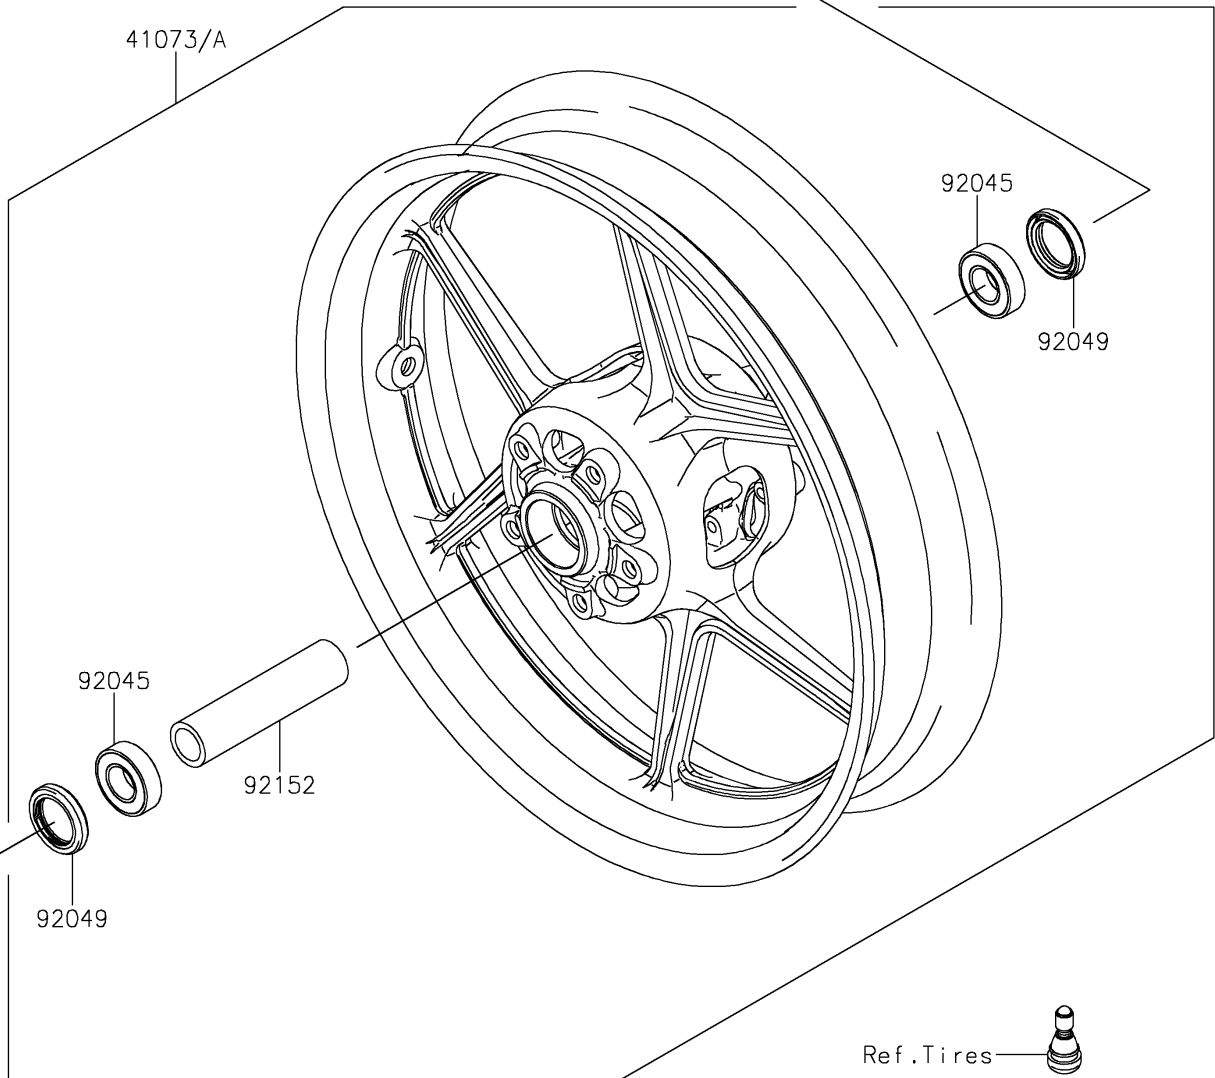

2017 NINJA® 1000 ABS PARTS DIAGRAM

Front Wheel

F2230

2017 NINJA® 1000 ABS PARTS LIST

Front Wheel

ITEM NAME	PART NUMBER	QUANTITY
AXLE,FR,20X209 (Ref # 41068)	41068-0616	1
WHEEL-ASSY,FR,G.BLACK (Ref # 41073)	41073-0708-18F	1
BEARING-BALL,20X42X12 (Ref # 92045)	92045-0820	1
SEAL-OIL,BJN30427-C3 (Ref # 92049)	92049-1057	1
COLLAR,FR HUB,L=115 (Ref # 92152)	92152-0087	1
COLLAR,FR AXLE,L=15.5 (Ref # 92152A)	92152-0310	1