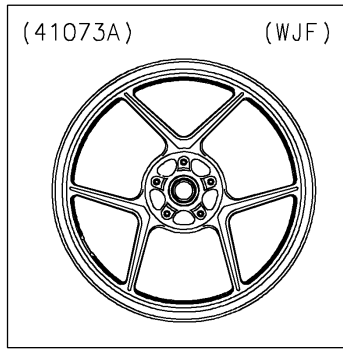

2017 NINJA® 1000 ABS PARTS DIAGRAM

Front Wheel

F2230

2017 NINJA® 1000 ABS PARTS LIST

Front Wheel

ITEM NAME	PART NUMBER	QUANTITY
AXLE,FR,20X209 (Ref # 41068)	41068-0616	1
WHEEL-ASSY,FR,G.BLACK (Ref # 41073)	41073-0708-18F	1
BEARING-BALL,20X42X12 (Ref # 92045)	92045-0820	1
SEAL-OIL,BJN30427-C3 (Ref # 92049)	92049-1057	1
COLLAR,FR HUB,L=115 (Ref # 92152)	92152-0087	1
COLLAR,FR AXLE,L=15.5 (Ref # 92152A)	92152-0310	1