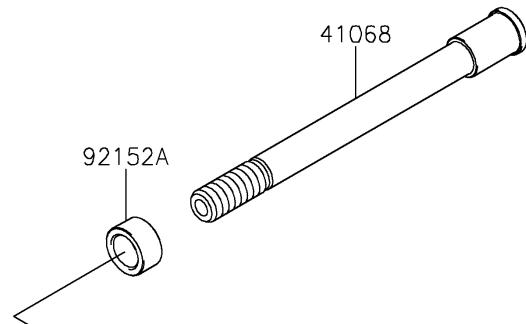

2017 NINJA® 1000 ABS PARTS DIAGRAM

Front Wheel

F2230

2017 NINJA® 1000 ABS PARTS LIST

Front Wheel

ITEM NAME	PART NUMBER	QUANTITY
AXLE,FR,20X209 (Ref # 41068)	41068-0616	1
WHEEL-ASSY,FR,G.BLACK (Ref # 41073)	41073-0708-18F	1
BEARING-BALL,20X42X12 (Ref # 92045)	92045-0820	1
SEAL-OIL,BJN30427-C3 (Ref # 92049)	92049-1057	1
COLLAR,FR HUB,L=115 (Ref # 92152)	92152-0087	1
COLLAR,FR AXLE,L=15.5 (Ref # 92152A)	92152-0310	1