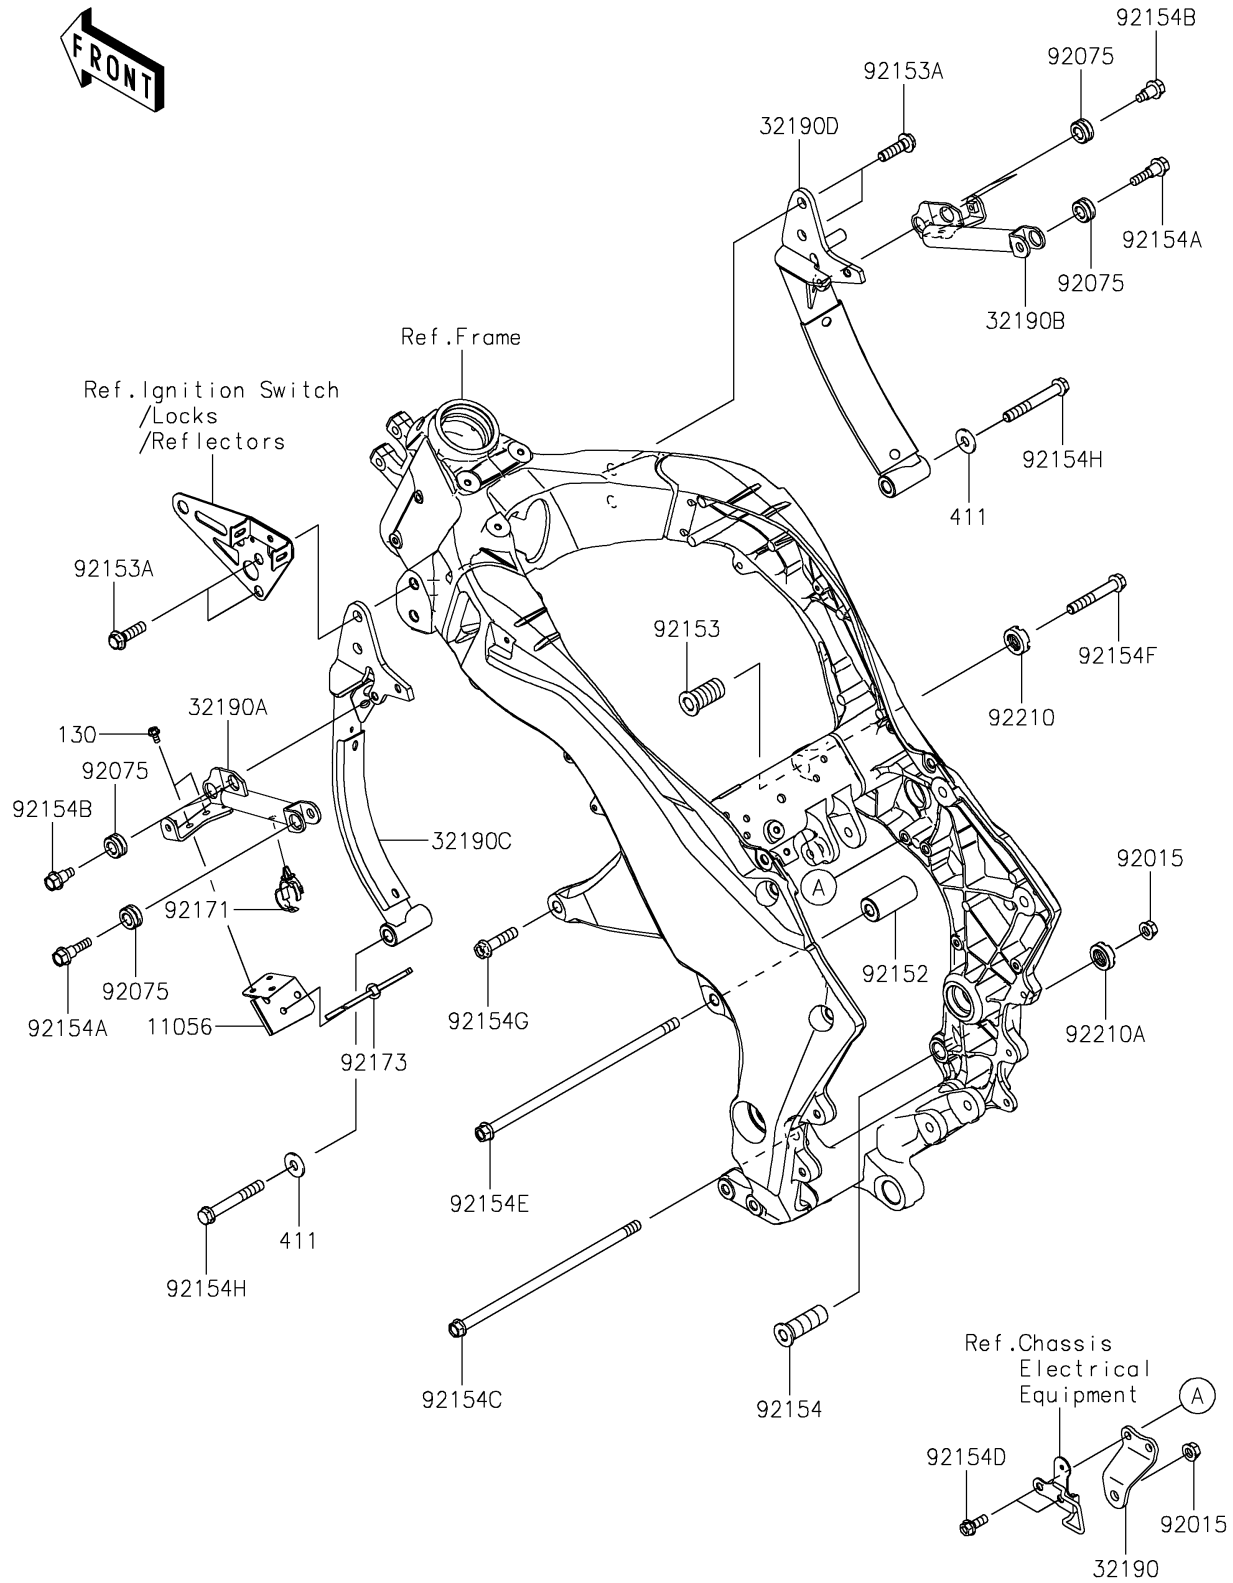

## 2017 NINJA® 1000 ABS PARTS DIAGRAM

Engine Mount

F2122

## 2017 NINJA® 1000 ABS PARTS LIST

Engine Mount

ITEM NAME	PART NUMBER	QUANTITY
BRACKET,HEAT SHIELD,LH (Ref # 11056)	11056-3781	1
BOLT-FLANGED,5X10 (Ref # 130)	130BB0510	1
BRACKET-ENGINE,CR CASE UPP,BLK (Ref # 32190)	32190-0458-18R	1
BRACKET-ENGINE,LH (Ref # 32190A)	32190-0582	1
BRACKET-ENGINE,RH (Ref # 32190B)	32190-0583	1
BRACKET-ENGINE,LH,F.S.BLACK (Ref # 32190C)	32190-0648-18R	1
BRACKET-ENGINE,RH,F.S.BLACK (Ref # 32190D)	32190-0649-18R	1
WASHER-PLAIN,10MM,BLACK (Ref # 411)	411AB1000	1
NUT,FLANGED,10MM (Ref # 92015)	92015-1180	1
DAMPER (Ref # 92075)	92075-1898	1
COLLAR,11X26X56.5 (Ref # 92152)	92152-0853	1
BOLT,SOCKET,20X43 (Ref # 92153)	92153-0488	1
BOLT,FLANGED,10X35 (Ref # 92153A)	92153-0802	1
BOLT,ENGINE MOUNT,18X53.5 (Ref # 92154)	92154-0267	1
BOLT,FLANGED,8X35 (Ref # 92154A)	92154-0742	1
BOLT,FLANGED,8X20 (Ref # 92154B)	92154-0749	1
BOLT,FLANGED,10X255 (Ref # 92154C)	92154-0827	1
BOLT,FLANGED,8X20 (Ref # 92154D)	92154-1852	1
BOLT,FLANGED,10X270 (Ref # 92154E)	92154-2309	1
BOLT,FLANGED,10X65 (Ref # 92154F)	92154-2310	1
BOLT,FLANGED,10X40 (Ref # 92154G)	92154-2311	1
BOLT,FLANGED,10X75 (Ref # 92154H)	92154-2312	1
CLAMP,20MM DIA. (Ref # 92171)	92171-0069	1
CLAMP (Ref # 92173)	92173-0742	1
NUT,20MM (Ref # 92210)	92210-0591	1
NUT,CASTLE,18MM (Ref # 92210A)	92210-1517	1