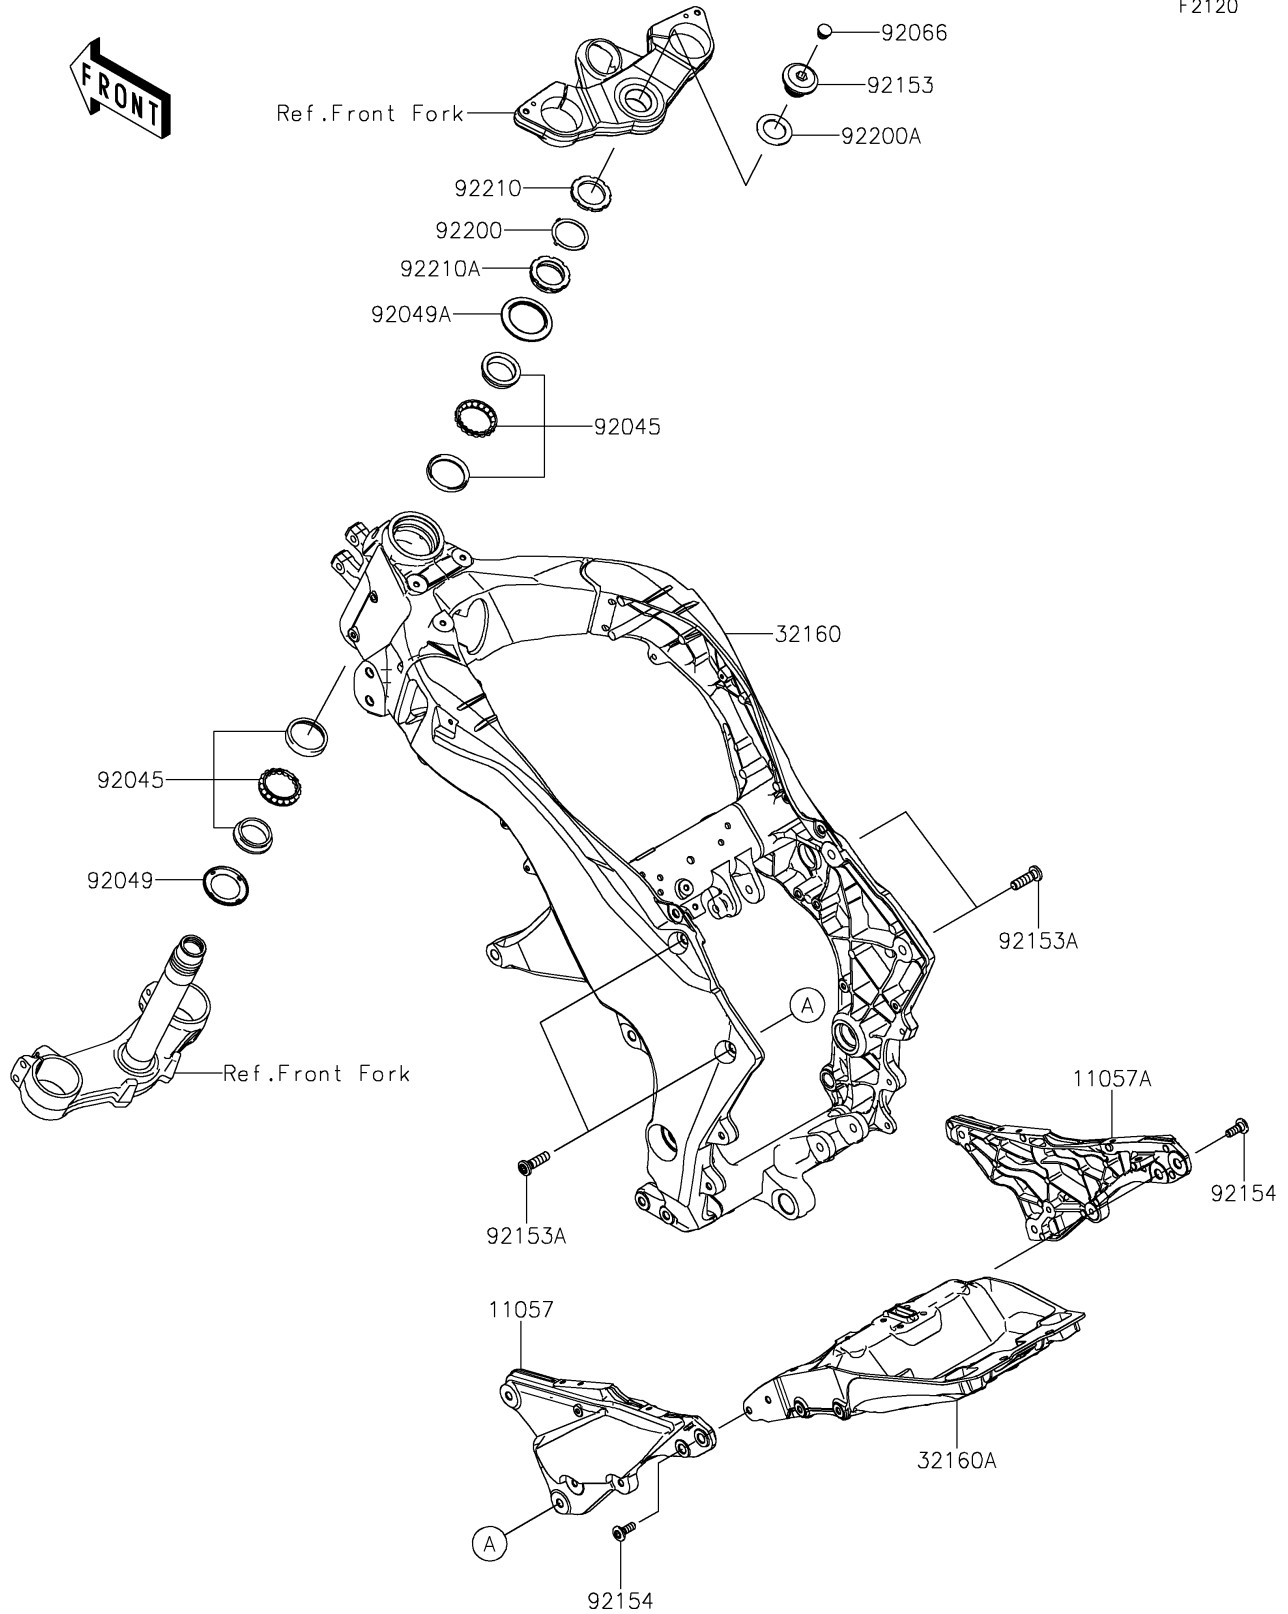

2017 NINJA® 1000 ABS PARTS DIAGRAM

Frame

F2120

2017 NINJA® 1000 ABS PARTS LIST

Frame

ITEM NAME	PART NUMBER	QUANTITY
BRACKET,RR,LH,F.S.BLACK (Ref # 11057)	11057-0806-18R	1
BRACKET,RR,RH,F.S.BLACK (Ref # 11057A)	11057-0807-18R	1
FRAME-COMP,MAIN,F.S.BLACK (Ref # 32160)	32160-0690-18R	1
FRAME-COMP,RR (Ref # 32160A)	32160-0919	1
BEARING-BALL,SF07A17PX1V1 (Ref # 92045)	92045-1384	1
SEAL-OIL,DS35X55X4 (Ref # 92049)	92049-0022	1
SEAL-OIL,43X55.5X8.6 (Ref # 92049A)	92049-0742	1
PLUG (Ref # 92066)	92066-0071	1
BOLT,26MM (Ref # 92153)	92153-0474	1
BOLT,SOCKET,10X35 (Ref # 92153A)	92153-1442	1
BOLT,SOCKET,8X23 (Ref # 92154)	92154-0379	1
WASHER (Ref # 92200)	92200-0036	1
WASHER,27X42X2.3 (Ref # 92200A)	92200-0081	1
NUT,35MM (Ref # 92210)	92210-0095	1
NUT,35MM (Ref # 92210A)	92210-0823	1