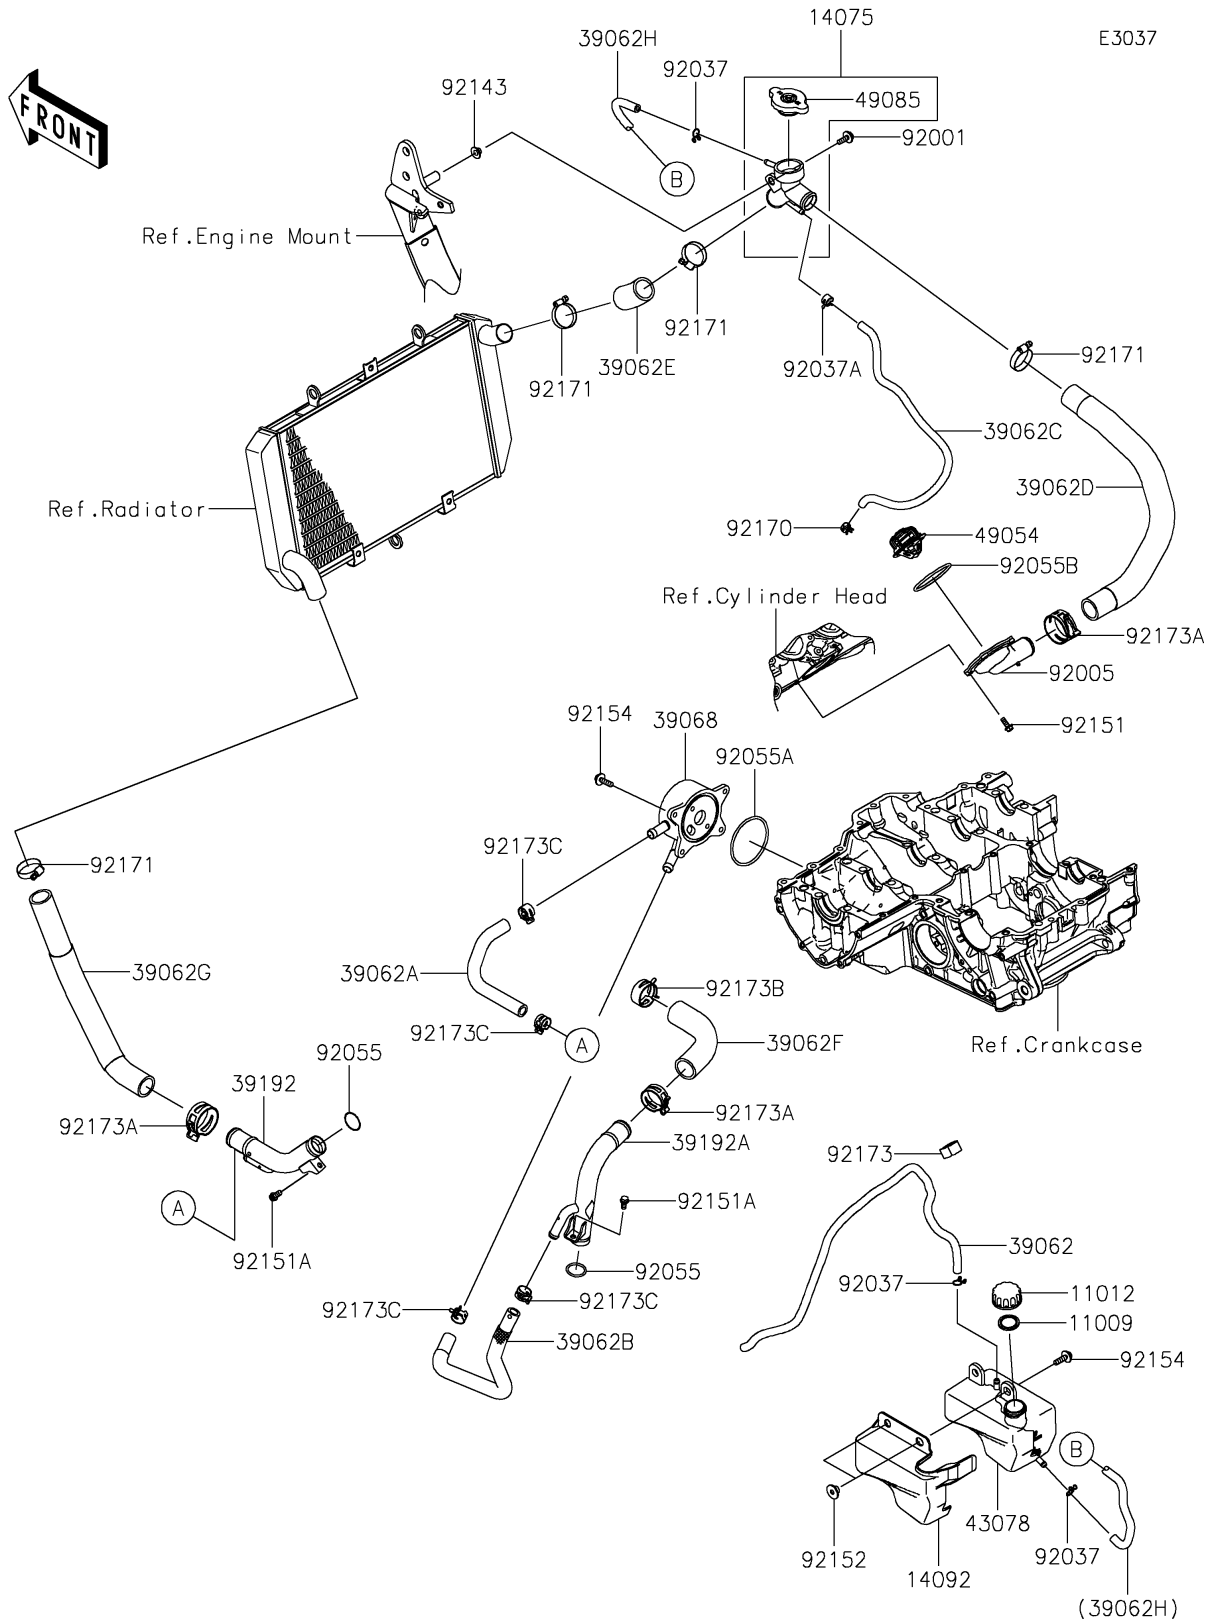

## 2017 NINJA® 1000 ABS PARTS DIAGRAM

Water Pipe

## 2017 NINJA® 1000 ABS PARTS LIST

### Water Pipe

ITEM NAME	PART NUMBER	QUANTITY
GASKET,RESERVOIR TANK CAP (Ref # 11009)	11009-1145	1
CAP (Ref # 11012)	11012-1084	1
CAP-ASSY (Ref # 14075)	14075-0028	1
COVER,RESERVOIR (Ref # 14092)	14092-1098	1
HOSE-COOLING,OVERFLOW (Ref # 39062)	39062-0296	1
HOSE-COOLING,PIPE-OIL COOLER (Ref # 39062A)	39062-0308	1
HOSE-COOLING,PIPE-OIL COOLER (Ref # 39062B)	39062-0309	1
HOSE-COOLING,AIR BLEED (Ref # 39062C)	39062-0310	1
HOSE-COOLING,CAP-THERMO (Ref # 39062D)	39062-0313	1
HOSE-COOLING,CAP-RAD. (Ref # 39062E)	39062-0727	1
HOSE-COOLING,PIPE-CYLINDER (Ref # 39062F)	39062-0757	1
HOSE-COOLING,RAD.-PIPE (Ref # 39062G)	39062-0768	1
HOSE-COOLING (Ref # 39062H)	39062-1873	1
COOLER-ASSY-OIL (Ref # 39068)	39068-0704	1
PIPE-WATER,RADIATOR-WATER PUMP (Ref # 39192)	39192-0619	1
PIPE-WATER,WATER PUMP-CYLINDER (Ref # 39192A)	39192-0620	1
RESERVOIR (Ref # 43078)	43078-0566	1
THERMOSTAT (Ref # 49054)	49054-0004	1
CAP-ASSY-PRESSURE (Ref # 49085)	49085-1066	1
BOLT,6X18 (Ref # 92001)	92001-1342	1
FITTING,THERMO CAP (Ref # 92005)	92005-0842	1
CLAMP,TUBE (Ref # 92037)	92037-147	1
CLAMP,TUBE (Ref # 92037A)	92037-1505	1
RING-O,20.8X2.4 (Ref # 92055)	92055-0114	1
RING-O,63.3MM (Ref # 92055A)	92055-0739	1
RING-O,53.5X2.6 (Ref # 92055B)	92055-0831	1
COLLAR (Ref # 92143)	92143-1057	1
BOLT,5X14 (Ref # 92151)	92151-1764	1
BOLT,6X12 (Ref # 92151A)	92151-1997	1

## 2017 NINJA® 1000 ABS PARTS LIST

Water Pipe

ITEM NAME	PART NUMBER	QUANTITY
COLLAR (Ref # 92152)	92152-1740	1
BOLT,FLANGED,6X22 (Ref # 92154)	92154-0403	1
CLAMP (Ref # 92170)	92170-1493	1
CLAMP (Ref # 92171)	92171-0179	1
CLAMP,CLIP (Ref # 92173)	92173-0127	1
CLAMP,34MM (Ref # 92173A)	92173-1360	1
CLAMP,35.5MM (Ref # 92173B)	92173-1432	1
CLAMP (Ref # 92173C)	92173-1552	1