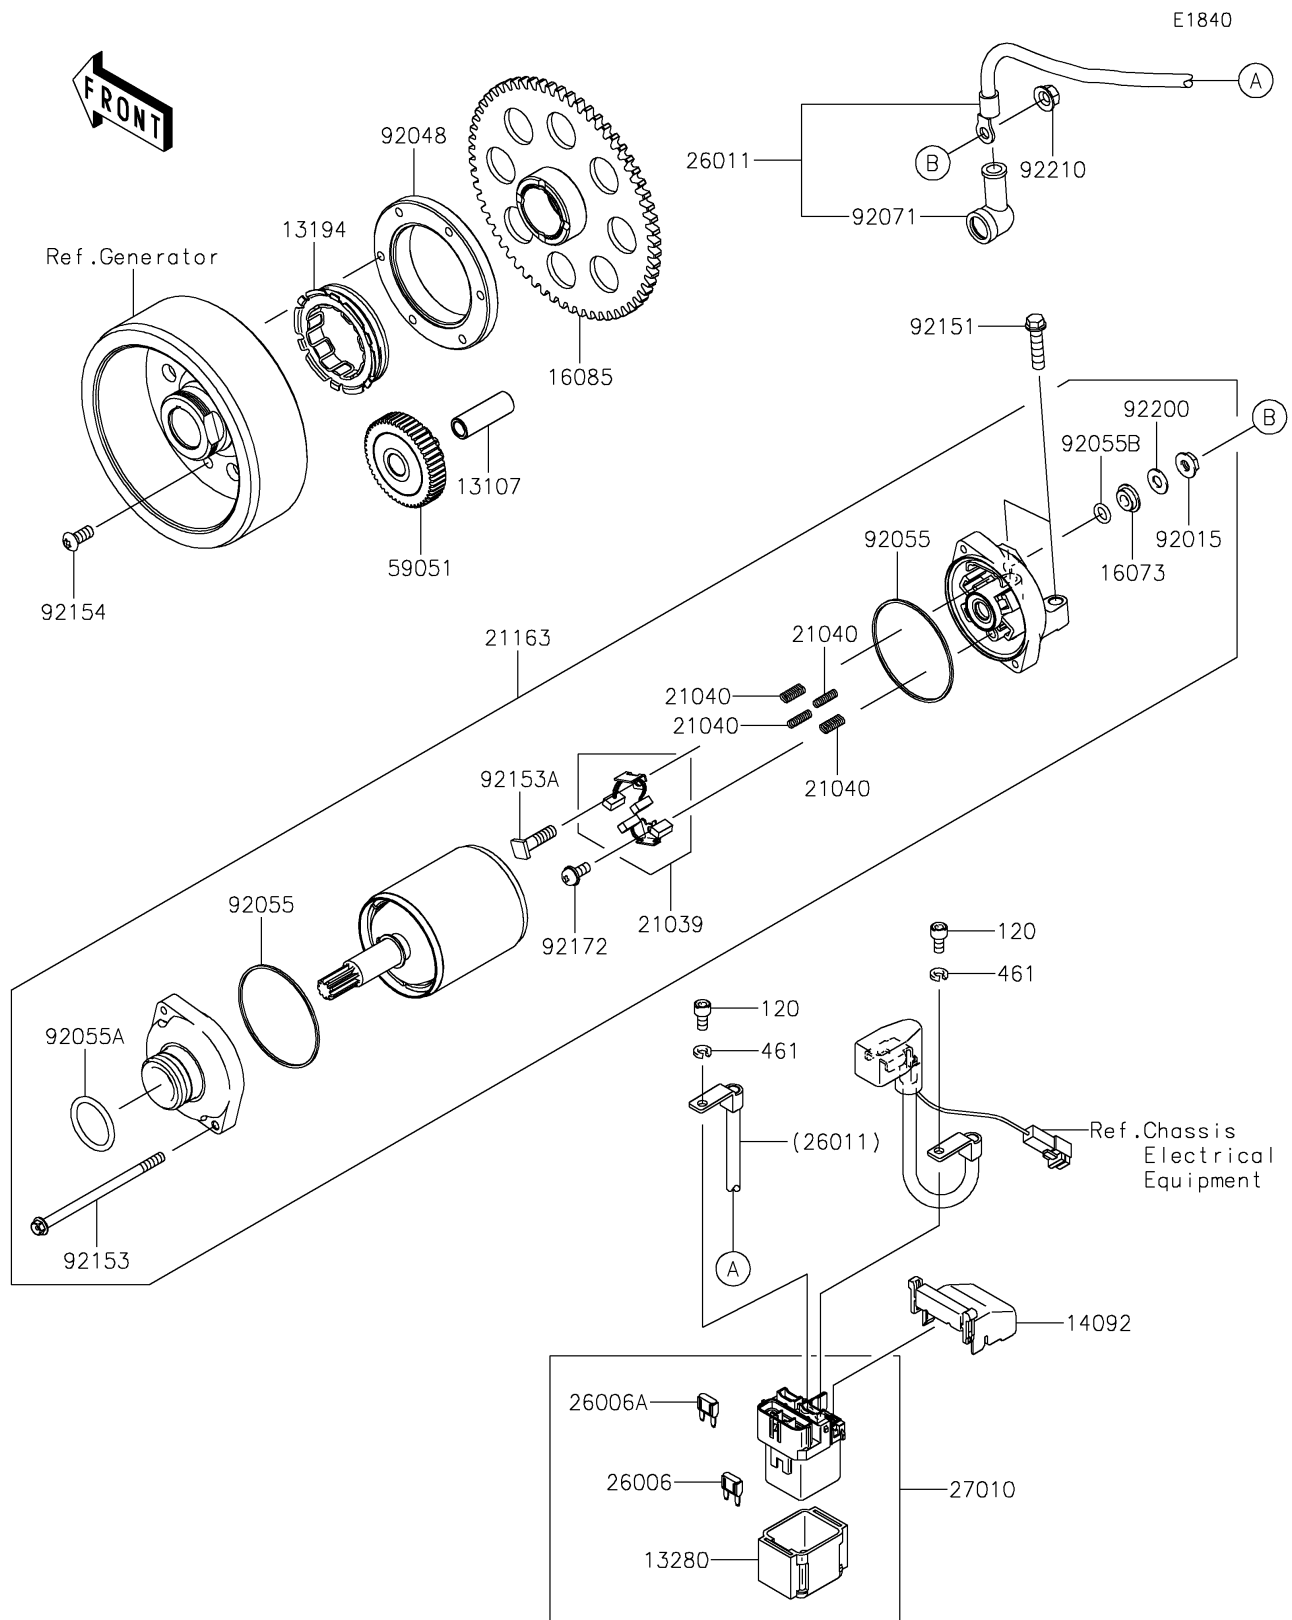

## 2017 NINJA® 1000 ABS PARTS DIAGRAM

Starter Motor

## 2017 NINJA® 1000 ABS PARTS LIST

Starter Motor

ITEM NAME	PART NUMBER	QUANTITY
BOLT-SOCKET,5X10 (Ref # 120)	120CB0510	1
SHAFT,IDLER GEAR (Ref # 13107)	13107-1377	1
CLUTCH-ONEWAY (Ref # 13194)	13194-1096	1
HOLDER,MAGNETIC SWITCH (Ref # 13280)	13280-0814	1
COVER (Ref # 14092)	14092-0109	1
INSULATOR (Ref # 16073)	16073-0053	1
GEAR,CLUTCH ONEWAY (Ref # 16085)	16085-0609	1
BRUSH,CARBON (Ref # 21039)	21039-0004	1
SPRING-BRUSH (Ref # 21040)	21040-0003	1
STARTER-ELECTRIC (Ref # 21163)	21163-0748	1
FUSE,MINI BLADE,15A,BLUE (Ref # 26006)	26006-0001	1
FUSE,MINI BLADE,30A,GREEN (Ref # 26006A)	26006-1080	1
WIRE-LEAD (Ref # 26011)	26011-0951	1
SWITCH (Ref # 27010)	27010-0770	1
WASHER-SPRING,5MM (Ref # 461)	461DB0500	1
GEAR-SPUR,IDLER (Ref # 59051)	59051-0762	1
NUT,STARTER MOTOR (Ref # 92015)	92015-1476	1
RACE (Ref # 92048)	92048-0018	1
RING-O (Ref # 92055)	92055-0136	1
RING-O (Ref # 92055A)	92055-1276	1
RING-O,4.5X2.0 (Ref # 92055B)	92055-1370	1
GROMMET (Ref # 92071)	92071-0024	1
BOLT,FLANGED-SMALL,6X25 (Ref # 92151)	92151-1930	1
BOLT (Ref # 92153)	92153-1850	1
BOLT (Ref # 92153A)	92153-1866	1
BOLT,TORX,6X14 (Ref # 92154)	92154-1225	1
SCREW (Ref # 92172)	92172-0334	1
WASHER (Ref # 92200)	92200-0386	1
NUT,6MM (Ref # 92210)	92210-0188	1