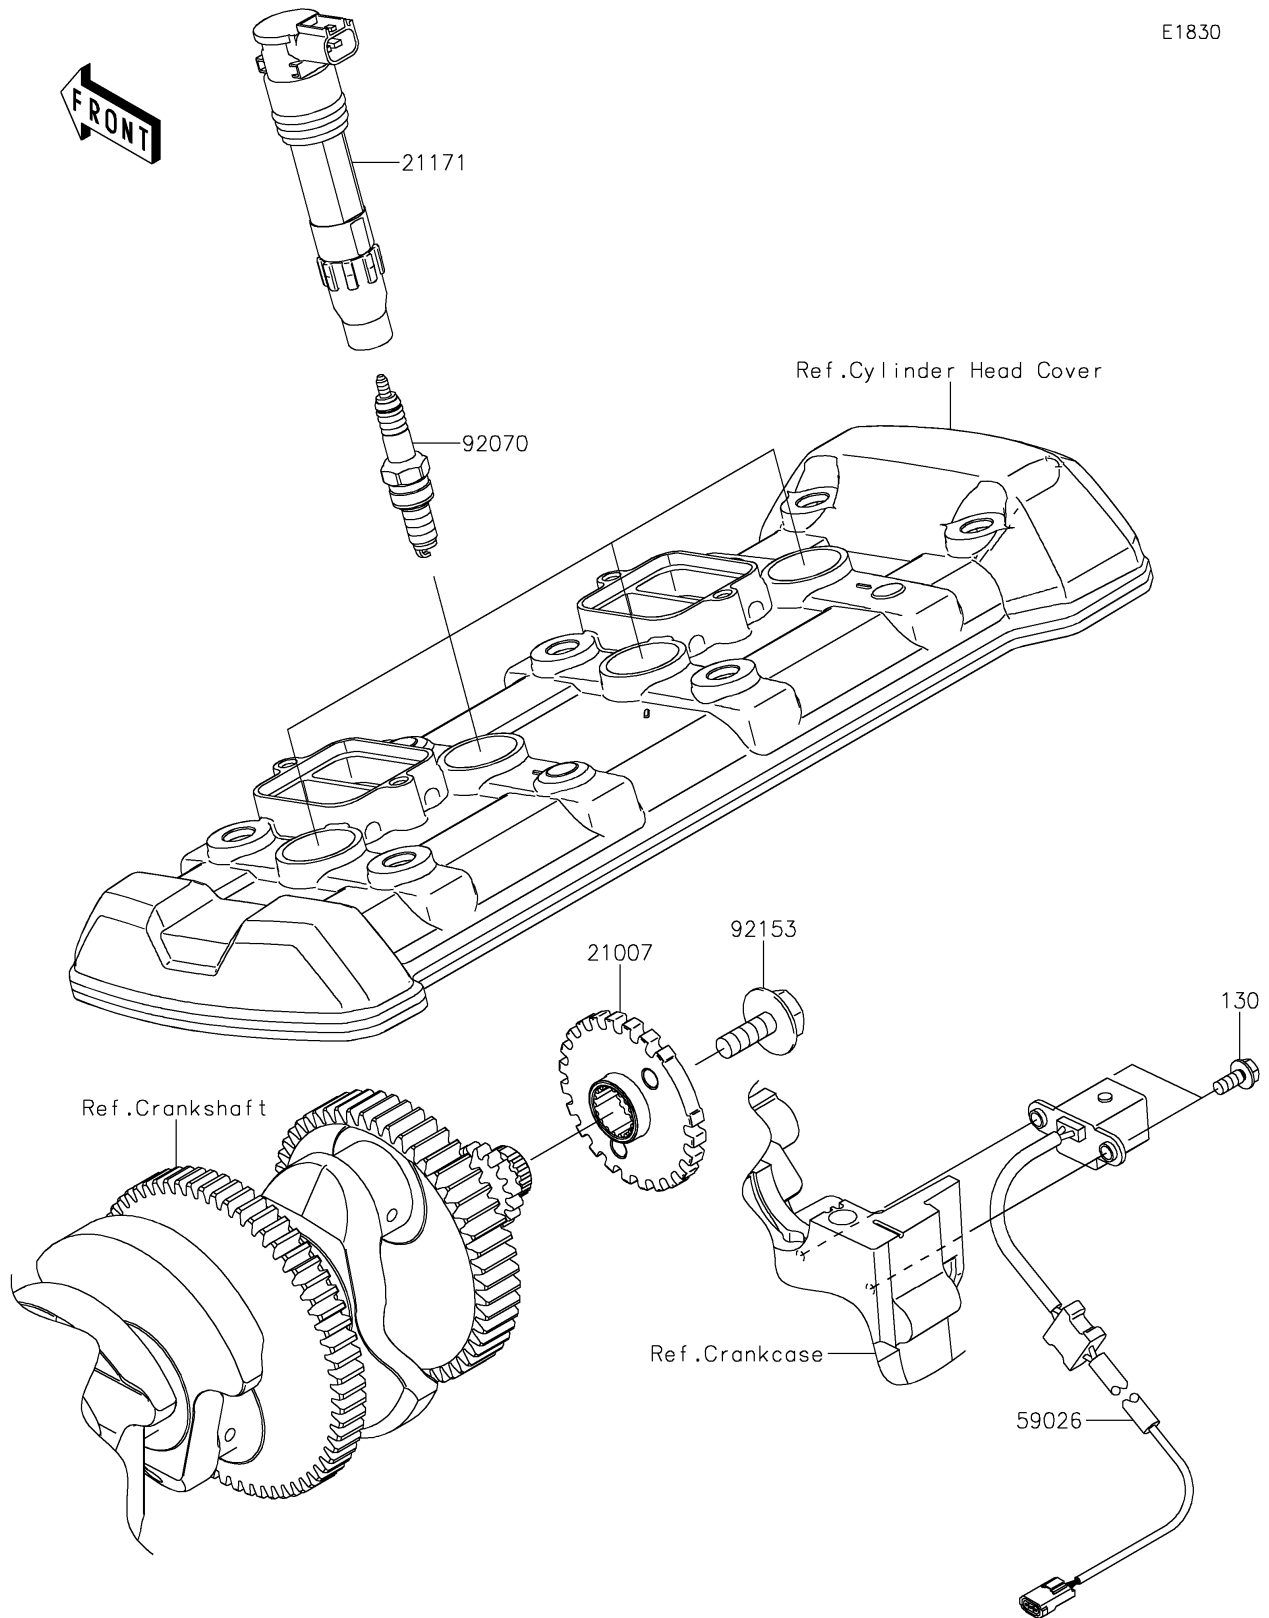

2017 NINJA® 1000 ABS PARTS DIAGRAM

Ignition System

E1830

2017 NINJA® 1000 ABS PARTS LIST

Ignition System

ITEM NAME	PART NUMBER	QUANTITY
BOLT-FLANGED,5X12 (Ref # 130)	130BA0512	1
ROTOR (Ref # 21007)	21007-0579	1
COIL-ASSY-IGNITION (Ref # 21171)	21171-0033	1
COIL-PULSING (Ref # 59026)	59026-0043	1
PLUG-SPARK,CR9EIA(NGK) (Ref # 92070)	92070-0014	1
BOLT,FLANGED,8X23 (Ref # 92153)	92153-0549	1