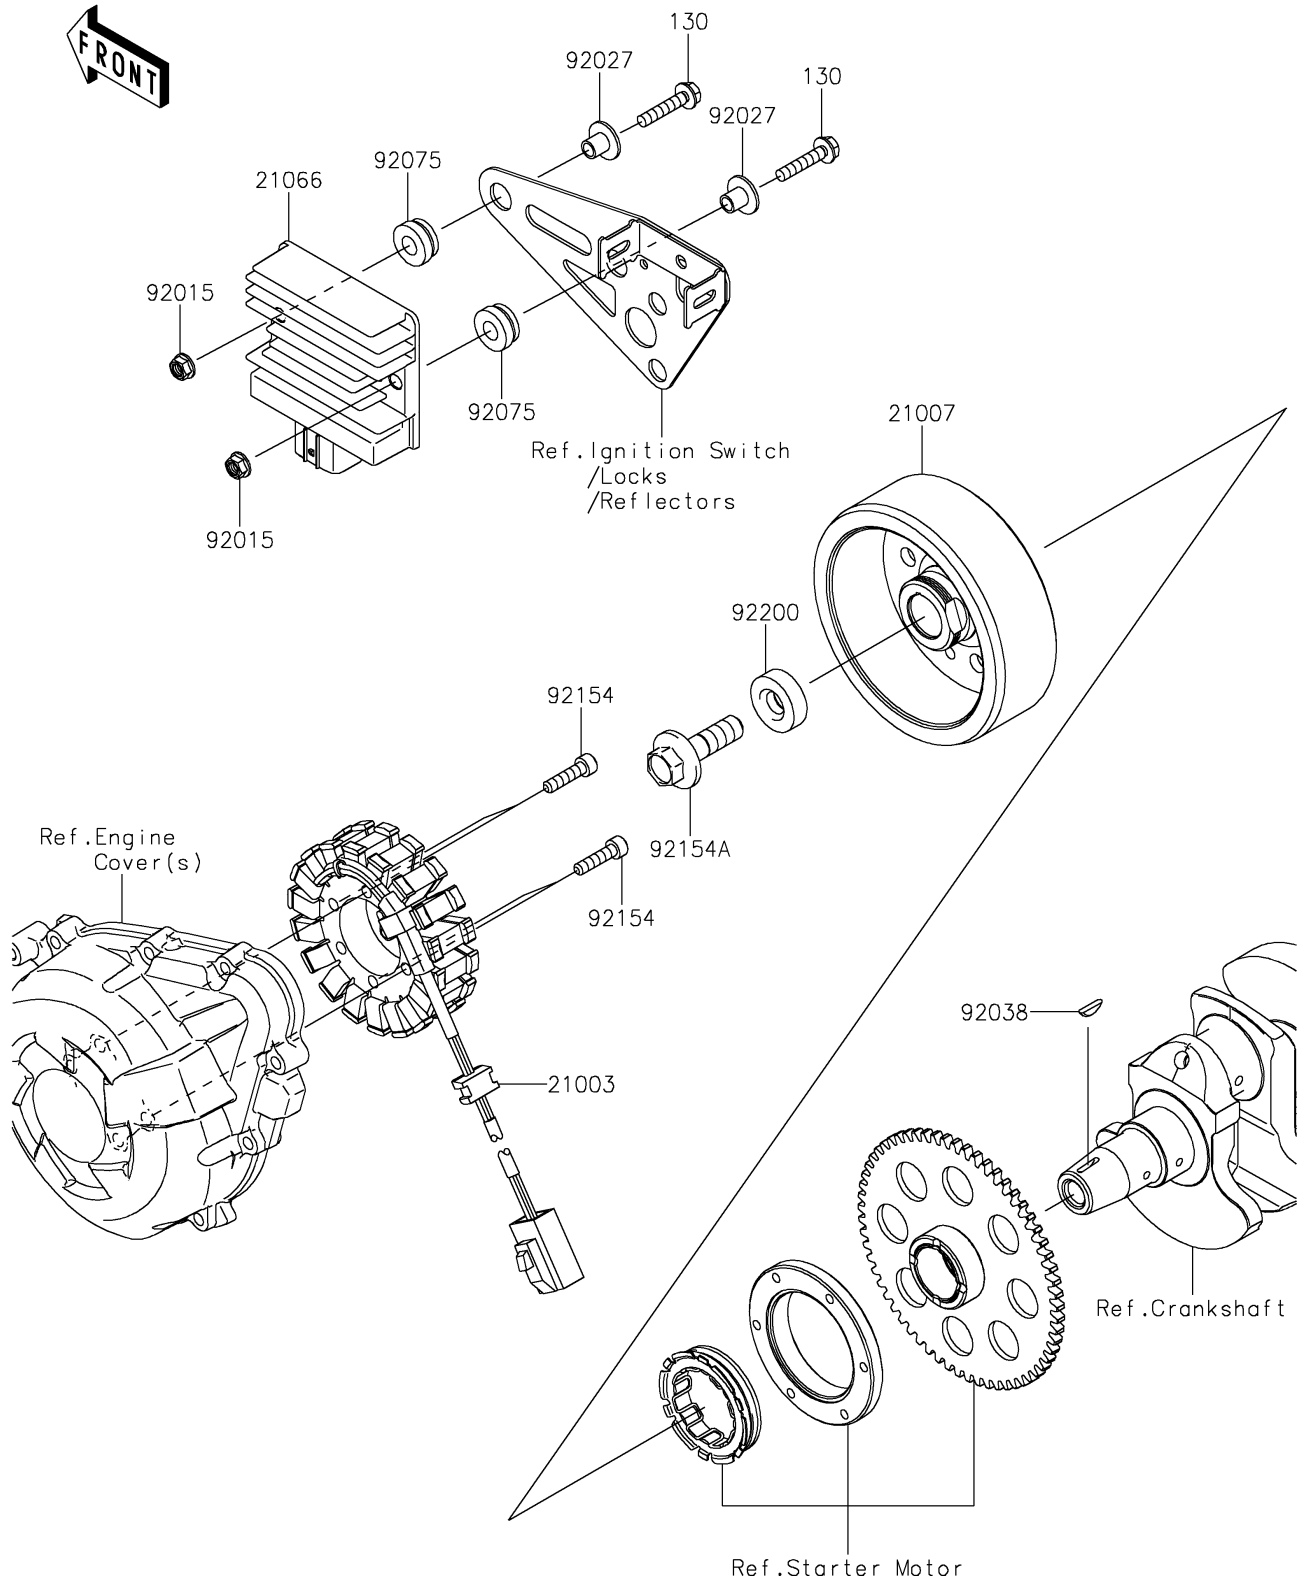

## 2017 NINJA® 1000 ABS PARTS DIAGRAM

Generator

E1810

## 2017 NINJA® 1000 ABS PARTS LIST

Generator

ITEM NAME	PART NUMBER	QUANTITY
BOLT-FLANGED,6X30 (Ref # 130)	130BA0630	1
STATOR (Ref # 21003)	21003-0172	1
ROTOR (Ref # 21007)	21007-0646	1
REGULATOR-VOLTAGE (Ref # 21066)	21066-0756	1
NUT,FLANGED,6MM,BLACK (Ref # 92015)	92015-1233	1
COLLAR,FLANGED,L=12.1,BLACK (Ref # 92027)	92027-1651	1
KEY (Ref # 92038)	92038-1060	1
DAMPER (Ref # 92075)	92075-277	1
BOLT,SOCKET,6X25 (Ref # 92154)	92154-0477	1
BOLT,FLANGED,12X40 (Ref # 92154A)	92154-2650	1
WASHER,12X34X9 (Ref # 92200)	92200-0369	1