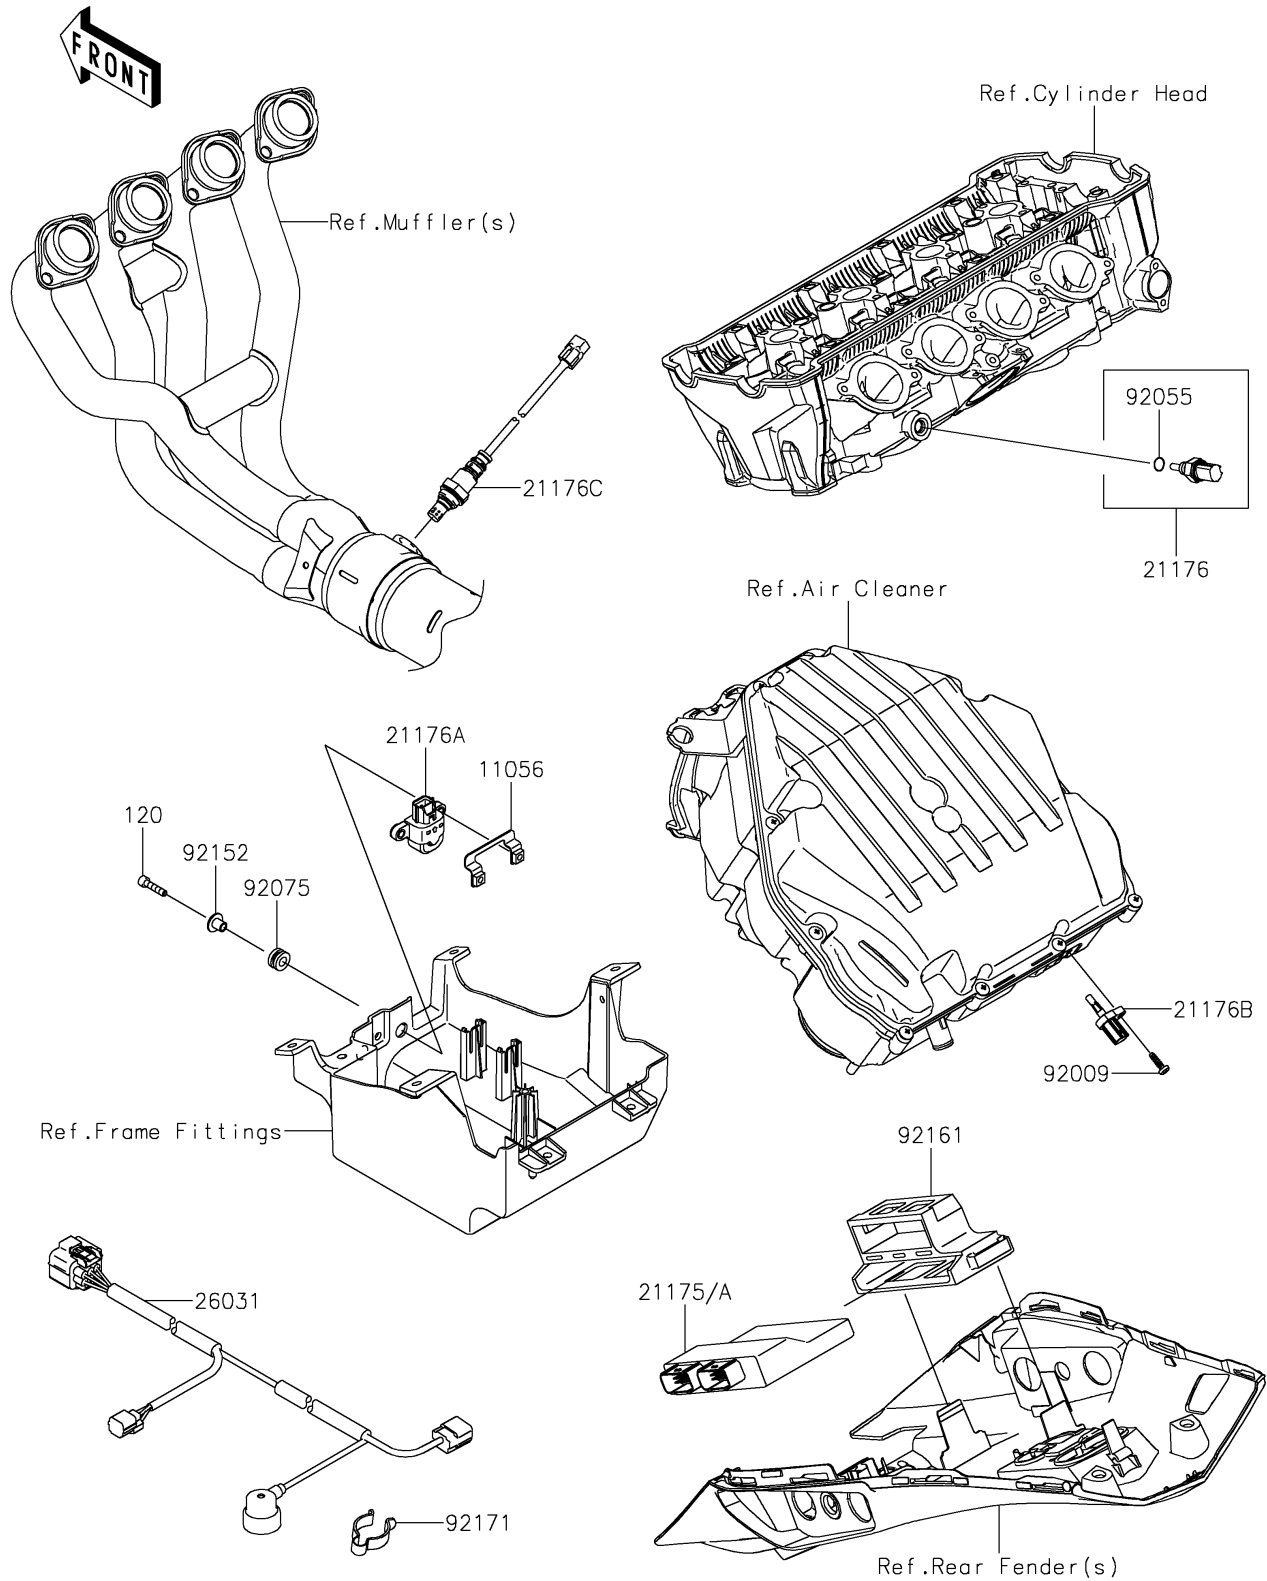

2017 NINJA® 1000 ABS PARTS DIAGRAM

Fuel Injection

E1530

2017 NINJA® 1000 ABS PARTS LIST

Fuel Injection

ITEM NAME	PART NUMBER	QUANTITY
BRACKET (Ref # 11056)	11056-0124	1
BOLT-SOCKET,5X25 (Ref # 120)	120CA0525	1
CONTROL UNIT-ELECTRONIC (Ref # 21175)	21175-1248	1
CONTROL UNIT-ELECTRONIC (Ref # 21175A)	21175-1249	1
SENSOR,WATER TEMP (Ref # 21176)	21176-0009	1
SENSOR,VEHICLE-DOWN (Ref # 21176A)	21176-0026	1
SENSOR,AIR TEMPERATURE (Ref # 21176B)	21176-0048	1
SENSOR,OXYGEN (Ref # 21176C)	21176-0132	1
HARNESS,SUB (Ref # 26031)	26031-2160	1
SCREW,TAPPING,5X16 (Ref # 92009)	92009-1984	1
RING-O,9.5X1.9 (Ref # 92055)	92055-0016	1
DAMPER (Ref # 92075)	92075-1912	1
COLLAR (Ref # 92152)	92152-0134	1
DAMPER (Ref # 92161)	92161-0356	1
CLAMP,CABLE (Ref # 92171)	92171-1283	1