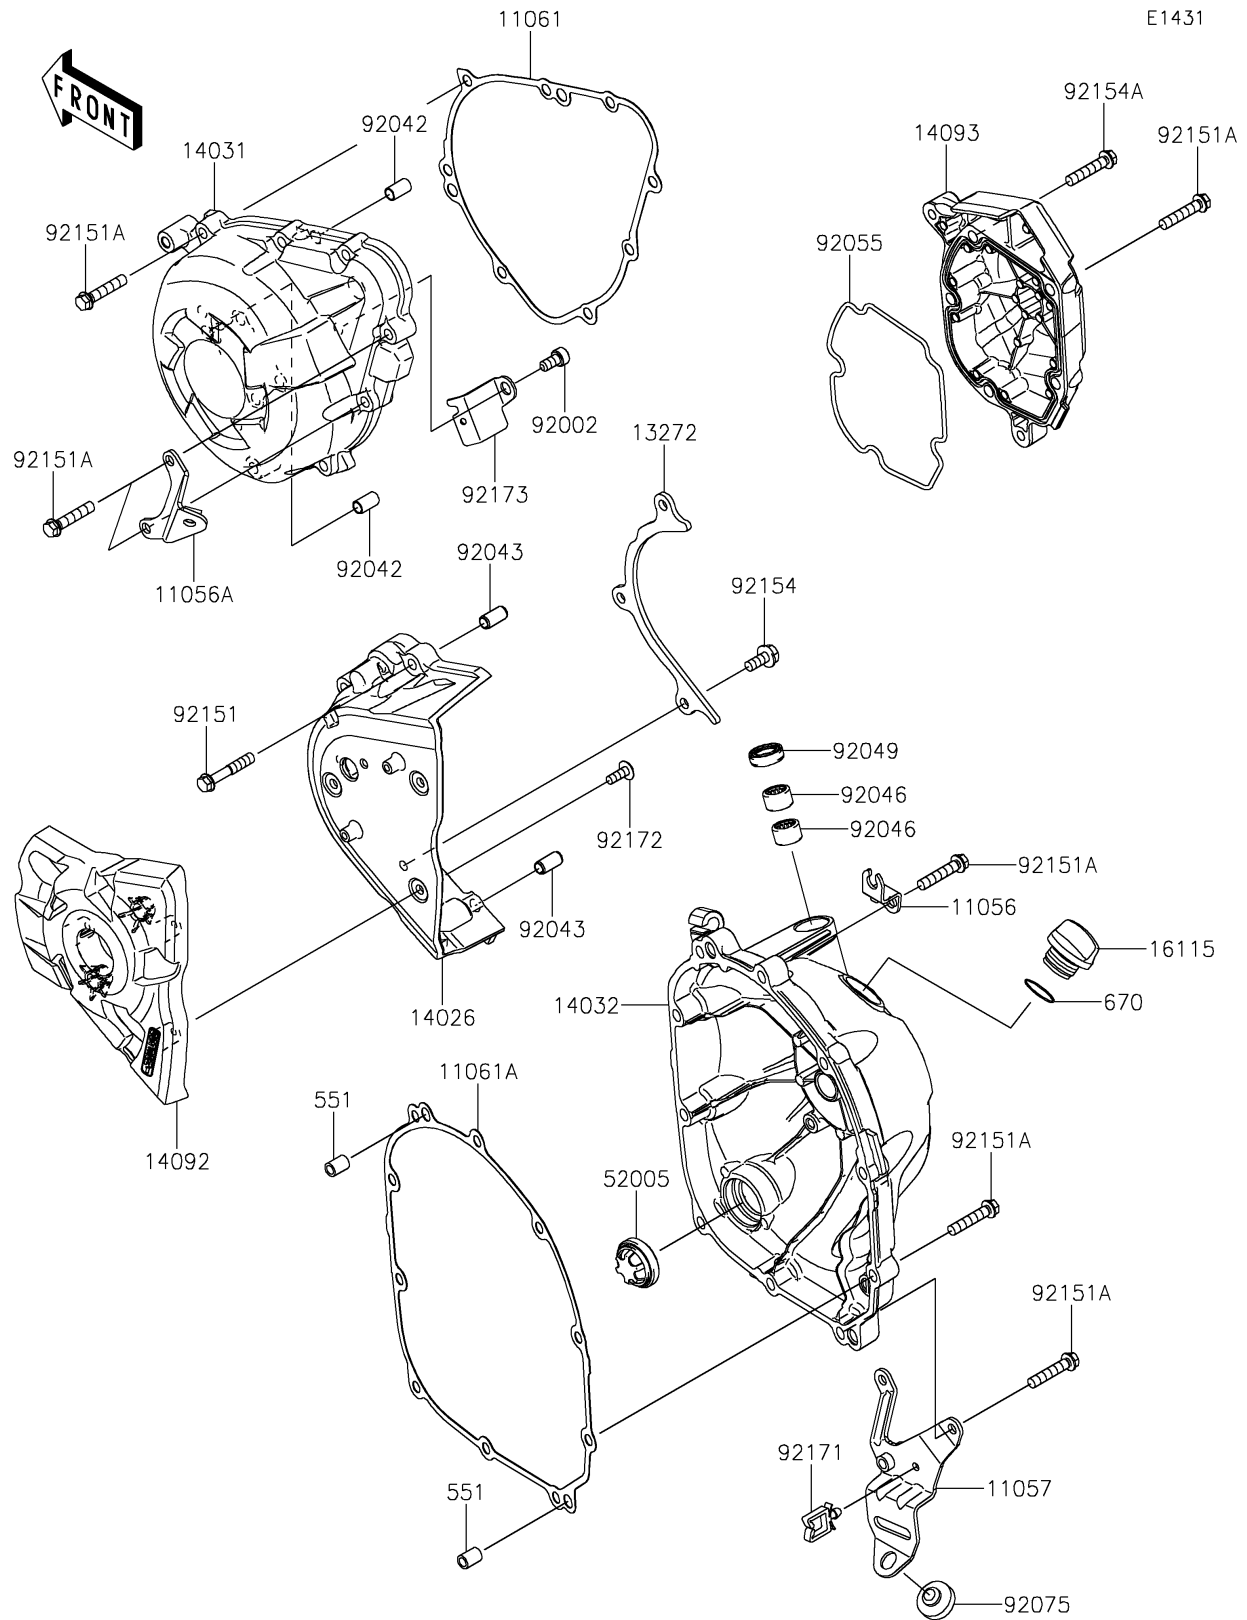

2017 NINJA® 1000 ABS PARTS DIAGRAM

Engine Cover(s)

2017 NINJA® 1000 ABS PARTS LIST

Engine Cover(s)

ITEM NAME	PART NUMBER	QUANTITY
BRACKET (Ref # 11056)	11056-0787	1
BRACKET (Ref # 11056A)	11056-0788	1
BRACKET (Ref # 11057)	11057-0445	1
GASKET,GENERATOR COVER (Ref # 11061)	11061-0403	1
GASKET,CLUTCH COVER (Ref # 11061A)	11061-0404	1
PLATE (Ref # 13272)	13272-0859	1
COVER-CHAIN (Ref # 14026)	14026-0093	1
COVER-GENERATOR (Ref # 14031)	14031-0610	1
COVER-CLUTCH (Ref # 14032)	14032-0631	1
COVER,OUTER (Ref # 14092)	14092-0032	1
COVER,PULSER (Ref # 14093)	14093-0543	1
CAP-OIL FILLER (Ref # 16115)	16115-1053	1
GAUGE (Ref # 52005)	52005-1120	1
PIN-DOWEL,8X14 (Ref # 551)	551A0814	1
O RING,20MM (Ref # 670)	670B2020	1
BOLT,SOCKET,6X12 (Ref # 92002)	92002-1796	1
PIN,DOWEL,6.3X8X14 (Ref # 92042)	92042-007	1
PIN,6.2X8X14 (Ref # 92043)	92043-1263	1
BEARING-NEEDLE,HK1210FM (Ref # 92046)	92046-0034	1
SEAL-OIL,CLUTCH RELEASE (Ref # 92049)	92049-1475	1
RING-O,PULSER COVER (Ref # 92055)	92055-0199	1
DAMPER (Ref # 92075)	92075-005	1
BOLT,6X35 (Ref # 92151)	92151-1135	1
BOLT,6X30 (Ref # 92151A)	92151-1873	1
BOLT,FLANGED,6X14 (Ref # 92154)	92154-0482	1
BOLT,6X30 (Ref # 92154A)	92154-2652	1
CLAMP (Ref # 92171)	92171-0290	1
SCREW,TAPPING,5X14 (Ref # 92172)	92172-0265	1
CLAMP (Ref # 92173)	92173-1321	1