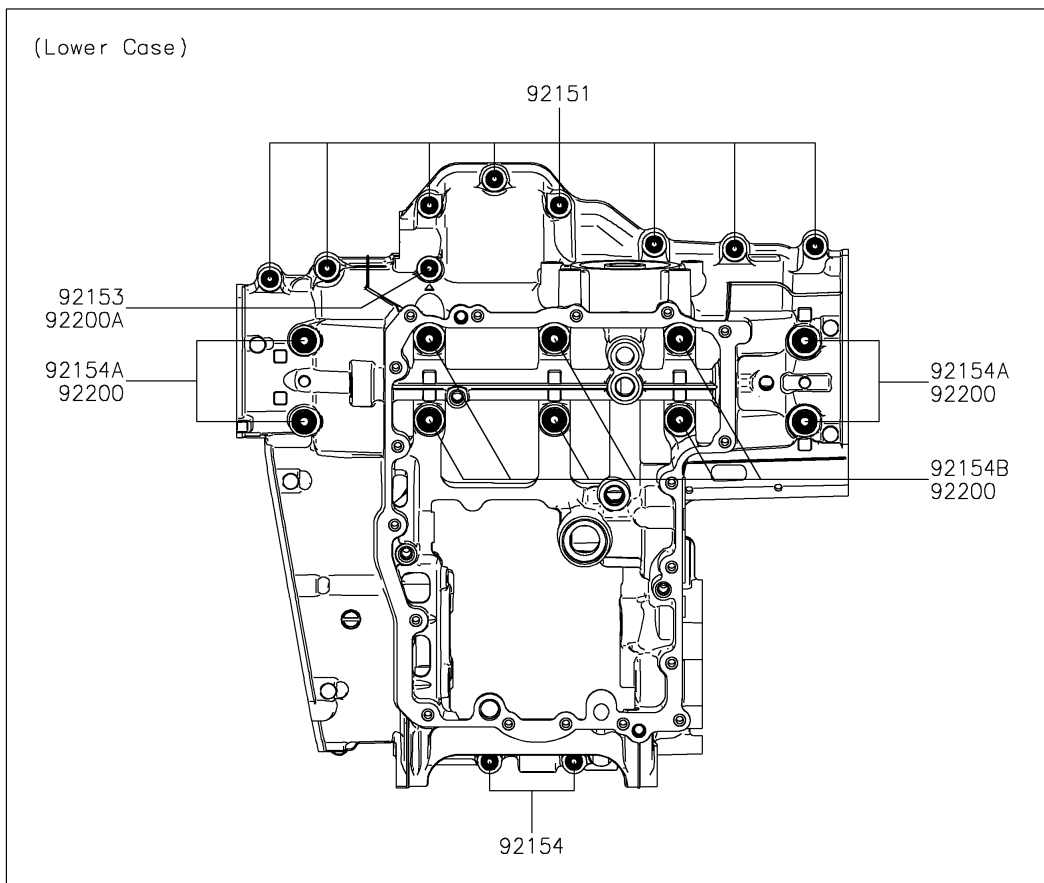

2017 NINJA® 1000 ABS PARTS DIAGRAM

Crankcase Bolt Pattern

E1412

2017 NINJA® 1000 ABS PARTS LIST

Crankcase Bolt Pattern

ITEM NAME	PART NUMBER	QUANTITY
BOLT,FLANGED,7X85 (Ref # 92150)	92150-1251	1
BOLT,8X70 (Ref # 92150A)	92150-1483	1
BOLT,6X40 (Ref # 92150B)	92150-1794	1
BOLT,FLANGED,7X45 (Ref # 92151)	92151-1539	1
BOLT,FLANGED,7X60 (Ref # 92153)	92153-1045	1
BOLT,FLANGED,6X68 (Ref # 92153A)	92153-1637	1
BOLT,FLANGED,7X50 (Ref # 92154)	92154-0372	1
BOLT,FLANGED,9X100 (Ref # 92154A)	92154-2639	1
BOLT,FLANGED,9X90 (Ref # 92154B)	92154-2640	1
WASHER,9.2X19X2.3 (Ref # 92200)	92200-0115	1
WASHER (Ref # 92200A)	92200-0556	1