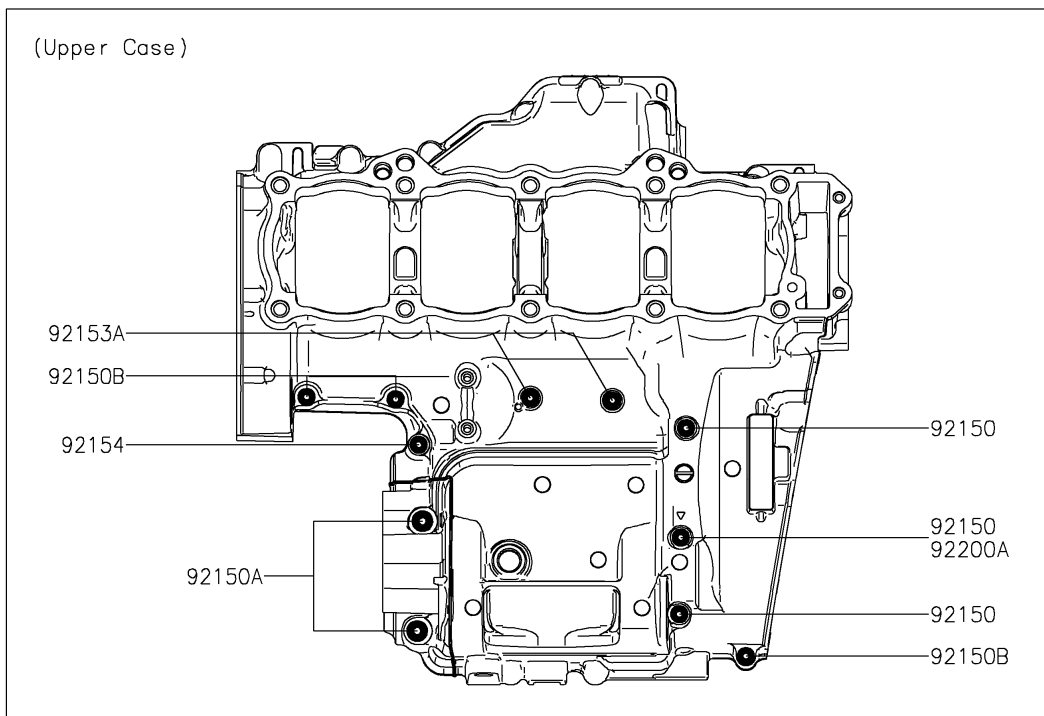

2017 NINJA® 1000 ABS PARTS DIAGRAM

Crankcase Bolt Pattern

E1412

2017 NINJA® 1000 ABS PARTS LIST

Crankcase Bolt Pattern

ITEM NAME	PART NUMBER	QUANTITY
BOLT,FLANGED,7X85 (Ref # 92150)	92150-1251	1
BOLT,8X70 (Ref # 92150A)	92150-1483	1
BOLT,6X40 (Ref # 92150B)	92150-1794	1
BOLT,FLANGED,7X45 (Ref # 92151)	92151-1539	1
BOLT,FLANGED,7X60 (Ref # 92153)	92153-1045	1
BOLT,FLANGED,6X68 (Ref # 92153A)	92153-1637	1
BOLT,FLANGED,7X50 (Ref # 92154)	92154-0372	1
BOLT,FLANGED,9X100 (Ref # 92154A)	92154-2639	1
BOLT,FLANGED,9X90 (Ref # 92154B)	92154-2640	1
WASHER,9.2X19X2.3 (Ref # 92200)	92200-0115	1
WASHER (Ref # 92200A)	92200-0556	1