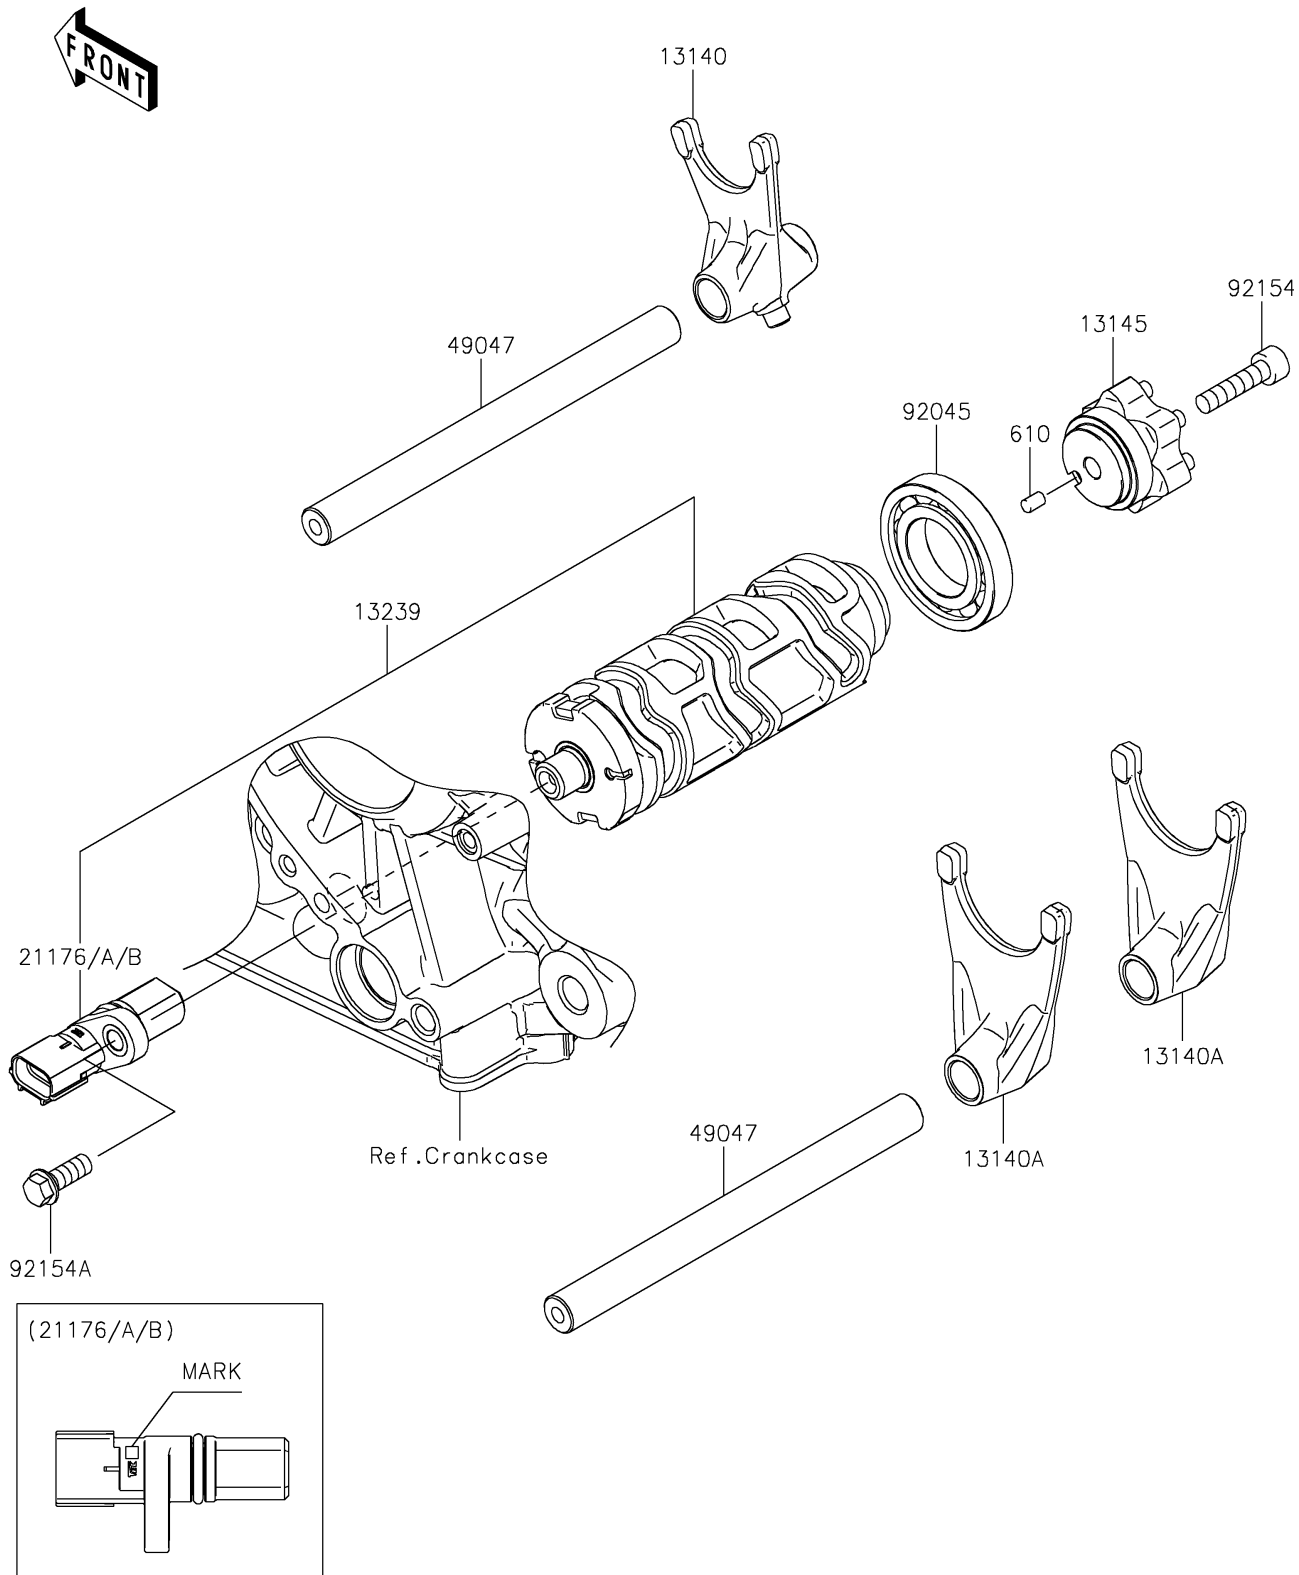

## 2017 NINJA® 1000 ABS PARTS DIAGRAM

Gear Change Drum/Shift Fork(s)

E1362

## 2017 NINJA® 1000 ABS PARTS LIST

Gear Change Drum/Shift Fork(s)

ITEM NAME	PART NUMBER	QUANTITY
FORK-SHIFT (Ref # 13140)	13140-0061	1
FORK-SHIFT (Ref # 13140A)	13140-0062	1
CAM-CHANGE DRUM (Ref # 13145)	13145-0048	1
DRUM-ASSY-CHANGE (Ref # 13239)	13239-0577	1
SENSOR,GEAR POSITION,M MARK (Ref # 21176)	21176-0825	1
SENSOR,GEAR POSITION,H MARK (Ref # 21176A)	21176-0845	1
SENSOR,GEAR POSITION,L MARK (Ref # 21176B)	21176-0846	1
ROD-SHIFT (Ref # 49047)	49047-0023	1
ROLLER,4X6 (Ref # 610)	610A0406	1
BEARING-BALL,16005 (Ref # 92045)	92045-1045	1
BOLT,SOCKET,6X25 (Ref # 92154)	92154-0477	1
BOLT,FLANGED,6X16 (Ref # 92154A)	92154-2096	1