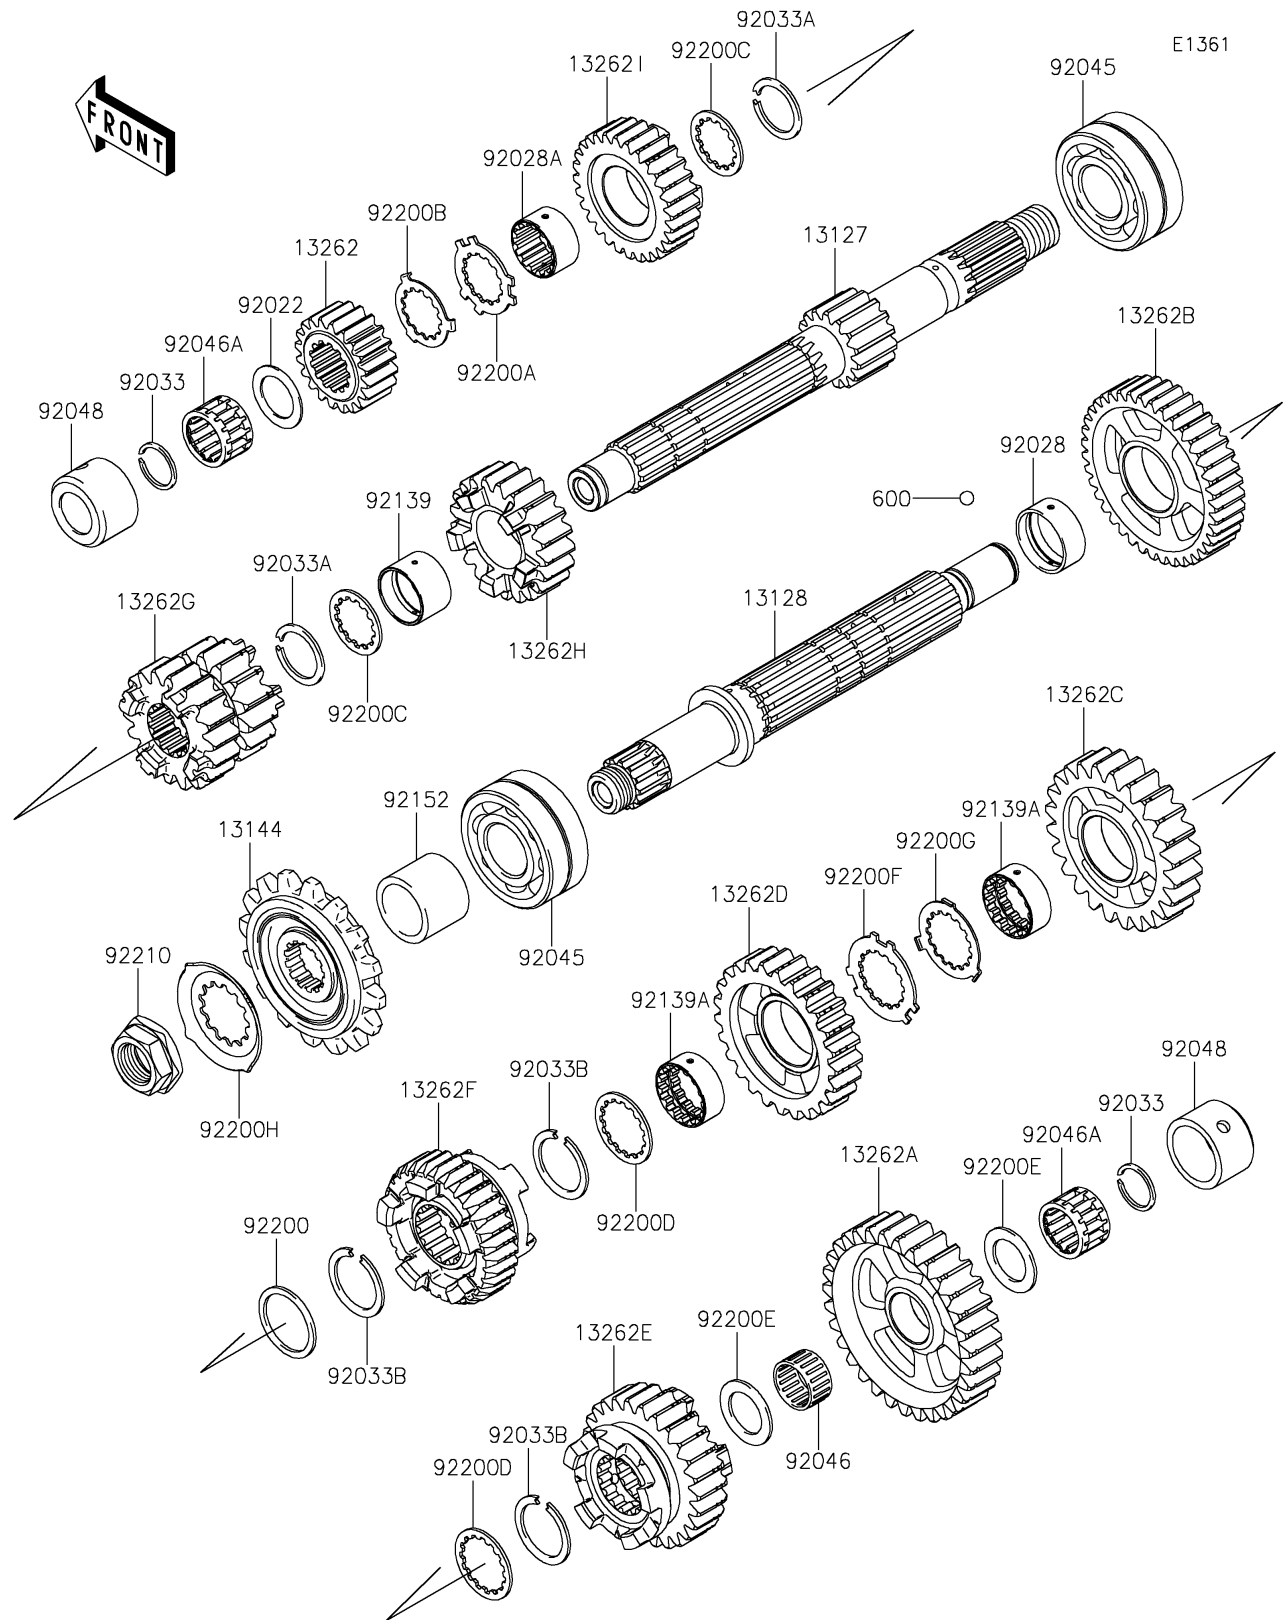

2017 NINJA® 1000 ABS PARTS DIAGRAM

Transmission

2017 NINJA® 1000 ABS PARTS LIST

Transmission

ITEM NAME	PART NUMBER	QUANTITY
SHAFT-TRANSMISSION INPUT (Ref # 13127)	13127-0073	1
SHAFT-TRANSMISSION OUTPUT (Ref # 13128)	13128-0054	1
SPROCKET-OUTPUT,15T (Ref # 13144)	13144-0579	1
GEAR,INPUT 2ND,20T (Ref # 13262)	13262-0753	1
GEAR,OUTPUT LOW,39T (Ref # 13262A)	13262-1255	1
GEAR,OUTPUT 2ND,39T (Ref # 13262B)	13262-1256	1
GEAR,OUTPUT 3RD,24T (Ref # 13262C)	13262-1257	1
GEAR,OUTPUT 4TH,25T (Ref # 13262D)	13262-1258	1
GEAR,OUTPUT 5TH,26T (Ref # 13262E)	13262-1259	1
GEAR,OUTPUT TOP,31T (Ref # 13262F)	13262-1260	1
GEAR,INPUT 3RD&4TH,15T&18T (Ref # 13262G)	13262-1270	1
GEAR,INPUT 5TH,21T (Ref # 13262H)	13262-1271	1
GEAR,INPUT TOP,28T (Ref # 13262I)	13262-1272	1
BALL-STEEL,5/32 (Ref # 600)	600A0500	1
WASHER,20.5X30X1,STEEL (Ref # 92022)	92022-112	1
BUSHING,OUTPUT,2ND (Ref # 92028)	92028-1739	1
BUSHING,INPUT TOP GEAR (Ref # 92028A)	92028-1915	1
RING-SNAP,20MM (Ref # 92033)	92033-015	1
RING-SNAP,24MM (Ref # 92033A)	92033-026	1
RING-SNAP,T=1.5 (Ref # 92033B)	92033-1249	1
BEARING-BALL,DAC2557NSSH (Ref # 92045)	92045-0003	1
BEARING-NEEDLE,K20X24X13 (Ref # 92046)	92046-1219	1
BEARING-NEEDLE,PK20X27X17X3 (Ref # 92046A)	92046-1303	1
RACE (Ref # 92048)	92048-0016	1
BUSHING,25X28X17.8 (Ref # 92139)	92139-0280	1
BUSHING,OUTPUT,3RD&4TH (Ref # 92139A)	92139-0281	1
COLLAR,SPROCKET (Ref # 92152)	92152-0812	1
WASHER,28.1X34.0X1.6 (Ref # 92200)	92200-0228	1
WASHER,25.2X34.2X1.5 (Ref # 92200A)	92200-0520	1

2017 NINJA® 1000 ABS PARTS LIST

Transmission

ITEM NAME	PART NUMBER	QUANTITY
WASHER,25.2X32X1 (Ref # 92200B)	92200-0521	1
WASHER,25.2X31.0X1.5 (Ref # 92200C)	92200-1239	1
WASHER,28.5X34.0X1.5 (Ref # 92200D)	92200-1240	1
WASHER,20.5X31X1.5 (Ref # 92200E)	92200-1375	1
WASHER,25.8X40.5X1.5 (Ref # 92200F)	92200-1522	1
WASHER,25.2X37.0X1.0 (Ref # 92200G)	92200-1523	1
WASHER (Ref # 92200H)	92200-1720	1
NUT,20MM (Ref # 92210)	92210-0850	1