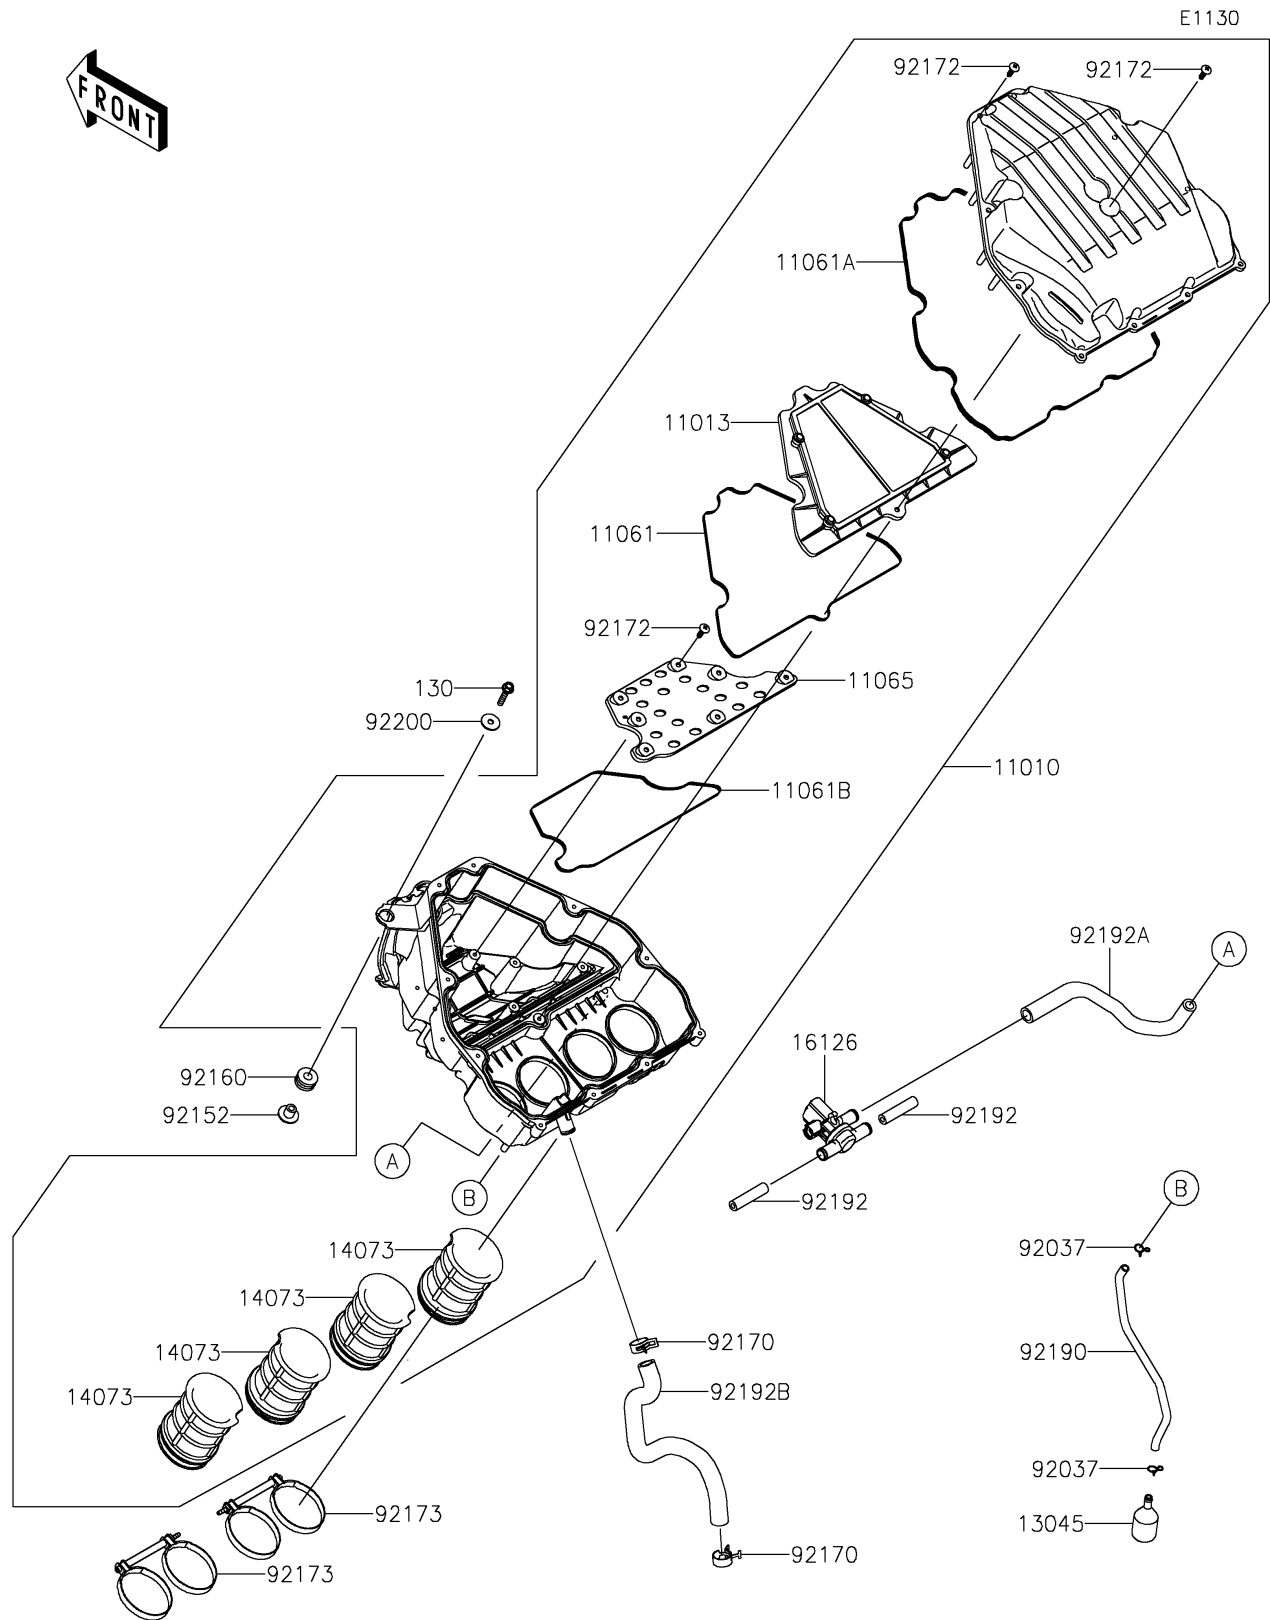

## 2017 NINJA® 1000 ABS PARTS DIAGRAM

Air Cleaner

## 2017 NINJA® 1000 ABS PARTS LIST

Air Cleaner

ITEM NAME	PART NUMBER	QUANTITY
FILTER-ASSY-AIR (Ref # 11010)	11010-0857	1
ELEMENT-AIR FILTER (Ref # 11013)	11013-0712	1
GASKET,ELEMENT (Ref # 11061)	11061-0405	1
GASKET,CASE (Ref # 11061A)	11061-0406	1
GASKET (Ref # 11061B)	11061-0424	1
CAP (Ref # 11065)	11065-0815	1
BOLT-FLANGED,6X30 (Ref # 130)	130BB0630	1
RECEIVER-OIL (Ref # 13045)	13045-1057	1
DUCT,INTAKE FUNNEL (Ref # 14073)	14073-0722	1
VALVE,AIR SWITCHING (Ref # 16126)	16126-0745	1
CLAMP (Ref # 92037)	92037-1712	1
COLLAR,6.5X10.5X13.1 (Ref # 92152)	92152-0547	1
DAMPER (Ref # 92160)	92160-1162	1
CLAMP (Ref # 92170)	92170-1060	1
SCREW,TAPPING,5X20 (Ref # 92172)	92172-0483	1
CLAMP (Ref # 92173)	92173-0115	1
TUBE,6X9X300 (Ref # 92190)	92190-1253	1
TUBE,HEAD-ASWV (Ref # 92192)	92192-0843	1
TUBE,ASV-A/C (Ref # 92192A)	92192-0844	1
TUBE,BLOWBY (Ref # 92192B)	92192-0845	1
WASHER,6.5X22X1.6 (Ref # 92200)	92200-1087	1