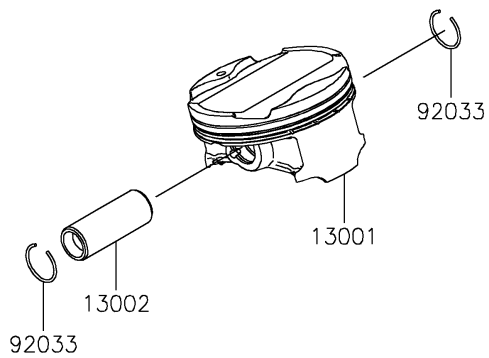

2017 NINJA® 1000 ABS PARTS DIAGRAM

Cylinder/Piston(s)

E1120

2017 NINJA® 1000 ABS PARTS LIST

Cylinder/Piston(s)

ITEM NAME	PART NUMBER	QUANTITY
CYLINDER-ENGINE (Ref # 11005)	11005-0627	1
GASKET,CYLINDER BASE (Ref # 11061)	11061-0402	1
PISTON-ENGINE (Ref # 13001)	13001-0114	1
PIN-PISTON (Ref # 13002)	13002-0004	1
RING-SET-PISTON (Ref # 13008)	13008-0572	1
RING-SNAP (Ref # 92033)	92033-1054	1