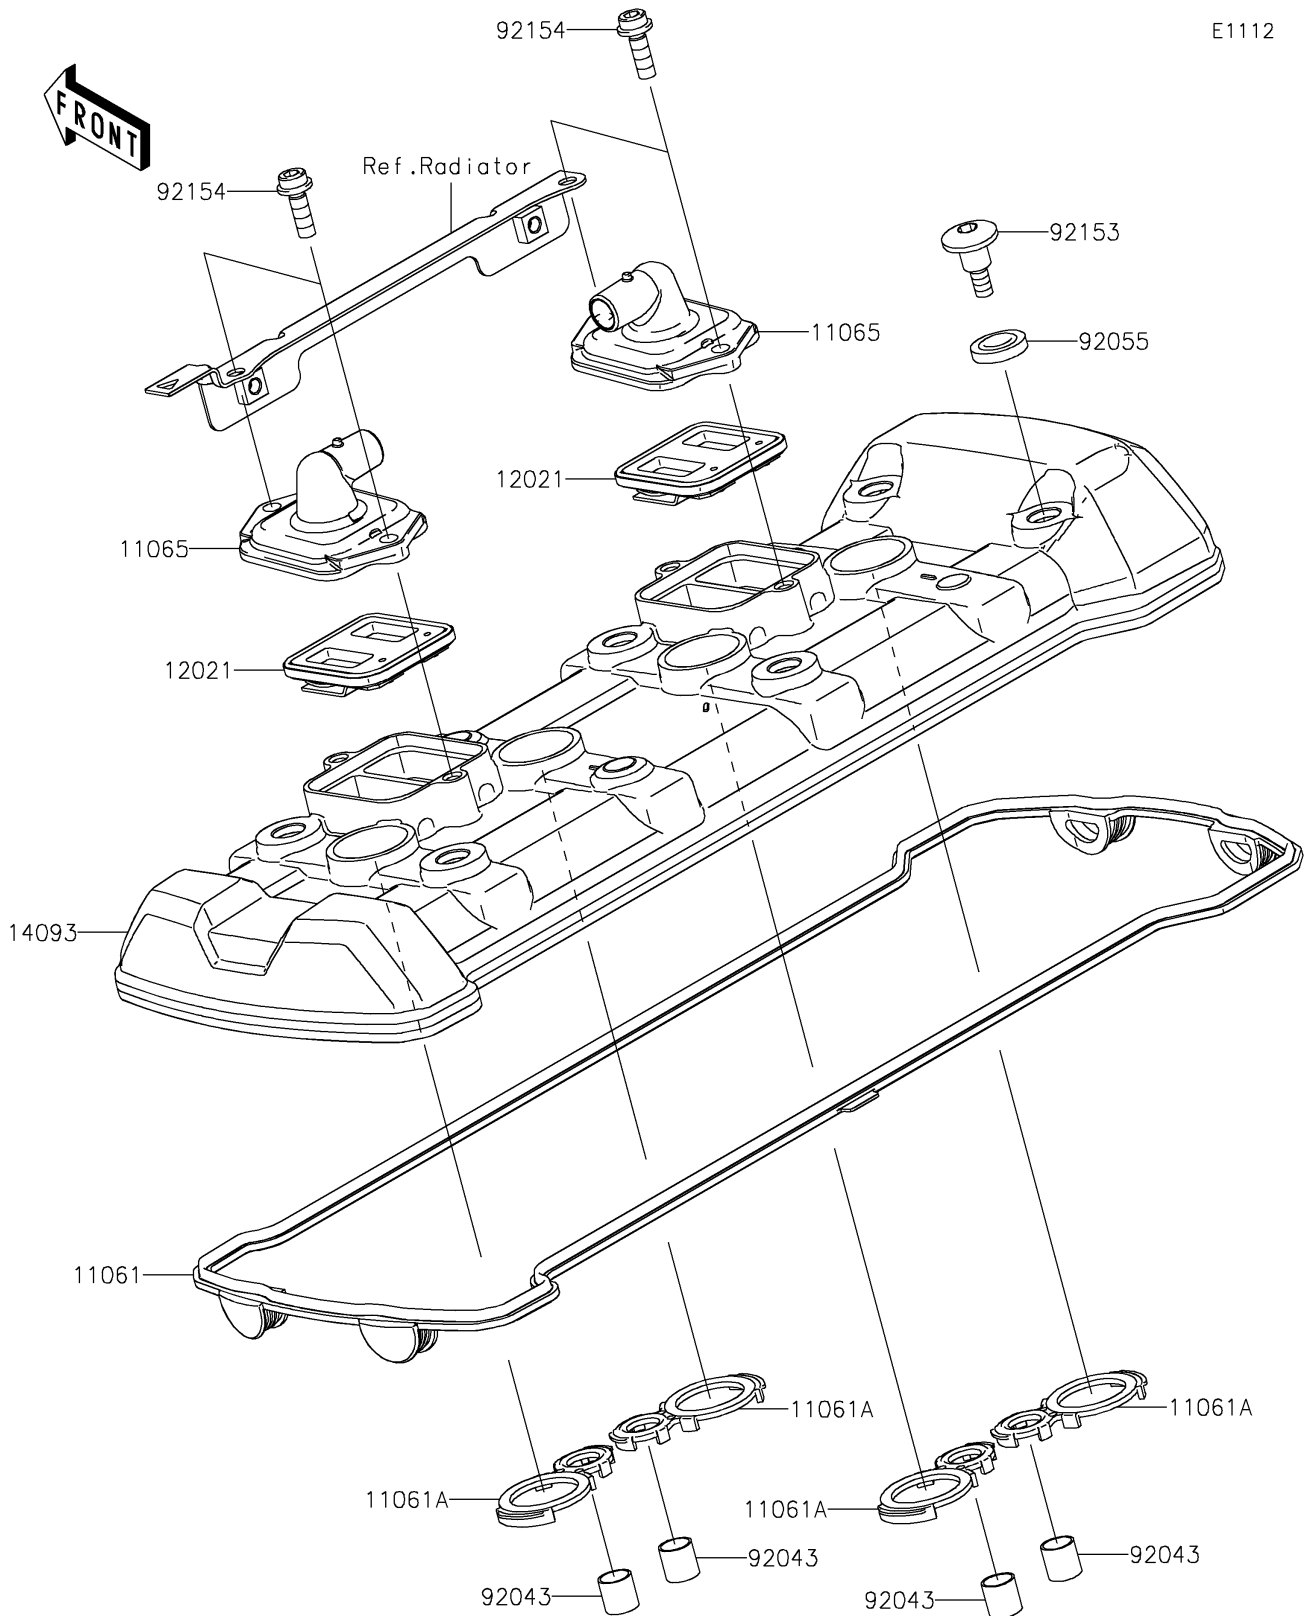

2017 NINJA® 1000 ABS PARTS DIAGRAM

Cylinder Head Cover

E1112

2017 NINJA® 1000 ABS PARTS LIST

Cylinder Head Cover

ITEM NAME	PART NUMBER	QUANTITY
GASKET,HEAD COVER (Ref # 11061)	11061-0914	1
GASKET,SPARK PLUG (Ref # 11061A)	11061-1213	1
CAP,HEAD COVER (Ref # 11065)	11065-0328	1
VALVE-ASSY-REED (Ref # 12021)	12021-0016	1
COVER,HEAD (Ref # 14093)	14093-0562	1
PIN,10.1X12X14 (Ref # 92043)	92043-4009	1
RING-O (Ref # 92055)	92055-0785	1
BOLT,SOCKET,6X22.5 (Ref # 92153)	92153-1779	1
BOLT,SOCKET,6X18 (Ref # 92154)	92154-0351	1