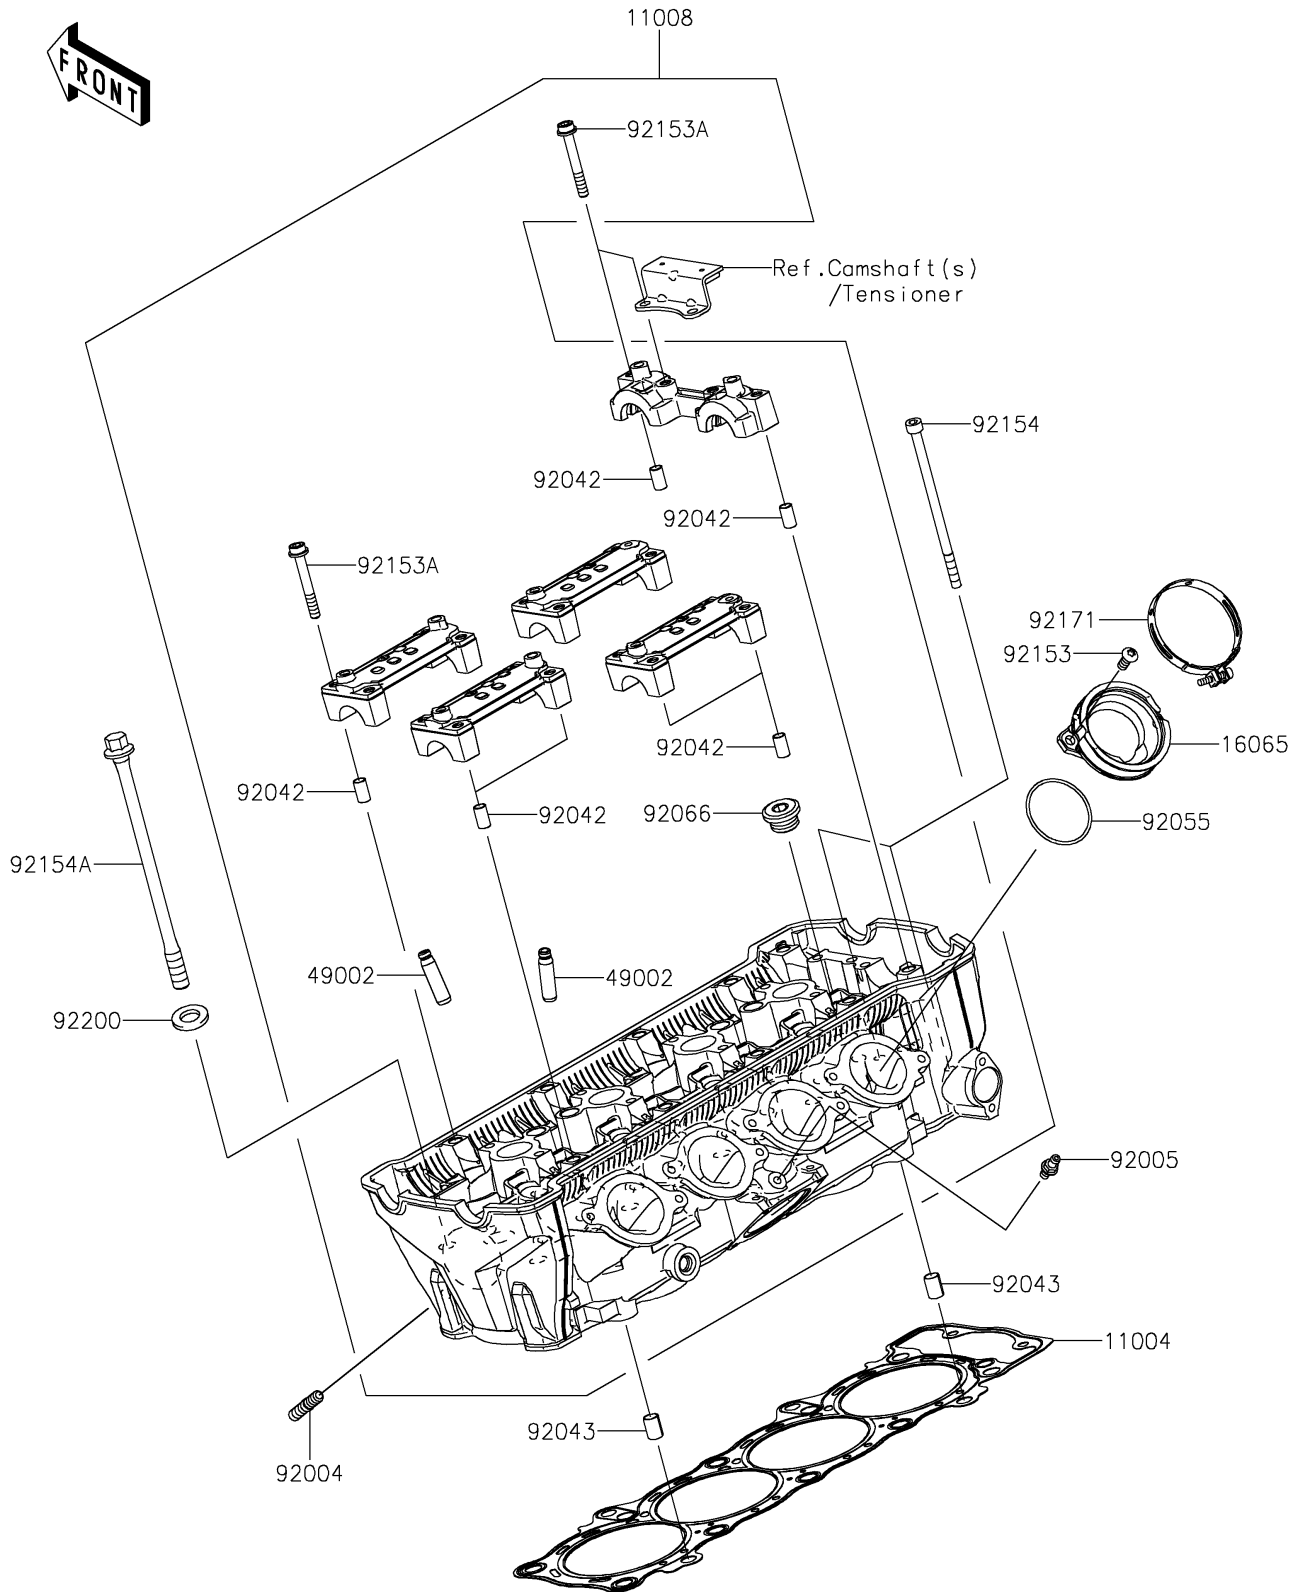

2017 NINJA® 1000 ABS PARTS DIAGRAM

Cylinder Head

E1111

2017 NINJA® 1000 ABS PARTS LIST

Cylinder Head

ITEM NAME	PART NUMBER	QUANTITY
GASKET-HEAD (Ref # 11004)	11004-0084	1
HEAD-COMP-CYLINDER (Ref # 11008)	11008-0897	1
HOLDER-CARBURETOR (Ref # 16065)	16065-0067	1
GUIDE-VALVE (Ref # 49002)	49002-0009	1
STUD (Ref # 92004)	92004-0050	1
FITTING (Ref # 92005)	92005-1273	1
PIN,DOWEL,6.3X8X14 (Ref # 92042)	92042-007	1
PIN,8.2X10X14 (Ref # 92043)	92043-1264	1
RING-O,42X1.9 (Ref # 92055)	92055-1536	1
PLUG,18X10 (Ref # 92066)	92066-0832	1
BOLT,TORX,6X14 (Ref # 92153)	92153-0406	1
BOLT,SOCKET,6X45 (Ref # 92153A)	92153-0656	1
BOLT,SOCKET,6X115 (Ref # 92154)	92154-0205	1
BOLT,FLANGED,10X165 (Ref # 92154A)	92154-2638	1
CLAMP,60MM (Ref # 92171)	92171-0729	1
WASHER,10.2X18.4X1.8 (Ref # 92200)	92200-1691	1