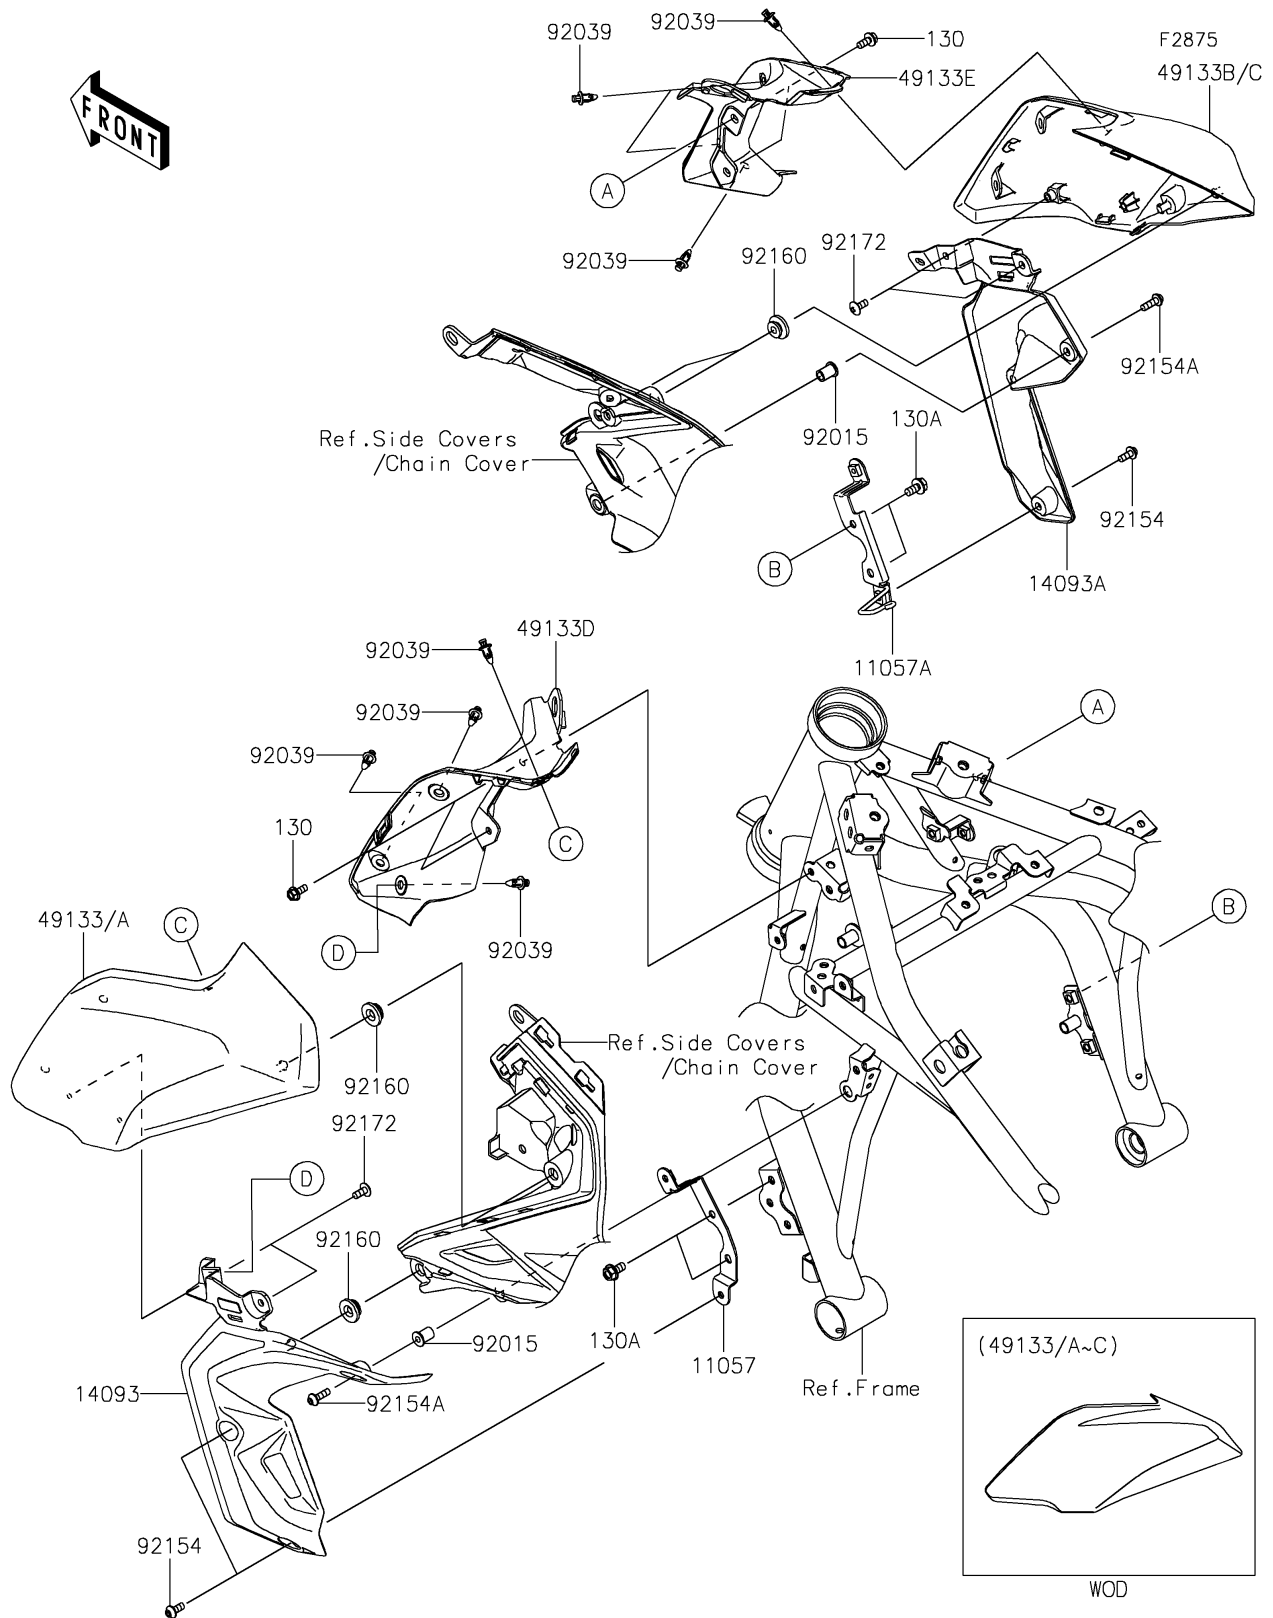

## 2017 PARTS DIAGRAM

Shroud

## 2017 PARTS LIST

Shroud

ITEM NAME	PART NUMBER	QUANTITY
BRACKET,RADIATOR COVER,LH (Ref # 11057)	11057-0120	1
BRACKET,RADIATOR COVER,RH (Ref # 11057A)	11057-0121	1
BOLT-FLANGED,5X12 (Ref # 130)	130BA0512	1
BOLT-FLANGED,6X12 (Ref # 130A)	130BA0612	1
COVER,RADIATOR,LH (Ref # 14093)	14093-0488	1
COVER,RADIATOR,RH (Ref # 14093A)	14093-0489	1
SHROUD,LH,M.S.BLACK (Ref # 49133)	49133-0019-660	1
SHROUD,LH,M.F.S.BLACK (Ref # 49133A)	49133-0019-739	1
SHROUD,RH,M.S.BLACK (Ref # 49133B)	49133-0020-660	1
SHROUD,RH,M.F.S.BLACK (Ref # 49133C)	49133-0020-739	1
SHROUD,LH,INNER (Ref # 49133D)	49133-0021	1
SHROUD,RH,INNER (Ref # 49133E)	49133-0022	1
NUT,WELL,5MM (Ref # 92015)	92015-1757	1
RIVET (Ref # 92039)	92039-0709	1
BOLT,SOCKET,5X12 (Ref # 92154)	92154-0917	1
BOLT,SOCKET,5X16 (Ref # 92154A)	92154-1701	1
DAMPER (Ref # 92160)	92160-1613	1
SCREW,5X12 (Ref # 92172)	92172-0821	1