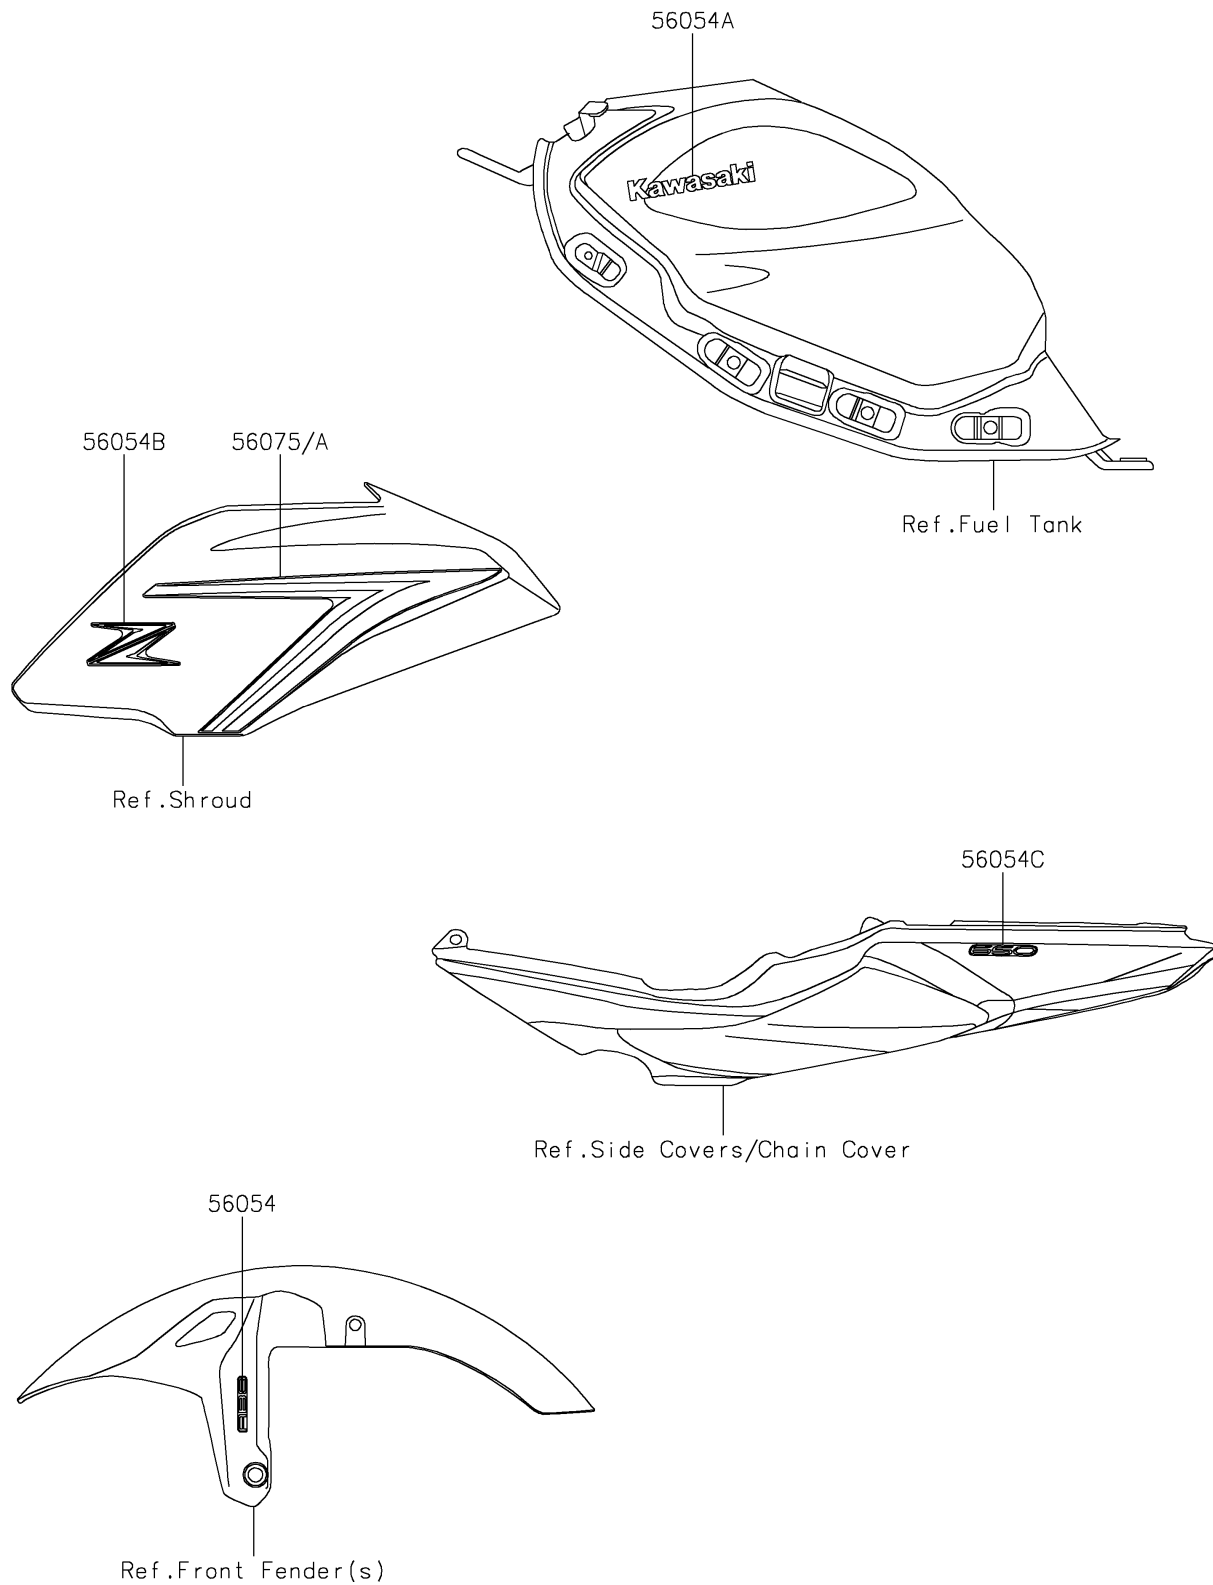

2017 PARTS DIAGRAM

Decals(Black)(HHF)

F2861

2017 PARTS LIST

Decals(Black)(HHF)

ITEM NAME	PART NUMBER	QUANTITY
MARK,FR FENDER,ABS (Ref # 56054)	56054-1064	1
MARK,FUEL TANK,KAWASAKI (Ref # 56054A)	56054-2134	1
MARK,SHROUD,Z (Ref # 56054B)	56054-2135	1
MARK,TAIL COVER,650 (Ref # 56054C)	56054-2160	1
PATTERN,SHROUD,LH (Ref # 56075)	56075-2385	1
PATTERN,SHROUD,RH (Ref # 56075A)	56075-2386	1