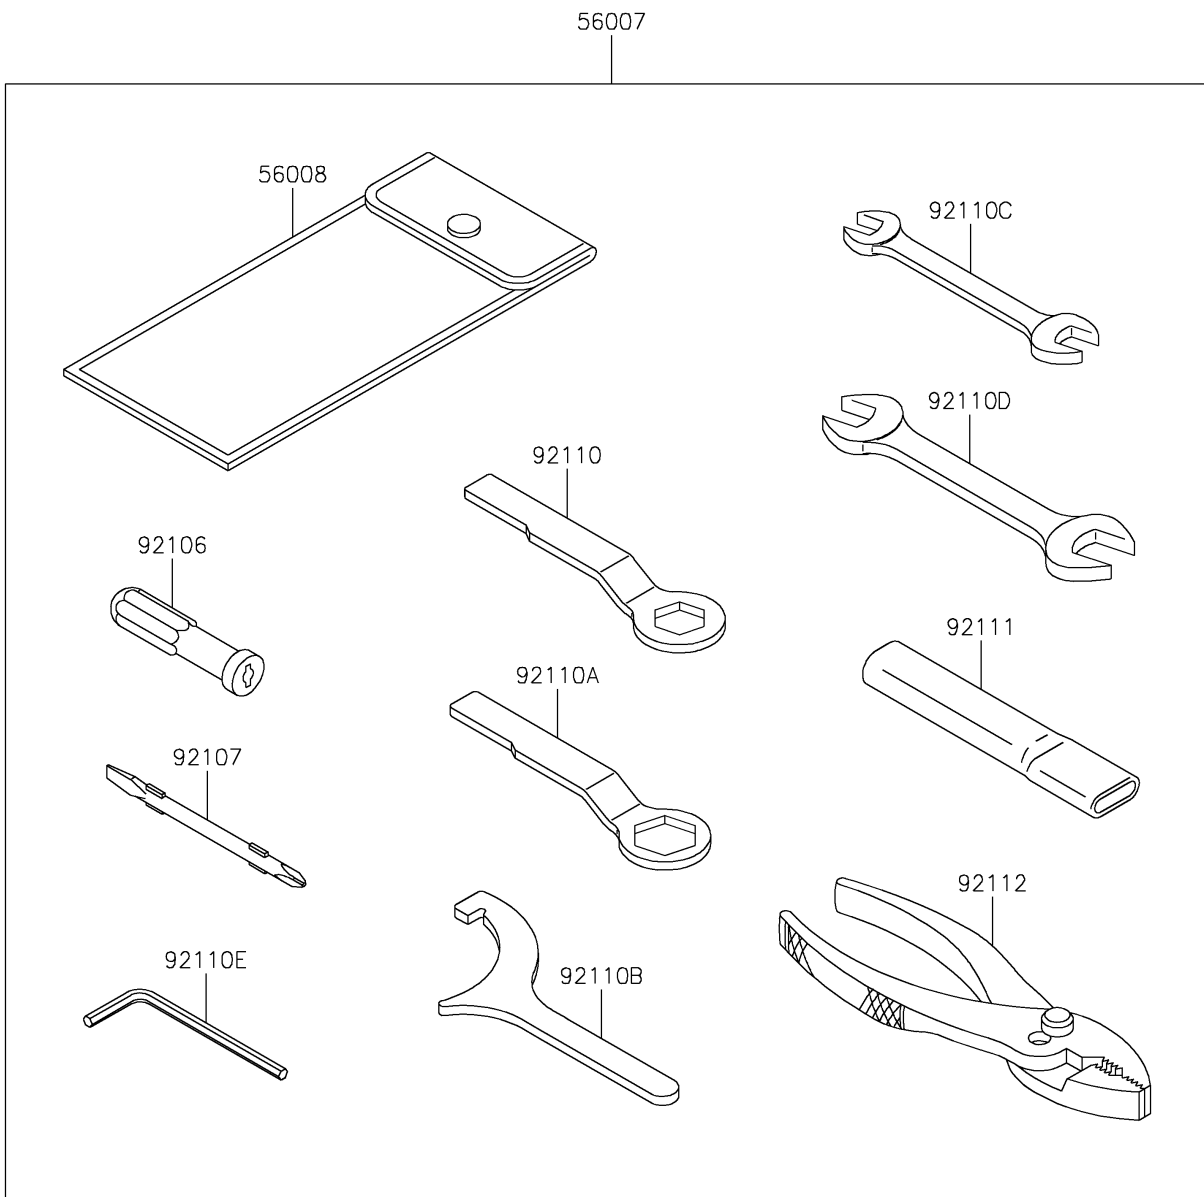

2017 PARTS DIAGRAM

Owner's Tools

F2810

2017 PARTS LIST

Owner's Tools

| ITEM NAME | PART NUMBER | QUANTITY |
|---|-------------|----------|
| TOOL-KIT (Ref # 56007) | 56007-0149 | 1 |
| BAG,TOOL (Ref # 56008) | 56008-0036 | 1 |
| GASKET-LIQUID,TB1211,WHITE (Ref # 56019) | 56019-120 | 1 |
| GASKET-LIQUID,TB1211F,CLEAR (Ref # 92104) | 92104-0004 | 1 |
| GASKET-LIQUID,TB1216B,BLACK (Ref # 92104A) | 92104-1064 | 1 |
| GASKET-LIQUID,TB1207B,BLACK (Ref # 92104B) | 92104-2068 | 1 |
| GRIP-SCREW DRIVER (Ref # 92106) | 92106-0004 | 1 |
| TOOL-DRIVER,#2PHILLIPS&SLOT (Ref # 92107) | 92107-0019 | 1 |
| TOOL-WRENCH,BOX END,22MM (Ref # 92110) | 92110-0064 | 1 |
| TOOL-WRENCH,BOX END,27MM (Ref # 92110A) | 92110-0065 | 1 |
| TOOL-WRENCH,HOOK SPANNER,R37.5 (Ref # 92110B) | 92110-0558 | 1 |
| TOOL-WRENCH,OPEN END,10X12 (Ref # 92110C) | 92110-0564 | 1 |
| TOOL-WRENCH,OPEN END,12X14 (Ref # 92110D) | 92110-0565 | 1 |
| TOOL-WRENCH,ALLEN,4MM (Ref # 92110E) | 92110-0567 | 1 |
| TOOL-BAR,WRENCH (Ref # 92111) | 92111-0008 | 1 |
| TOOL-PLIERS (Ref # 92112) | 92112-0007 | 1 |