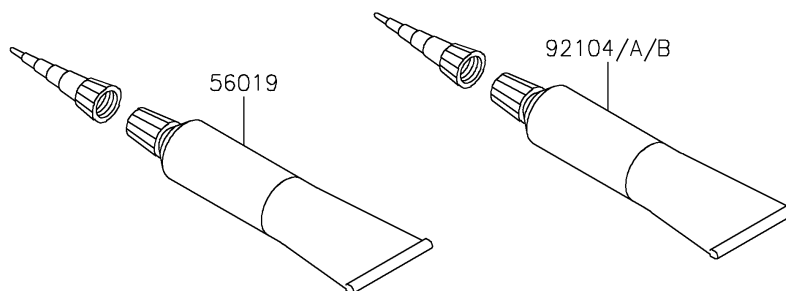

2017 PARTS DIAGRAM

Owner's Tools

F2810

2017 PARTS LIST

Owner's Tools

| ITEM NAME | PART NUMBER | QUANTITY |
|---|-------------|----------|
| TOOL-KIT (Ref # 56007) | 56007-0149 | 1 |
| BAG,TOOL (Ref # 56008) | 56008-0036 | 1 |
| GASKET-LIQUID,TB1211,WHITE (Ref # 56019) | 56019-120 | 1 |
| GASKET-LIQUID,TB1211F,CLEAR (Ref # 92104) | 92104-0004 | 1 |
| GASKET-LIQUID,TB1216B,BLACK (Ref # 92104A) | 92104-1064 | 1 |
| GASKET-LIQUID,TB1207B,BLACK (Ref # 92104B) | 92104-2068 | 1 |
| GRIP-SCREW DRIVER (Ref # 92106) | 92106-0004 | 1 |
| TOOL-DRIVER,#2PHILLIPS&SLOT (Ref # 92107) | 92107-0019 | 1 |
| TOOL-WRENCH,BOX END,22MM (Ref # 92110) | 92110-0064 | 1 |
| TOOL-WRENCH,BOX END,27MM (Ref # 92110A) | 92110-0065 | 1 |
| TOOL-WRENCH,HOOK SPANNER,R37.5 (Ref # 92110B) | 92110-0558 | 1 |
| TOOL-WRENCH,OPEN END,10X12 (Ref # 92110C) | 92110-0564 | 1 |
| TOOL-WRENCH,OPEN END,12X14 (Ref # 92110D) | 92110-0565 | 1 |
| TOOL-WRENCH,ALLEN,4MM (Ref # 92110E) | 92110-0567 | 1 |
| TOOL-BAR,WRENCH (Ref # 92111) | 92111-0008 | 1 |
| TOOL-PLIERS (Ref # 92112) | 92112-0007 | 1 |