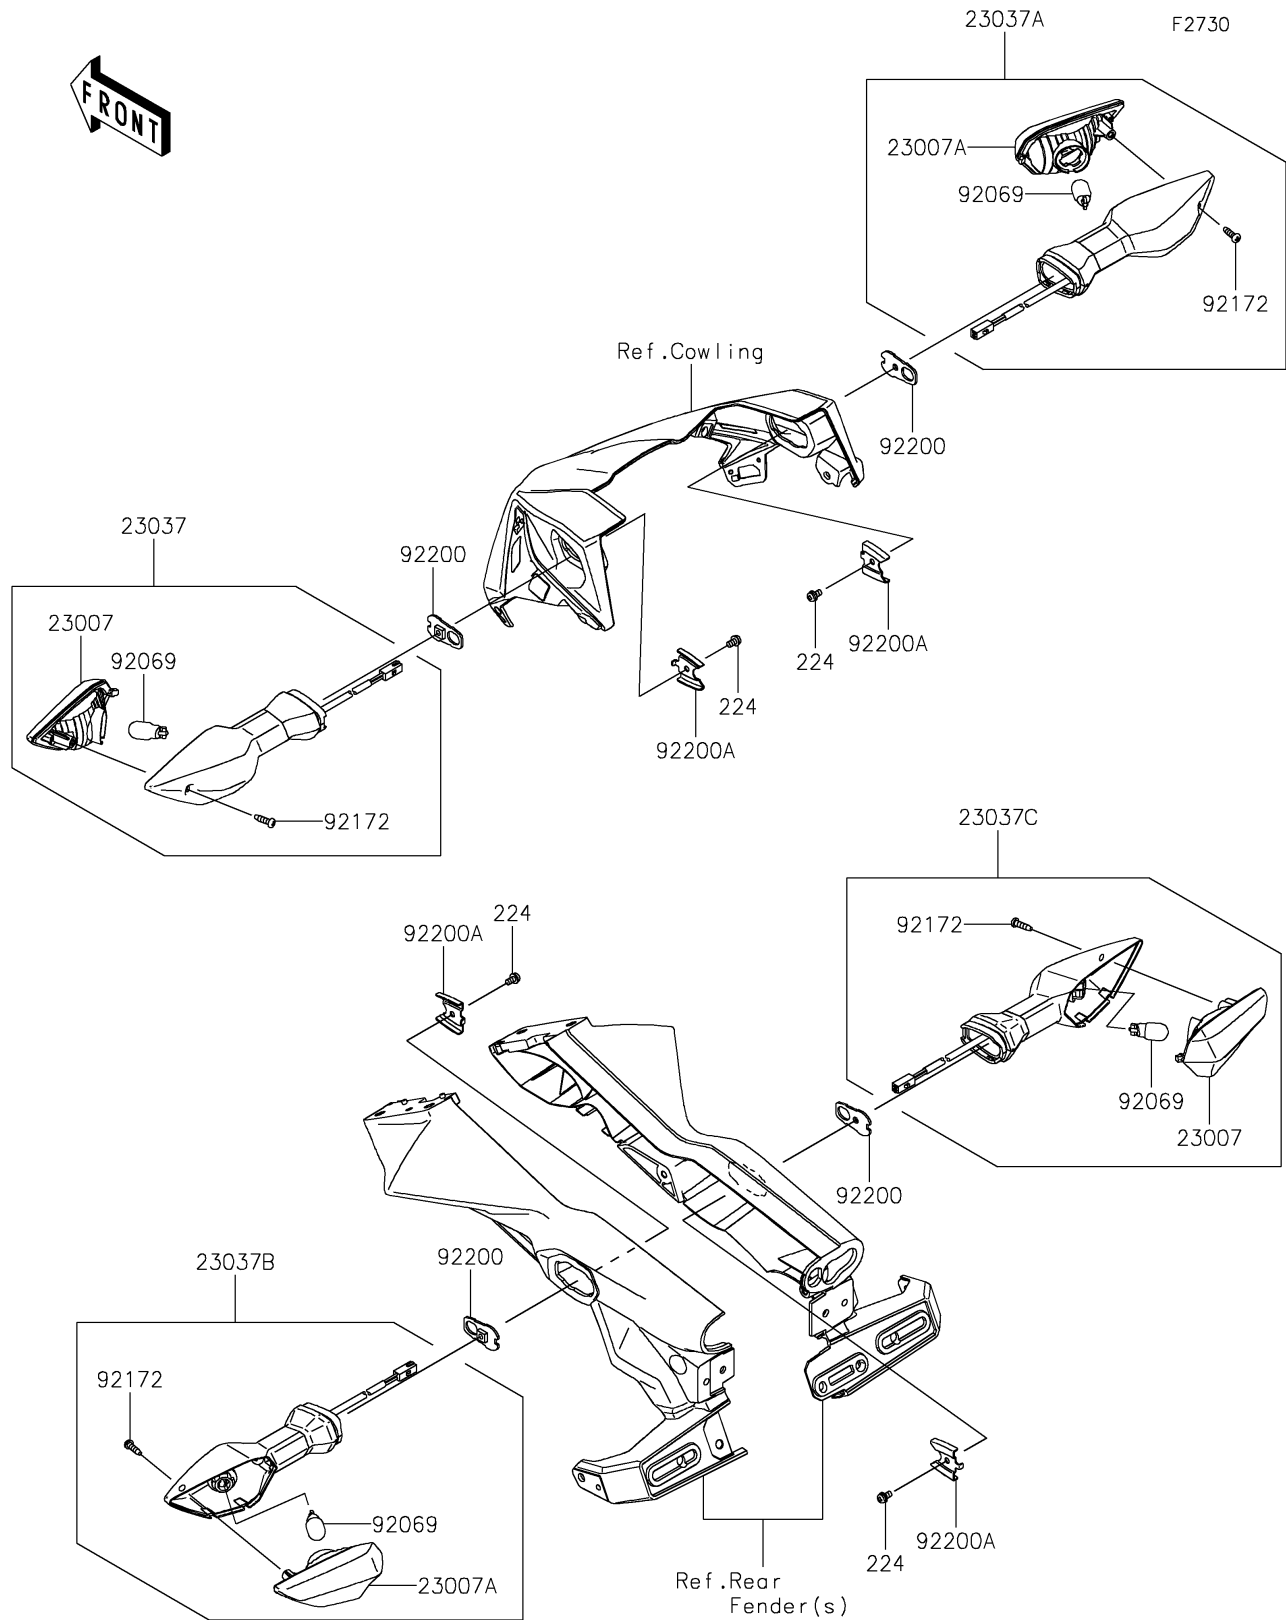

## 2017 PARTS DIAGRAM

Turn Signals

## 2017 PARTS LIST

Turn Signals

ITEM NAME	PART NUMBER	QUANTITY
SCREW-PAN-WP-CROS,4X8 (Ref # 224)	224AB0408	1
LENS-COMP (Ref # 23007)	23007-0205	1
LENS-COMP (Ref # 23007A)	23007-0206	1
LAMP-ASSY-SIGNAL,FR,LH (Ref # 23037)	23037-0330	1
LAMP-ASSY-SIGNAL,FR,RH (Ref # 23037A)	23037-0331	1
LAMP-ASSY-SIGNAL,RR,LH (Ref # 23037B)	23037-0332	1
LAMP-ASSY-SIGNAL,RR,RH (Ref # 23037C)	23037-0333	1
BULB,12V 10W (Ref # 92069)	92069-0090	1
SCREW,4X14 (Ref # 92172)	92172-1117	1
WASHER,NUT 4MM (Ref # 92200)	92200-0854	1
WASHER (Ref # 92200A)	92200-0855	1