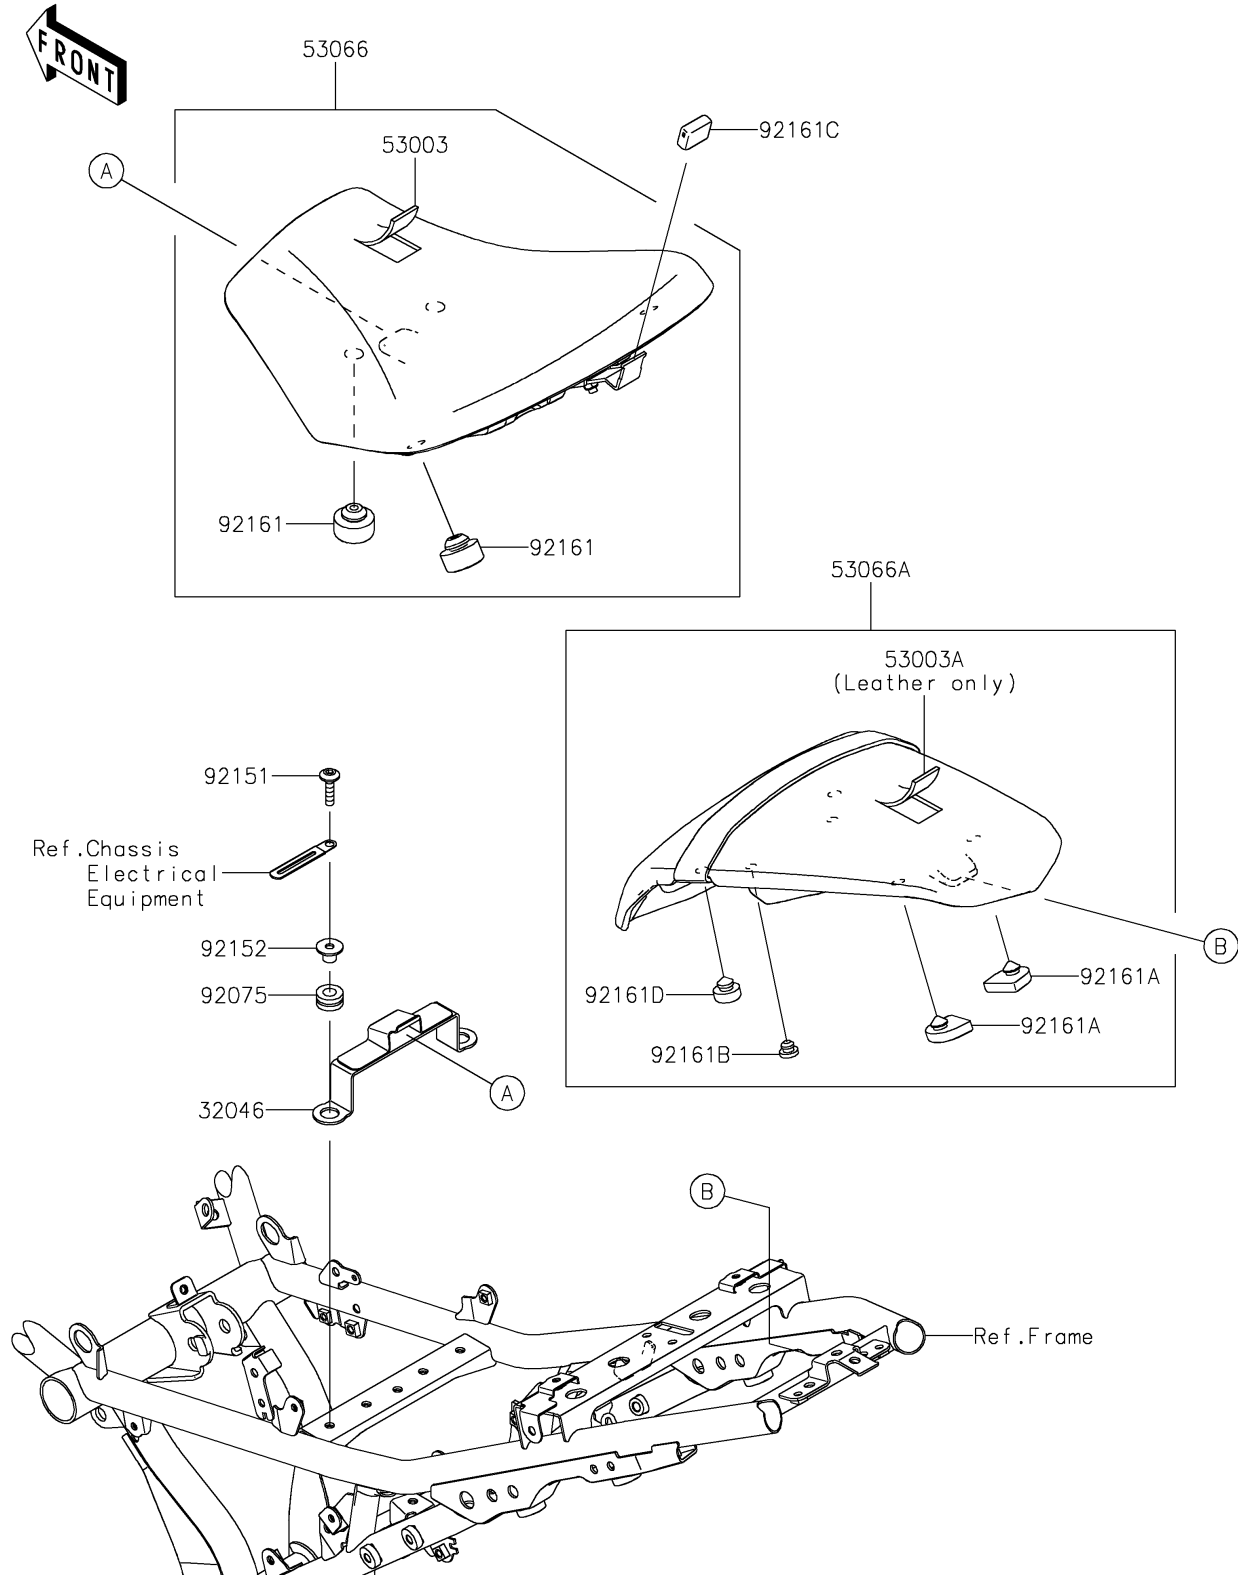

## 2017 PARTS DIAGRAM

Seat

F2510

## 2017 PARTS LIST

Seat

ITEM NAME	PART NUMBER	QUANTITY
BRACKET-SEAT (Ref # 32046)	32046-0394	1
LEATHER,FR SEAT,BLACK (Ref # 53003)	53003-0425-MA	1
LEATHER,RR SEAT,BLACK (Ref # 53003A)	53003-0426-MA	1
SEAT-ASSY,FR,BLACK (Ref # 53066)	53066-0522-MA	1
SEAT-ASSY,RR,BLACK+BLK (Ref # 53066A)	53066-0571-12Y	1
DAMPER (Ref # 92075)	92075-1880	1
BOLT,SOCKET,6X25 (Ref # 92151)	92151-1611	1
COLLAR,6.5X10X11.6 (Ref # 92152)	92152-2326	1
DAMPER,FR SEAT (Ref # 92161)	92161-0930	1
DAMPER,RR SEAT (Ref # 92161A)	92161-0954	1
DAMPER (Ref # 92161B)	92161-1084	1
DAMPER,SEAT BRACKET,FR (Ref # 92161C)	92161-1865	1
DAMPER,10X20X8 (Ref # 92161D)	92161-1898	1