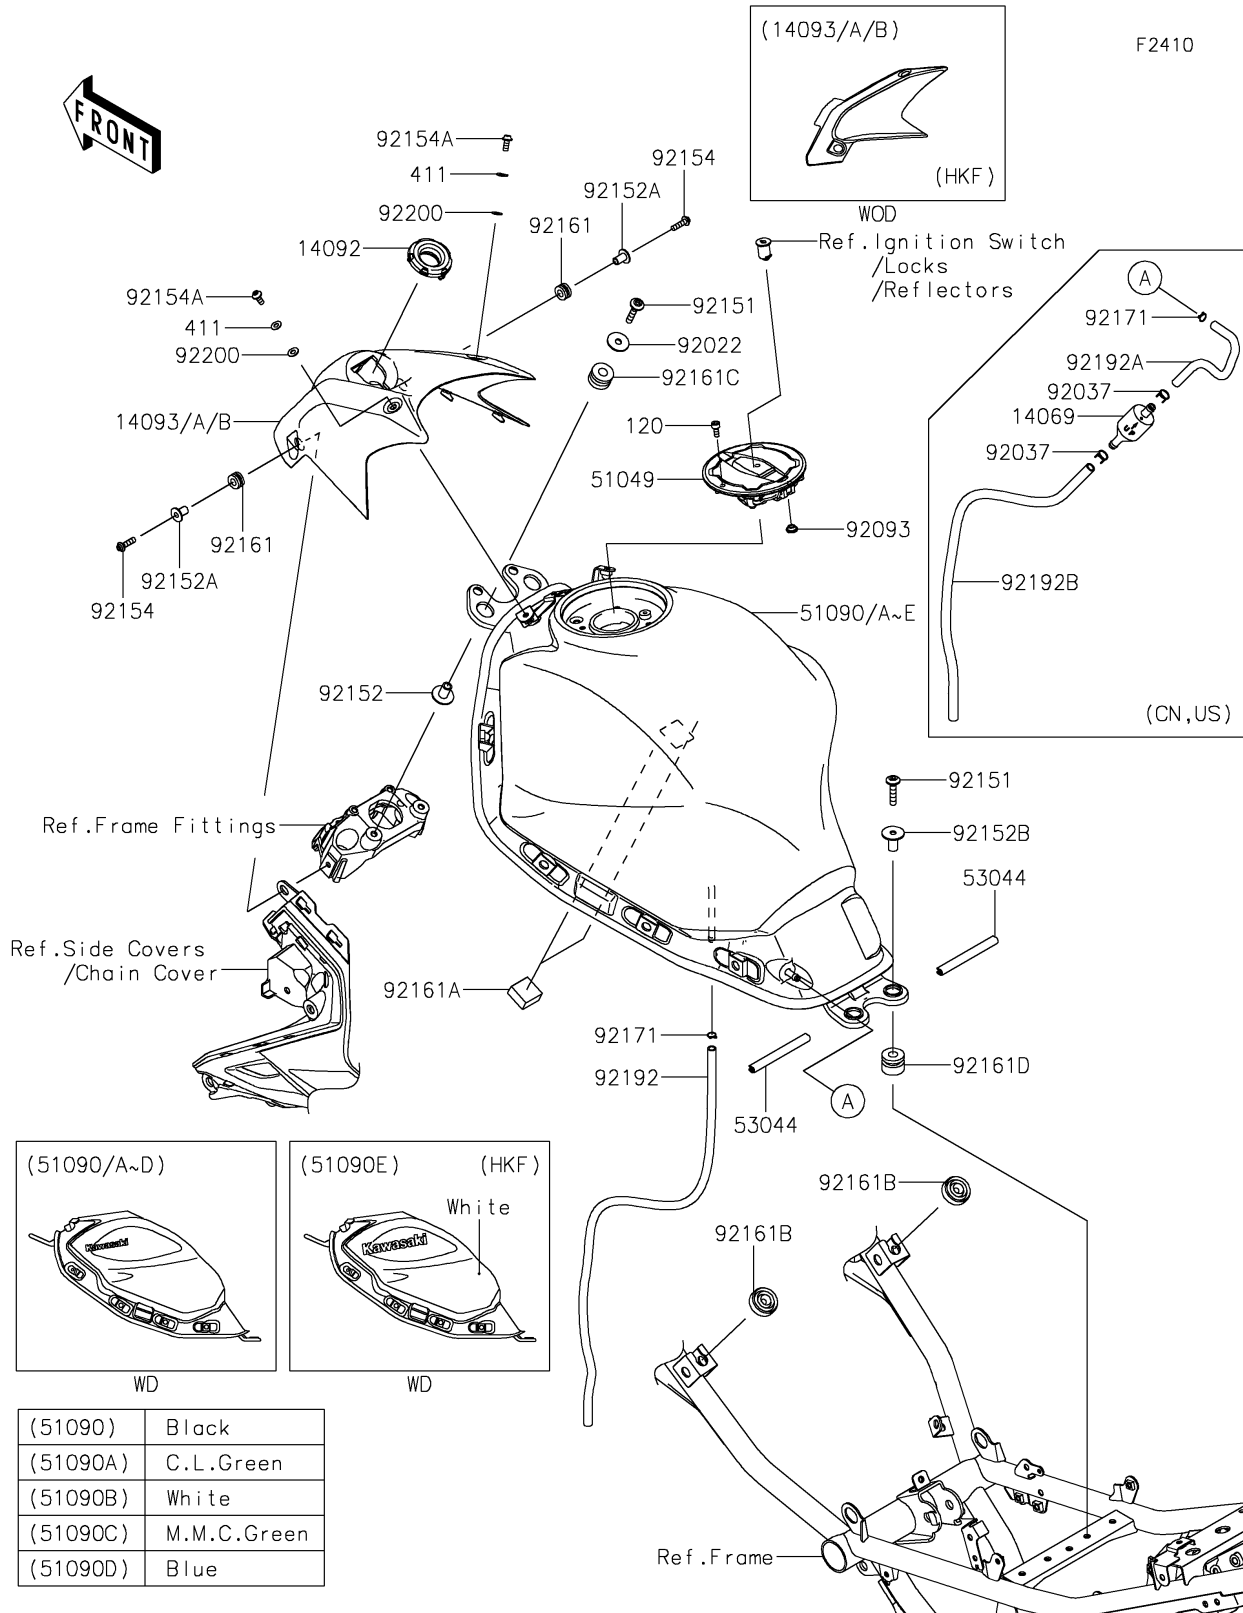

## 2017 PARTS DIAGRAM

Fuel Tank

(51090)	Black
(51090A)	C.L.Green
(51090B)	White
(51090C)	M.M.C.Green
(51090D)	Blue

## 2017 PARTS LIST

Fuel Tank

ITEM NAME	PART NUMBER	QUANTITY
BREATHER,FUEL TANK (Ref # 14069)	14069-1004	1
COVER,IGNITION SW. (Ref # 14092)	14092-1033	1
COVER,TANK,M.S.BLACK (Ref # 14093A)	14093-0483-660	1
CAP-TANK (Ref # 51049)	51049-0735	1
TANK-COMP-FUEL,M.F.S.BLACK (Ref # 51090)	51090-5054-739	1
TANK-COMP-FUEL,P.F.S.WHITE (Ref # 51090B)	51090-5057-40X	1
TRIM,L=85 (Ref # 53044)	53044-0556	1
WASHER,7X24X1.6 (Ref # 92022)	92022-228	1
CLAMP,TUBE (Ref # 92037)	92037-147	1
SEAL,FUEL TANK CAP (Ref # 92093)	92093-1030	1
BOLT,SOCKET,6X30 (Ref # 92151)	92151-1605	1
COLLAR,6.5X10X17.6 (Ref # 92152)	92152-1655	1
COLLAR,5.6X16X14.2 (Ref # 92152A)	92152-2229	1
COLLAR,6.5X10X21.1 (Ref # 92152B)	92152-2325	1
BOLT,SOCKET,5X20 (Ref # 92154)	92154-0210	1
BOLT,SOCKET,5X12 (Ref # 92154A)	92154-1421	1
DAMPER,8X16X8.6 (Ref # 92161)	92161-0685	1
DAMPER,T=13 (Ref # 92161A)	92161-0792	1
DAMPER,14X30X10 (Ref # 92161B)	92161-1368	1
DAMPER,10X24X15 (Ref # 92161C)	92161-1482	1
DAMPER,10X24X19 (Ref # 92161D)	92161-1929	1
CLAMP,8X0.7 (Ref # 92171)	92171-1973	2
TUBE,6X9X620 (Ref # 92192)	92192-1085	1
BOLT-SOCKET,5X12 (Ref # 120)	120CA0512	1
WASHER-PLAIN,5MM (Ref # 411)	411AA0500	1
TUBE,6X9X173/35 (Ref # 92192A)	92192-1702	1
TUBE,7X10.5X480 (Ref # 92192B)	92192-1724	1
WASHER,NYLON,5.3X11.5X0.5 (Ref # 92200)	92200-0006	1