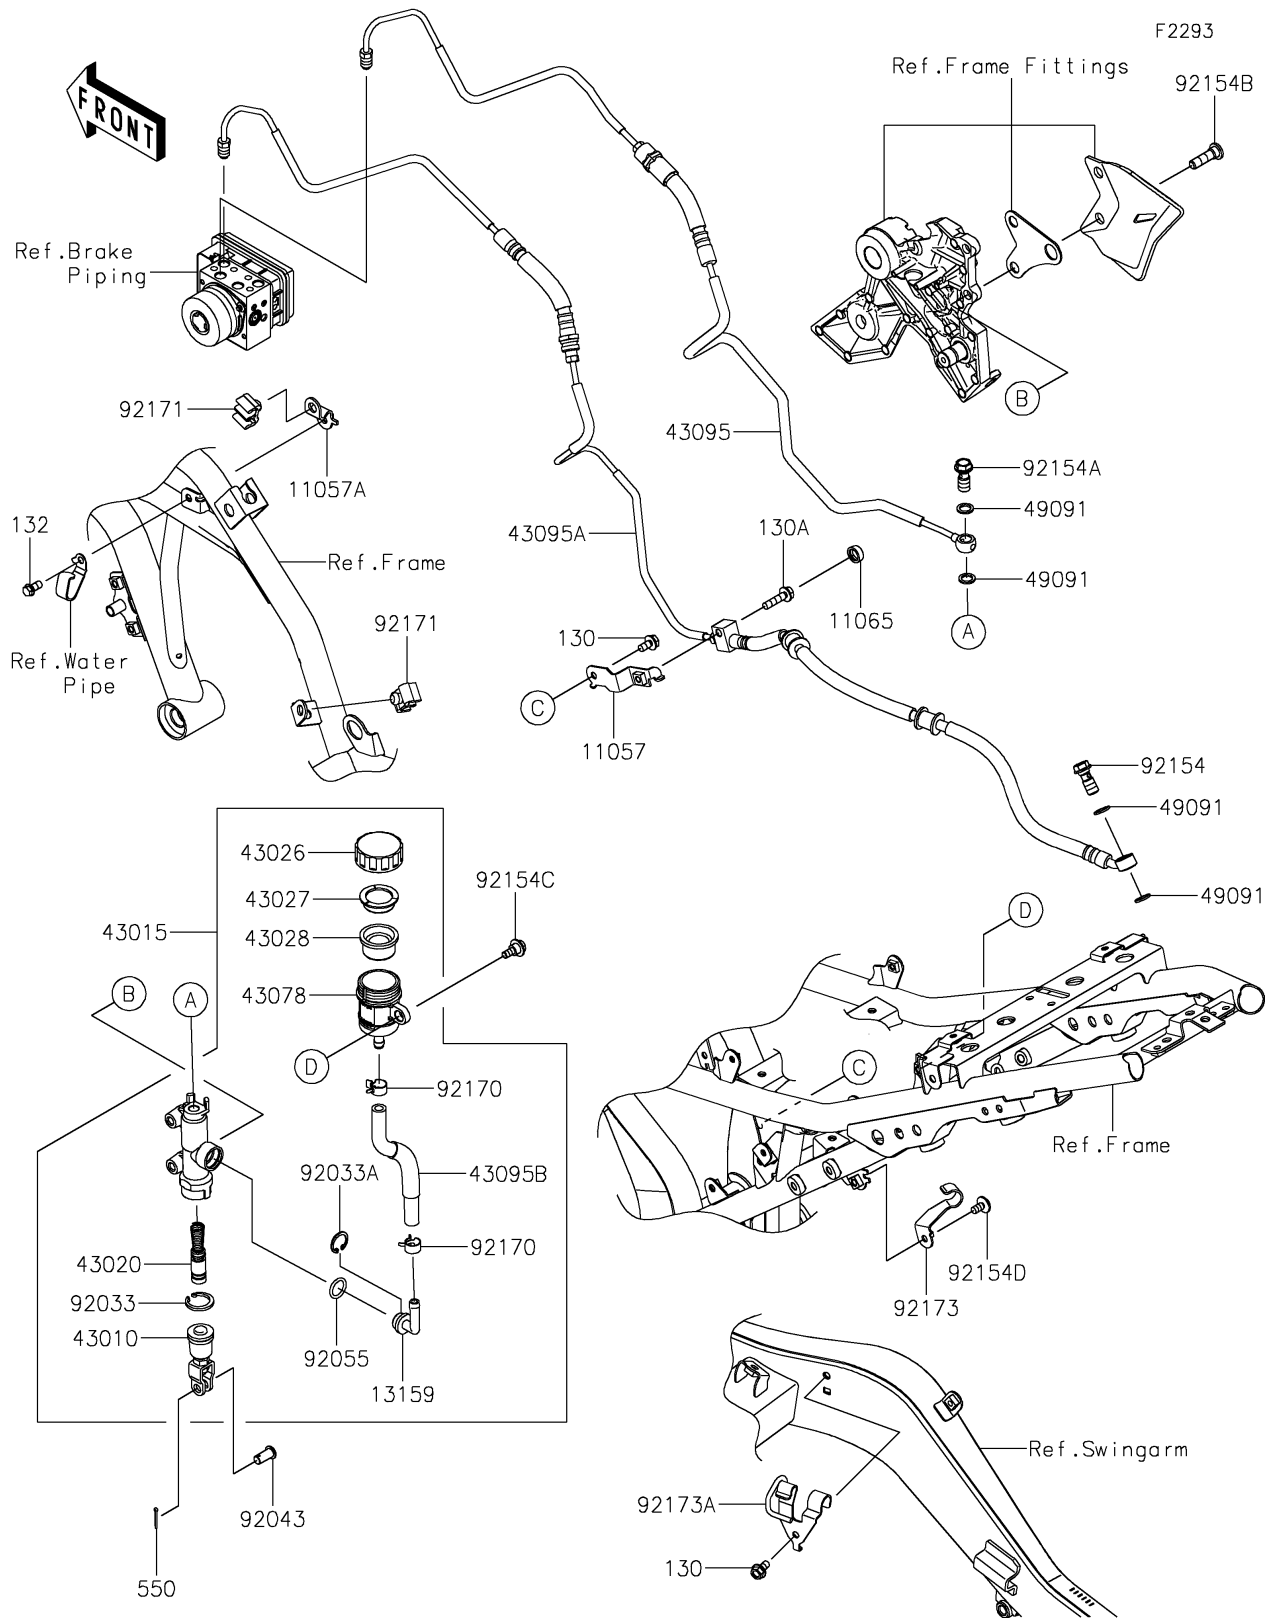

2017 PARTS DIAGRAM

Rear Master Cylinder

2017 PARTS LIST

Rear Master Cylinder

ITEM NAME	PART NUMBER	QUANTITY
BRACKET,ABS JOINT (Ref # 11057)	11057-0161	1
BRACKET,FR ABS PIPE (Ref # 11057A)	11057-0166	1
CAP,BOLT (Ref # 11065)	11065-0752	1
BOLT-FLANGED,6X12 (Ref # 130)	130BA0612	1
BOLT-FLANGED,6X25 (Ref # 130A)	130BA0625	1
CONNECTOR (Ref # 13159)	13159-1056	1
BOLT-FLANGED-SMALL,6X12 (Ref # 132)	132BA0612	1
ROD-ASSY-BRAKE (Ref # 43010)	43010-1062	1
CYLINDER-ASSY-MASTER (Ref # 43015)	43015-0646	1
PISTON-COMP-BRAKE (Ref # 43020)	43020-1094	1
CAP-BRAKE (Ref # 43026)	43026-0009	1
PLATE-DIAPHRAGM (Ref # 43027)	43027-1053	1
DIAPHRAGM (Ref # 43028)	43028-1065	1
RESERVOIR (Ref # 43078)	43078-0060	1
HOSE-BRAKE,RR M/CYL.-ABS UNIT (Ref # 43095)	43095-0961	1
HOSE-BRAKE,ABS UNIT-RR CAL. (Ref # 43095A)	43095-0962	1
HOSE-BRAKE,RR M/CYL. (Ref # 43095B)	43095-0969	1
WASHER-SEAL,10.1X14.5X1.5 (Ref # 49091)	49091-0001	1
PIN-COTTER,2.0X15 (Ref # 550)	550AA2015	1
RING-SNAP,20.9X24.6X1.2 (Ref # 92033)	92033-0079	1
RING-SNAP,20.5MM (Ref # 92033A)	92033-1186	1
PIN (Ref # 92043)	92043-0182	1
RING-O,14.8X2.4 (Ref # 92055)	92055-0741	1
BOLT,OIL,L=23 (Ref # 92154)	92154-0226	1
BOLT,FLANGED,10X23 (Ref # 92154A)	92154-0732	1
BOLT,SOCKET,8X30 (Ref # 92154B)	92154-0843	1
BOLT (Ref # 92154C)	92154-0929	1
BOLT,SOCKET,6X12 (Ref # 92154D)	92154-0951	1
CLAMP,HOSE (Ref # 92170)	92170-1091	1

2017 PARTS LIST

Rear Master Cylinder

ITEM NAME	PART NUMBER	QUANTITY
CLAMP (Ref # 92171)	92171-0818	1
CLAMP,RR BRAKE HOSE (Ref # 92173)	92173-1604	1
CLAMP,SWING ARM (Ref # 92173A)	92173-1665	1