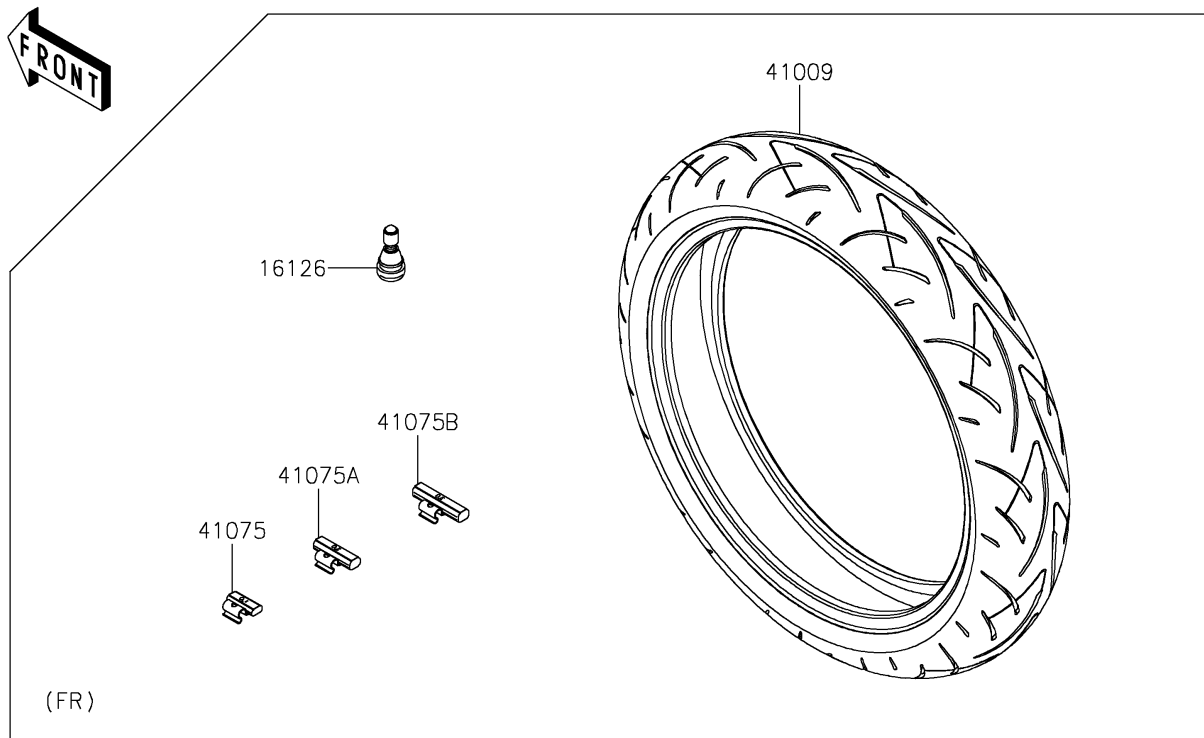

2017 PARTS DIAGRAM

Tires

F2210

2017 PARTS LIST

Tires

| ITEM NAME | PART NUMBER | QUANTITY |
|---|-------------|----------|
| VALVE,TIRE (Ref # 16126) | 16126-1140 | 1 |
| TIRE,FR,120/70ZR17(58W),D214F (Ref # 41009) | 41009-0689 | 1 |
| TIRE,RR,160/60ZR17(69W),D214 (Ref # 41009A) | 41009-0690 | 1 |
| BALANCER-WHEEL,10G,SILVER (Ref # 41075) | 41075-0007 | 1 |
| BALANCER-WHEEL,20G,SILVER (Ref # 41075A) | 41075-0008 | 1 |
| BALANCER-WHEEL,30G,SILVER (Ref # 41075B) | 41075-0009 | 1 |