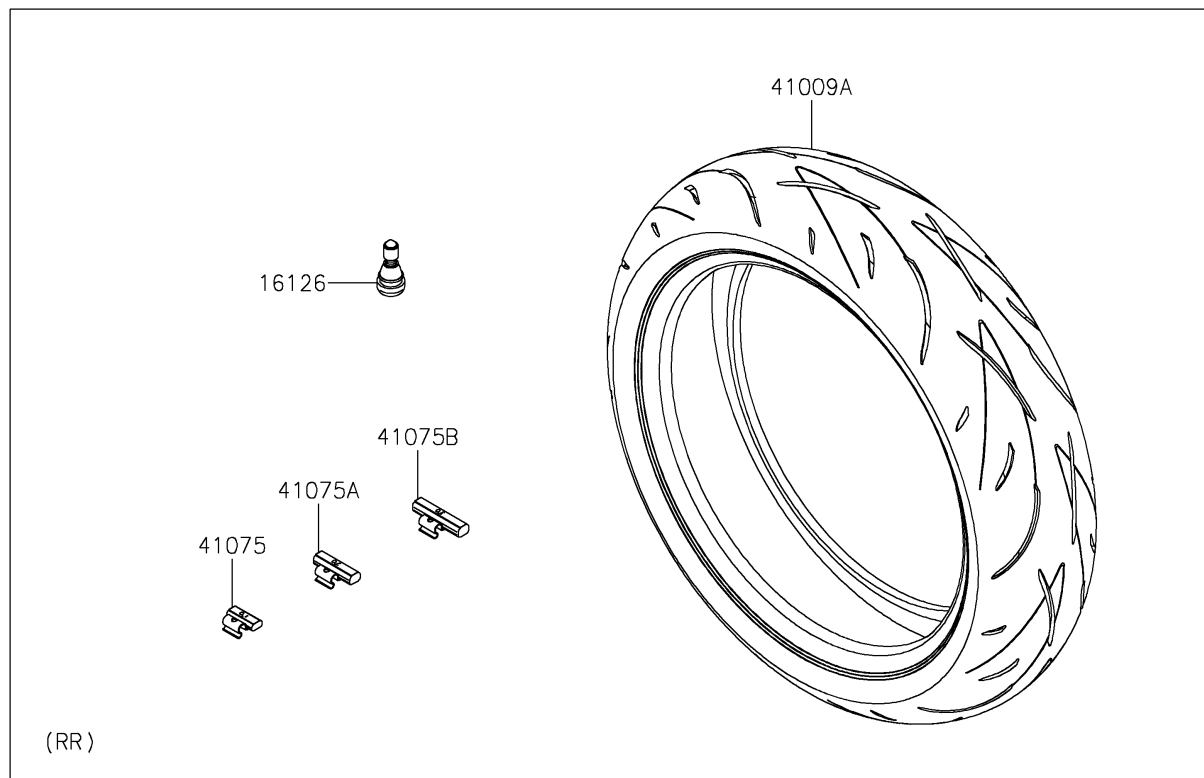

2017 PARTS DIAGRAM

Tires

F2210

2017 PARTS LIST

Tires

| ITEM NAME | PART NUMBER | QUANTITY |
|---|-------------|----------|
| VALVE,TIRE (Ref # 16126) | 16126-1140 | 1 |
| TIRE,FR,120/70ZR17(58W),D214F (Ref # 41009) | 41009-0689 | 1 |
| TIRE,RR,160/60ZR17(69W),D214 (Ref # 41009A) | 41009-0690 | 1 |
| BALANCER-WHEEL,10G,SILVER (Ref # 41075) | 41075-0007 | 1 |
| BALANCER-WHEEL,20G,SILVER (Ref # 41075A) | 41075-0008 | 1 |
| BALANCER-WHEEL,30G,SILVER (Ref # 41075B) | 41075-0009 | 1 |