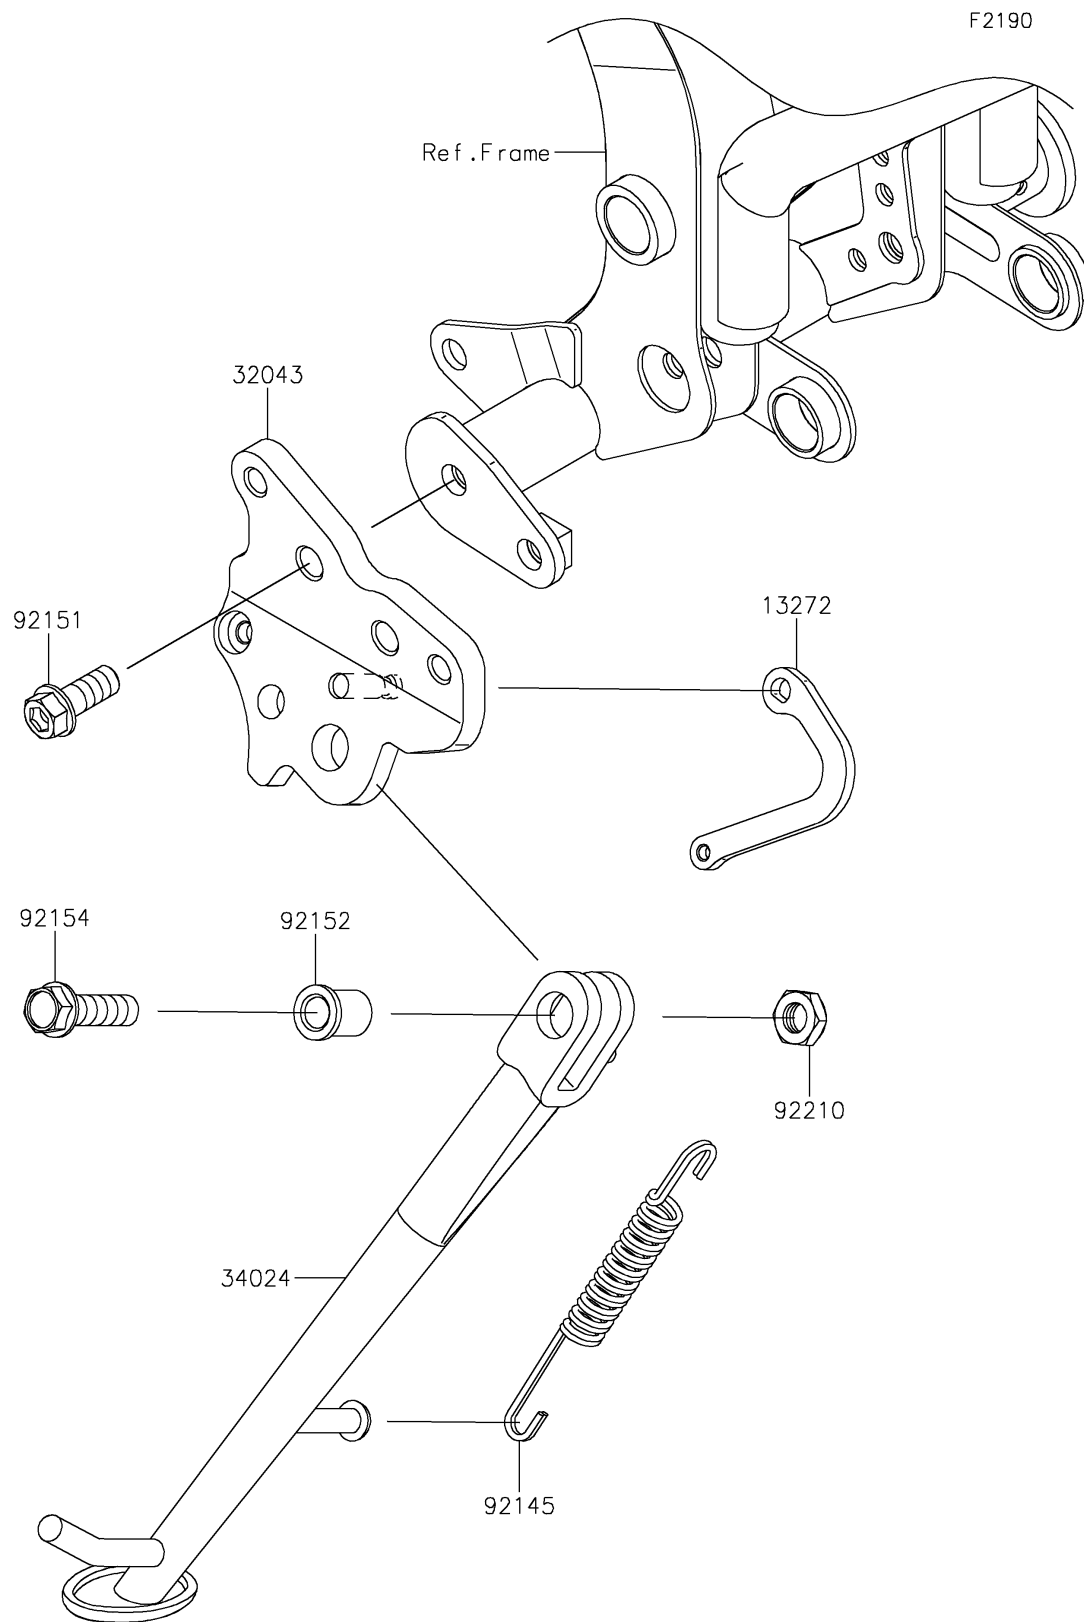

## 2017 PARTS DIAGRAM

Stand(s)

## 2017 PARTS LIST

Stand(s)

ITEM NAME	PART NUMBER	QUANTITY
PLATE,SPRING (Ref # 13272)	13272-2166	1
BRACKET-STAND (Ref # 32043)	32043-0620	1
STAND-SIDE (Ref # 34024)	34024-0140	1
SPRING,SIDE STAND (Ref # 92145)	92145-1735	1
BOLT,FLANGED,10X25 (Ref # 92151)	92151-1802	1
COLLAR,10.2X18X20.1 (Ref # 92152)	92152-2299	1
BOLT,FLANGED,10X37 (Ref # 92154)	92154-1352	1
NUT,LOCK,10MM (Ref # 92210)	92210-0784	1