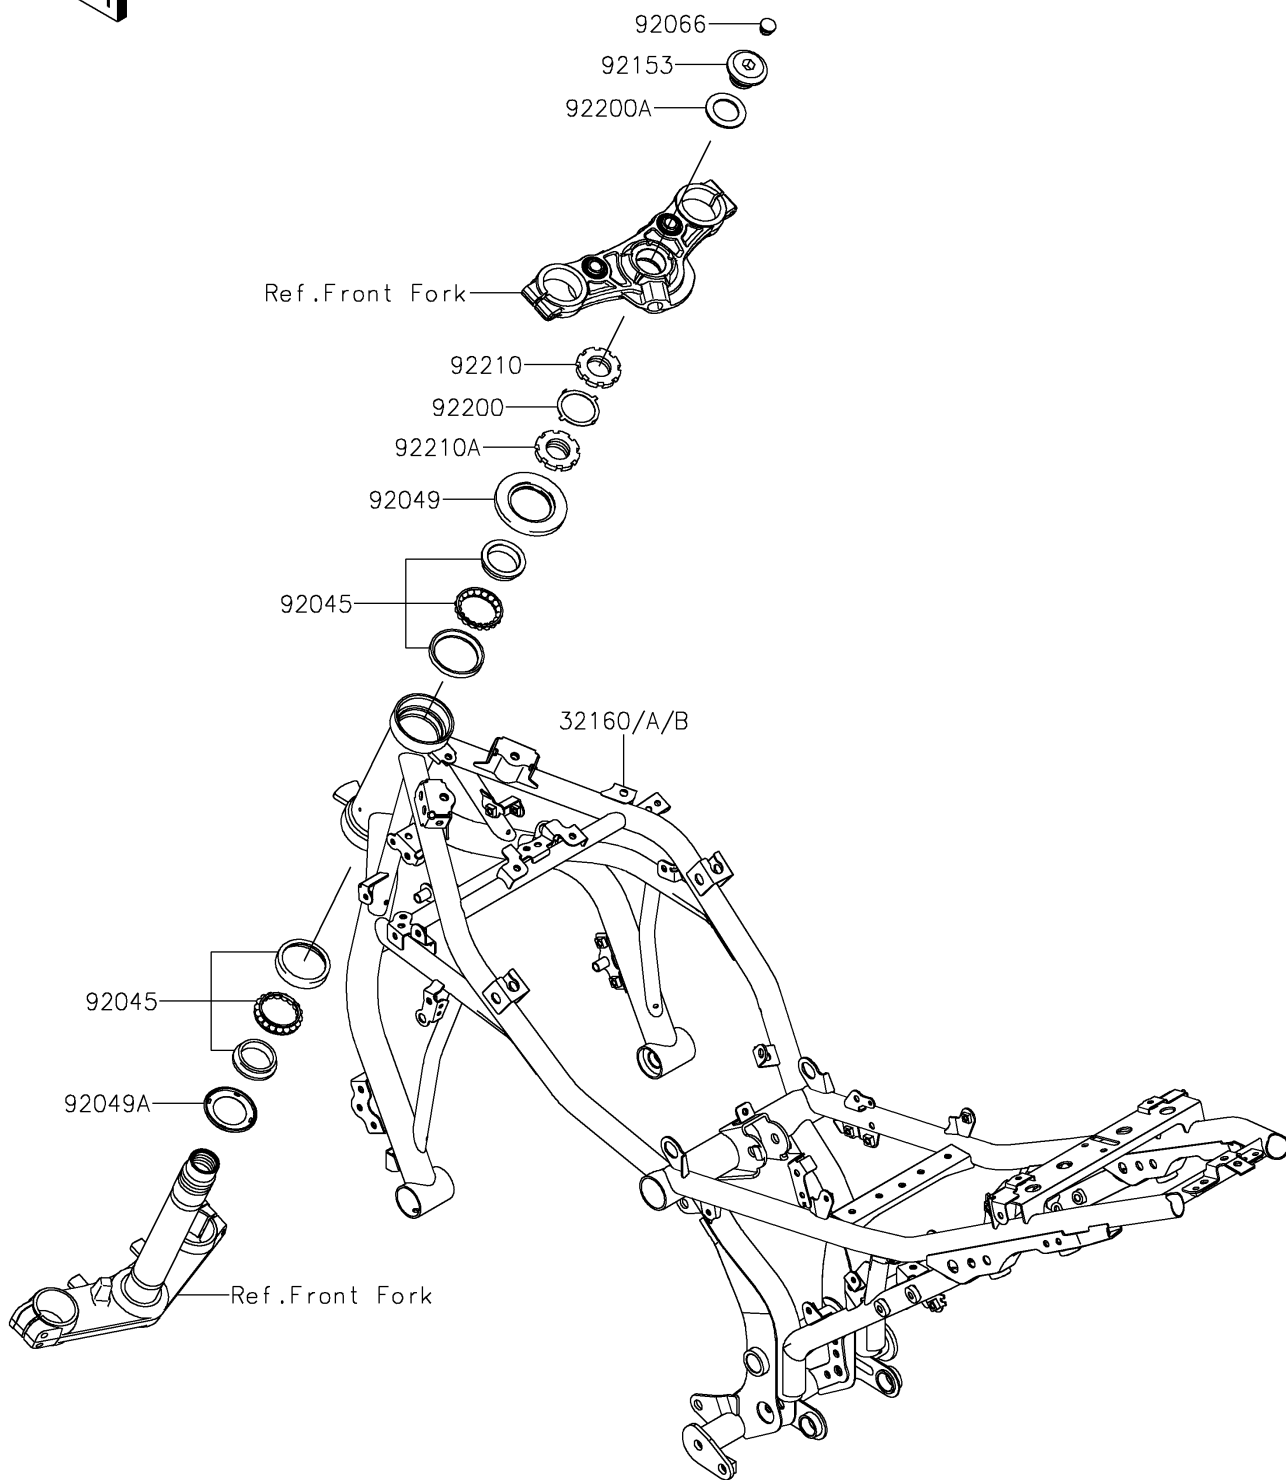

## 2017 PARTS DIAGRAM

Frame

F2120

## 2017 PARTS LIST

Frame

| ITEM NAME                               | PART NUMBER    | QUANTITY |
|---|----------------|----------|
| FRAME-COMP,B.SILVER (Ref # 32160A)      | 32160-0937-54P | 1        |
| FRAME-COMP,M.GREEN (Ref # 32160B)       | 32160-0937-54S | 1        |
| BEARING-BALL,SF07A17PX1V1 (Ref # 92045) | 92045-1384     | 1        |
| SEAL-OIL (Ref # 92049)                  | 92049-0131     | 1        |
| SEAL-OIL (Ref # 92049A)                 | 92049-0137     | 1        |
| PLUG (Ref # 92066)                      | 92066-0071     | 1        |
| BOLT,26MM (Ref # 92153)                 | 92153-0474     | 1        |
| WASHER (Ref # 92200)                    | 92200-0036     | 1        |
| WASHER,27X42X2.3 (Ref # 92200A)         | 92200-0753     | 1        |
| NUT,STEERING STEM,35MM (Ref # 92210)    | 92210-0534     | 1        |
| NUT,STEERING STEM,35MM (Ref # 92210A)   | 92210-0535     | 1        |