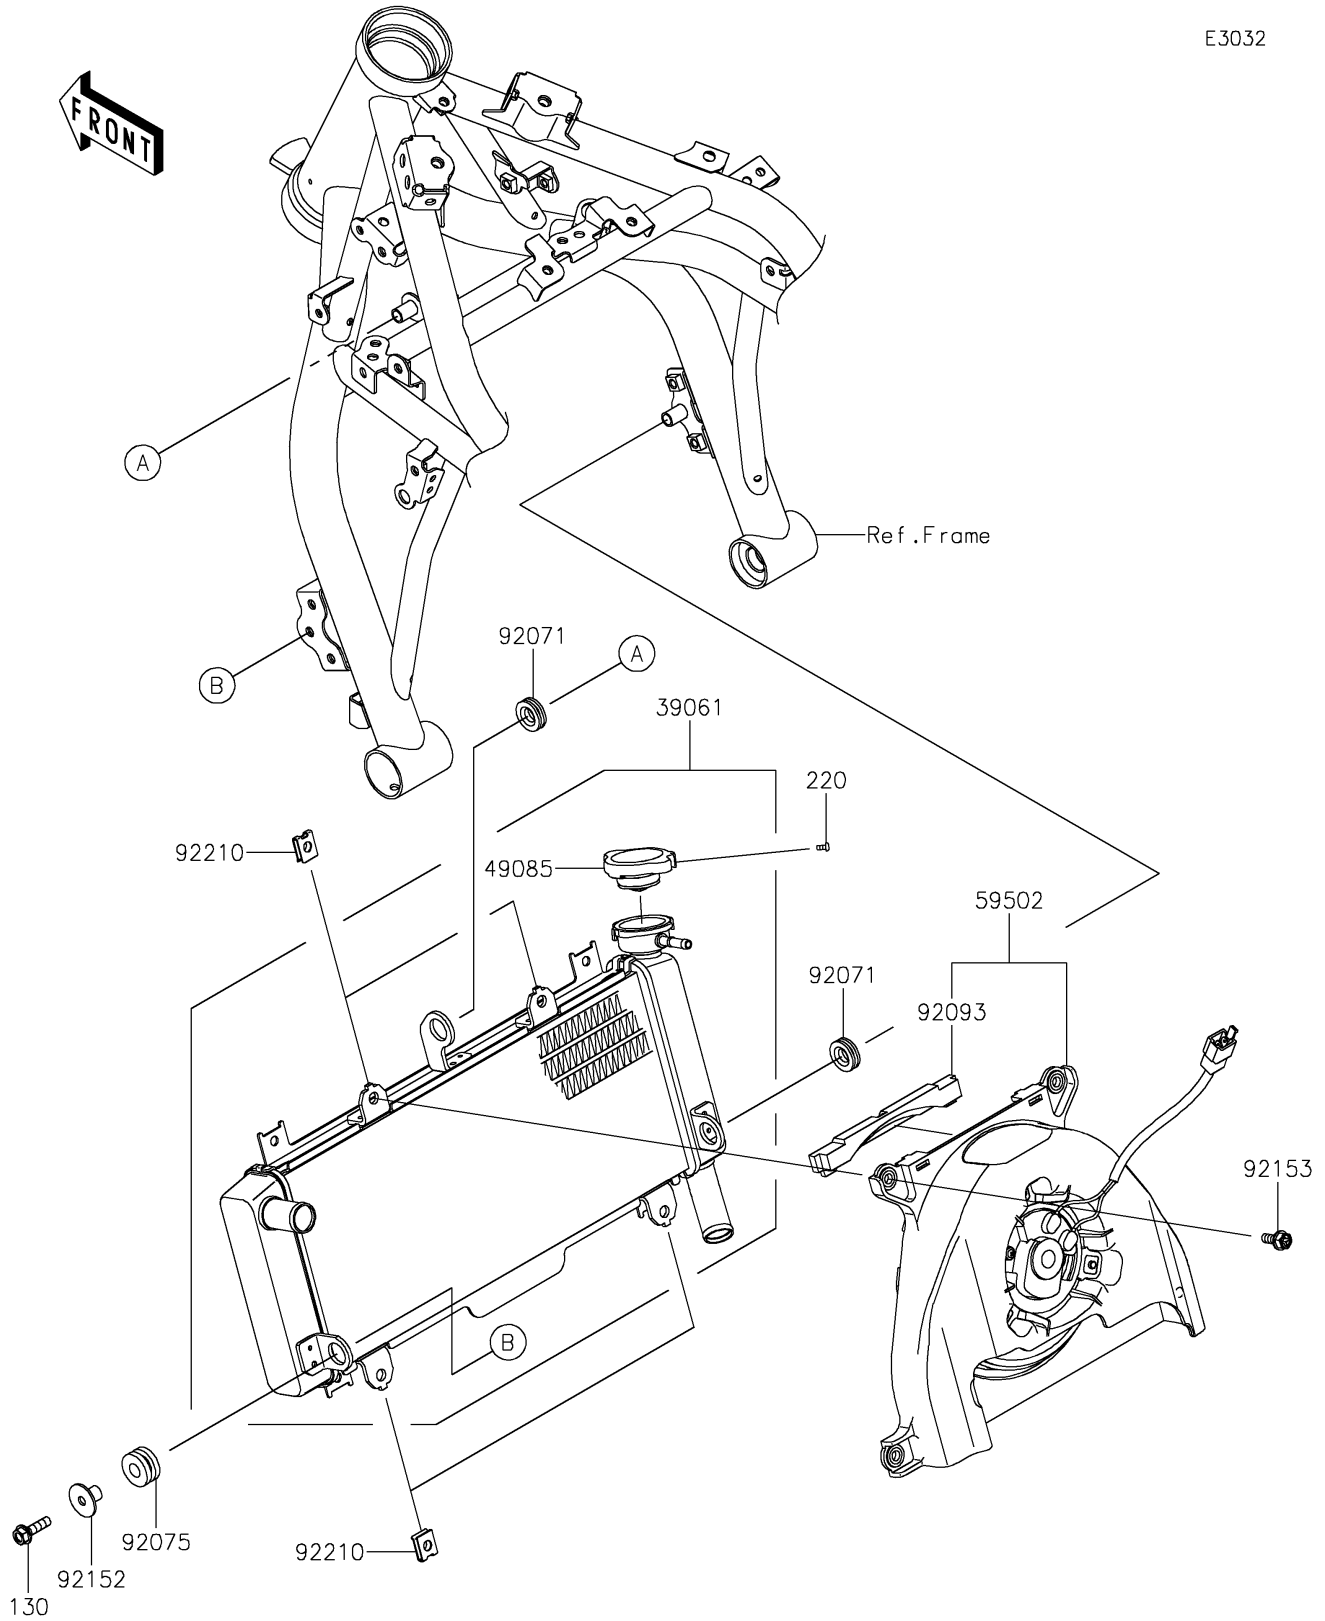

2017 PARTS DIAGRAM

Radiator

E3032

2017 PARTS LIST

Radiator

ITEM NAME	PART NUMBER	QUANTITY
BOLT-FLANGED,6X22 (Ref # 130)	130BB0622	1
SCREW-PAN-CROS,3X6 (Ref # 220)	220AB0306	1
RADIATOR-ASSY (Ref # 39061)	39061-0724	1
CAP-ASSY-PRESSURE (Ref # 49085)	49085-0013	1
FAN-ASSY (Ref # 59502)	59502-0608	1
GROMMET (Ref # 92071)	92071-1115	1
DAMPER,10X24X12 (Ref # 92075)	92075-1690	1
SEAL (Ref # 92093)	92093-0695	1
COLLAR (Ref # 92152)	92152-2324	1
BOLT (Ref # 92153)	92153-0531	1
NUT (Ref # 92210)	92210-1323	1