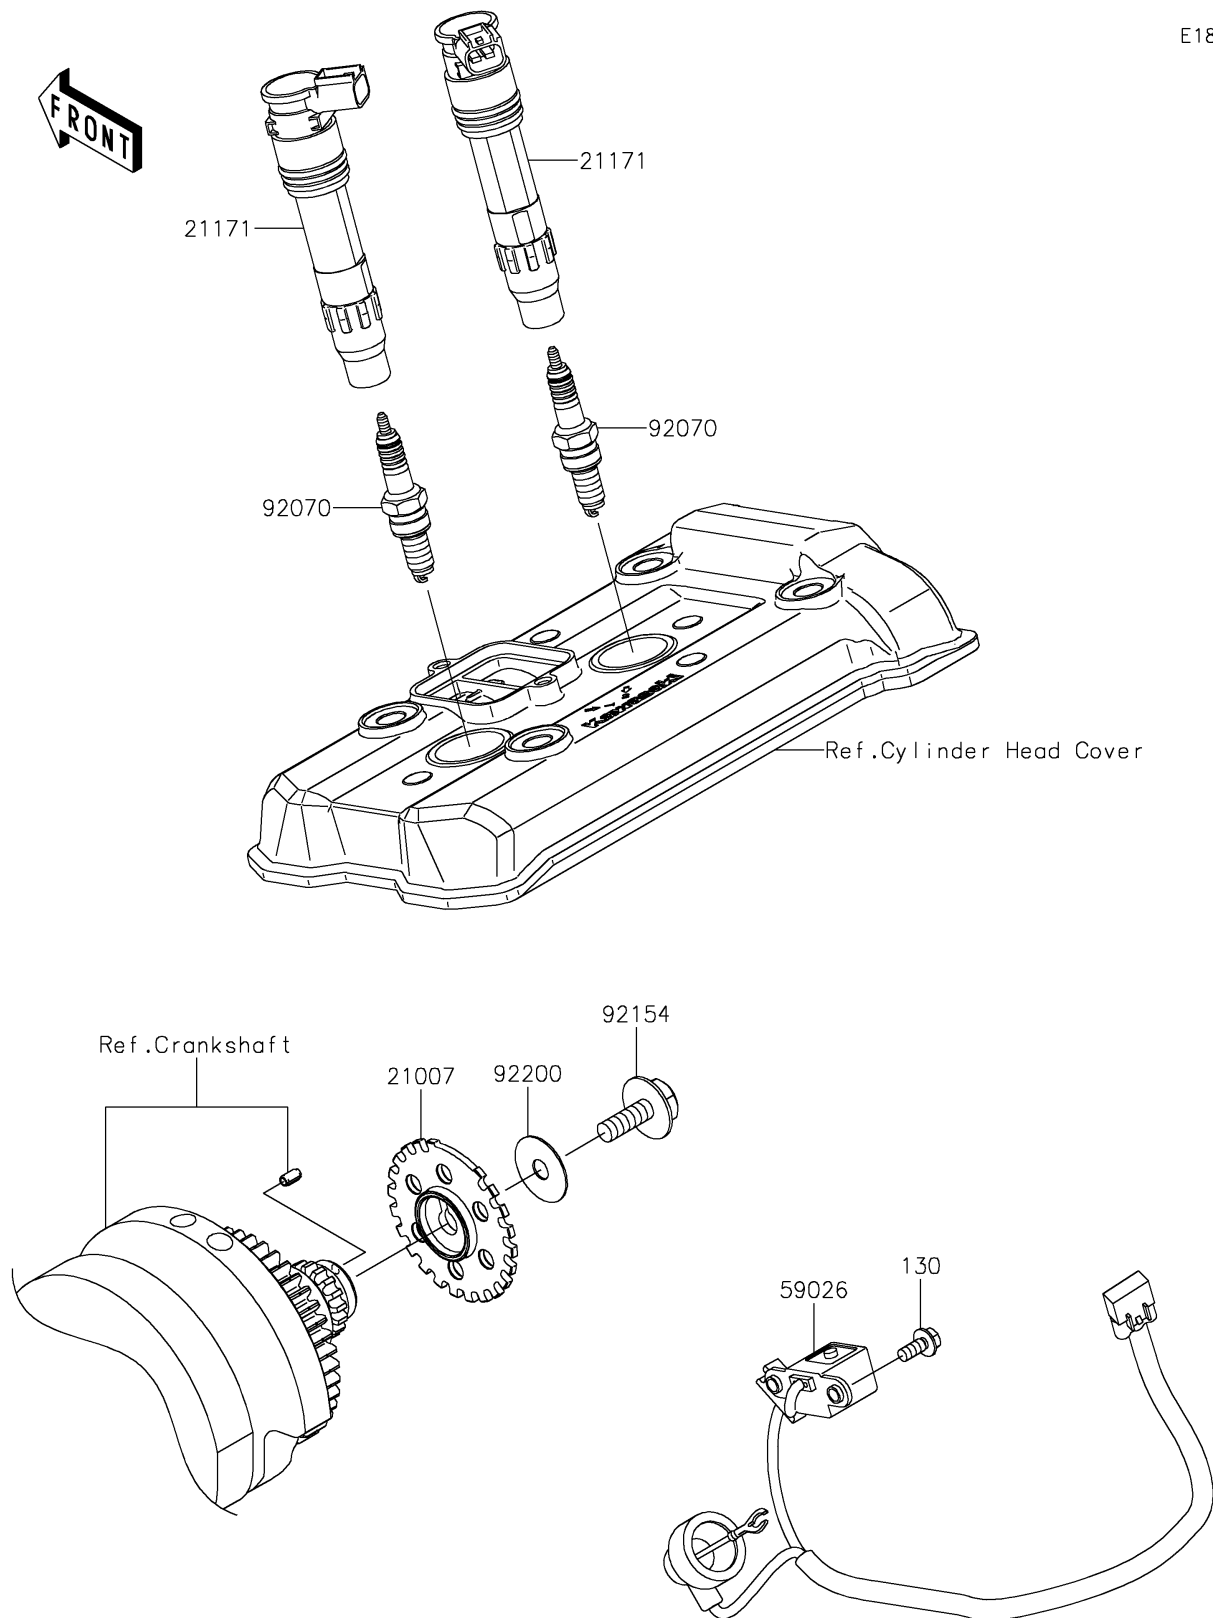

2017 PARTS DIAGRAM

Ignition System

E1830

2017 PARTS LIST

Ignition System

ITEM NAME	PART NUMBER	QUANTITY
BOLT-FLANGED,5X12 (Ref # 130)	130BA0512	1
ROTOR,PULSING (Ref # 21007)	21007-0053	1
COIL-ASSY-IGNITION (Ref # 21171)	21171-0033	1
COIL-PULSING (Ref # 59026)	59026-0045	1
PLUG-SPARK,CR9EIA(NGK) (Ref # 92070)	92070-0014	1
BOLT,FLANGED,8X23 (Ref # 92154)	92154-0187	1
WASHER,8.5X28X0.8 (Ref # 92200)	92200-0274	1