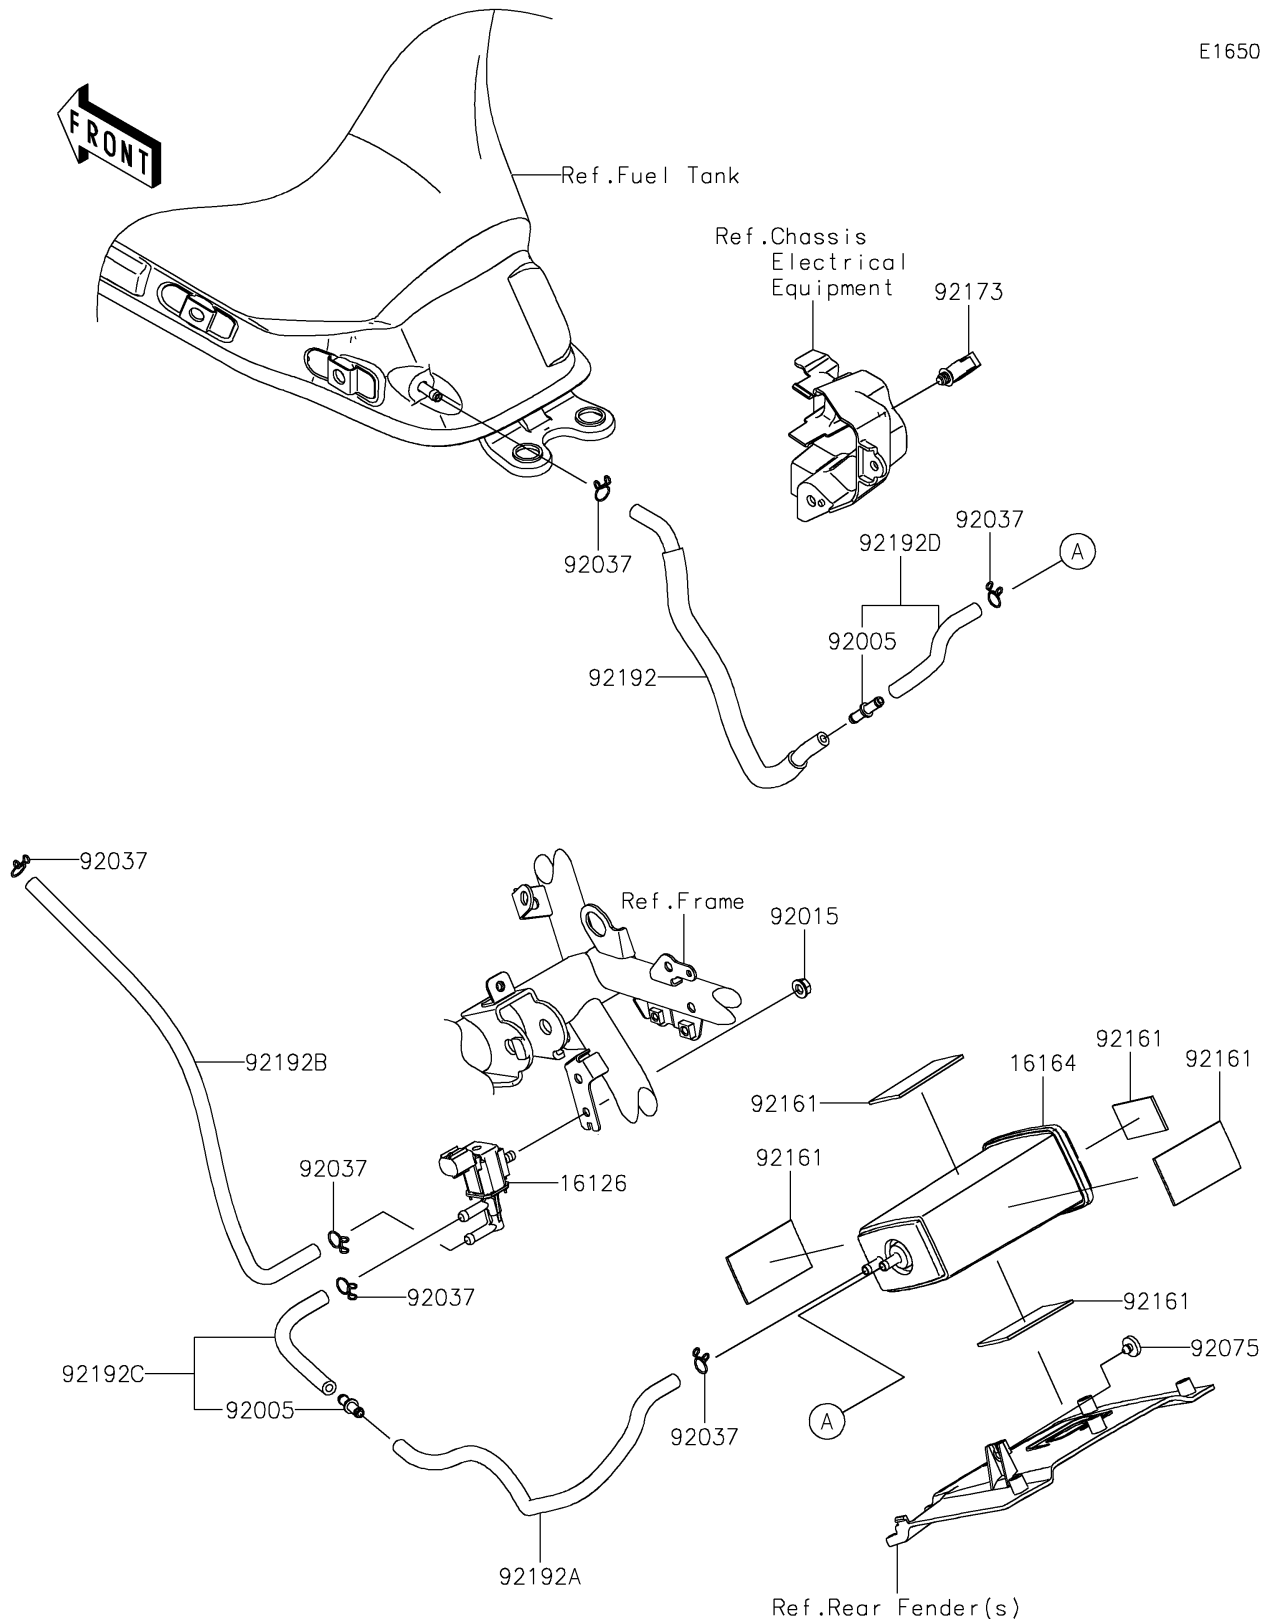

2017 PARTS DIAGRAM

Fuel Evaporative System(CA)

E1650

2017 PARTS LIST

Fuel Evaporative System(CA)

ITEM NAME	PART NUMBER	QUANTITY
VALVE,SOLENOID (Ref # 16126)	16126-0705	1
CANISTER (Ref # 16164)	16164-0012	1
FITTING (Ref # 92005)	92005-0721	1
NUT,FLANGED,6MM (Ref # 92015)	92015-1367	1
CLAMP,TUBE (Ref # 92037)	92037-147	1
DAMPER,BOOST SENSOR (Ref # 92075)	92075-2113	1
DAMPER (Ref # 92161)	92161-1883	1
CLAMP,HOLDER CLIP (Ref # 92173)	92173-0868	1
TUBE,TANK-FITTING (Ref # 92192)	92192-1659	1
TUBE,CANISTER-FITTING (Ref # 92192A)	92192-1660	1
TUBE,VALVE-THROTTLE BODY (Ref # 92192B)	92192-1661	1
TUBE,VALVE-FITTING (Ref # 92192C)	92192-1700	1
TUBE,CANISTER-FITTING (Ref # 92192D)	92192-1701	1