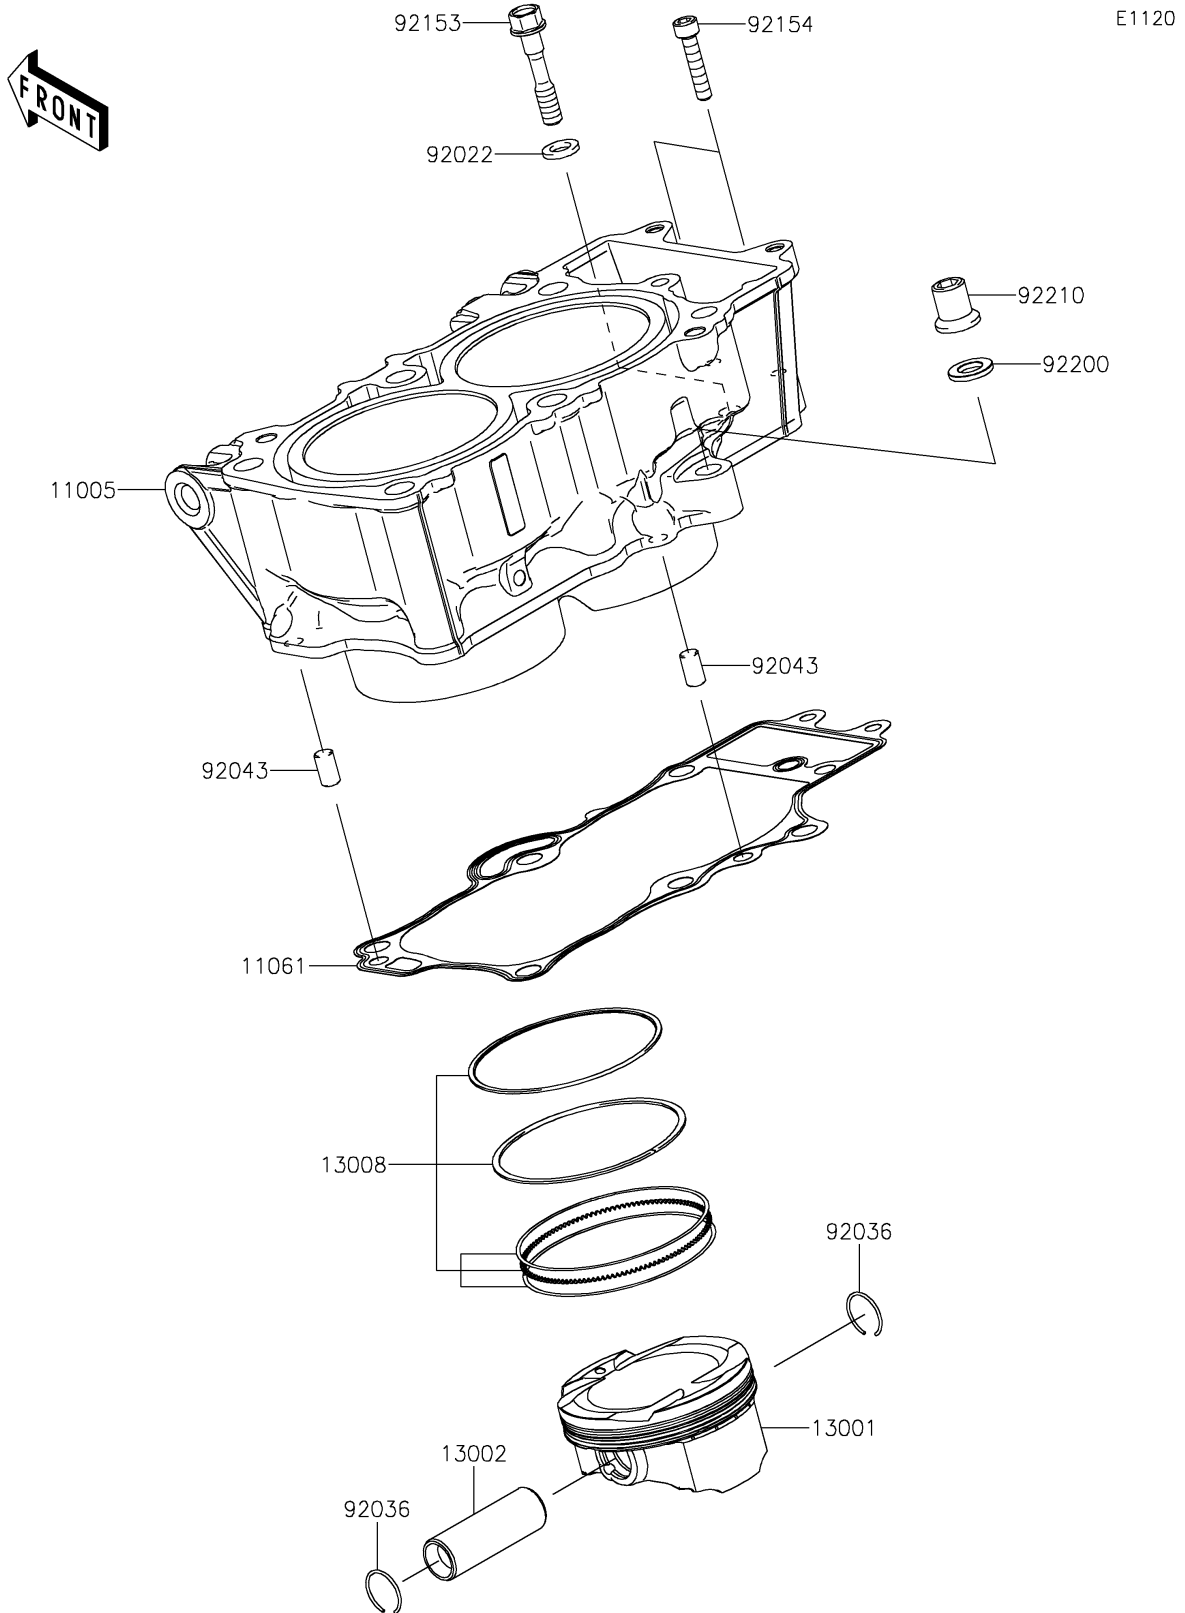

2017 PARTS DIAGRAM

Cylinder/Piston(s)

2017 PARTS LIST

Cylinder/Piston(s)

ITEM NAME	PART NUMBER	QUANTITY
CYLINDER-ENGINE (Ref # 11005)	11005-0666	1
GASKET,CYLINDER BASE (Ref # 11061)	11061-1207	1
PISTON-ENGINE (Ref # 13001)	13001-0786	1
PIN-PISTON (Ref # 13002)	13002-0007	1
RING-SET-PISTON (Ref # 13008)	13008-1196	1
WASHER,9X15.5X2 (Ref # 92022)	92022-1401	1
RING-SNAP,PISTON PIN (Ref # 92036)	92036-008	1
PIN,8X14 (Ref # 92043)	92043-1567	1
BOLT,8X43 (Ref # 92153)	92153-1011	1
BOLT,SOCKET,6X30 (Ref # 92154)	92154-0116	1
WASHER,10.5X19X2.3 (Ref # 92200)	92200-0363	1
NUT (Ref # 92210)	92210-0223	1