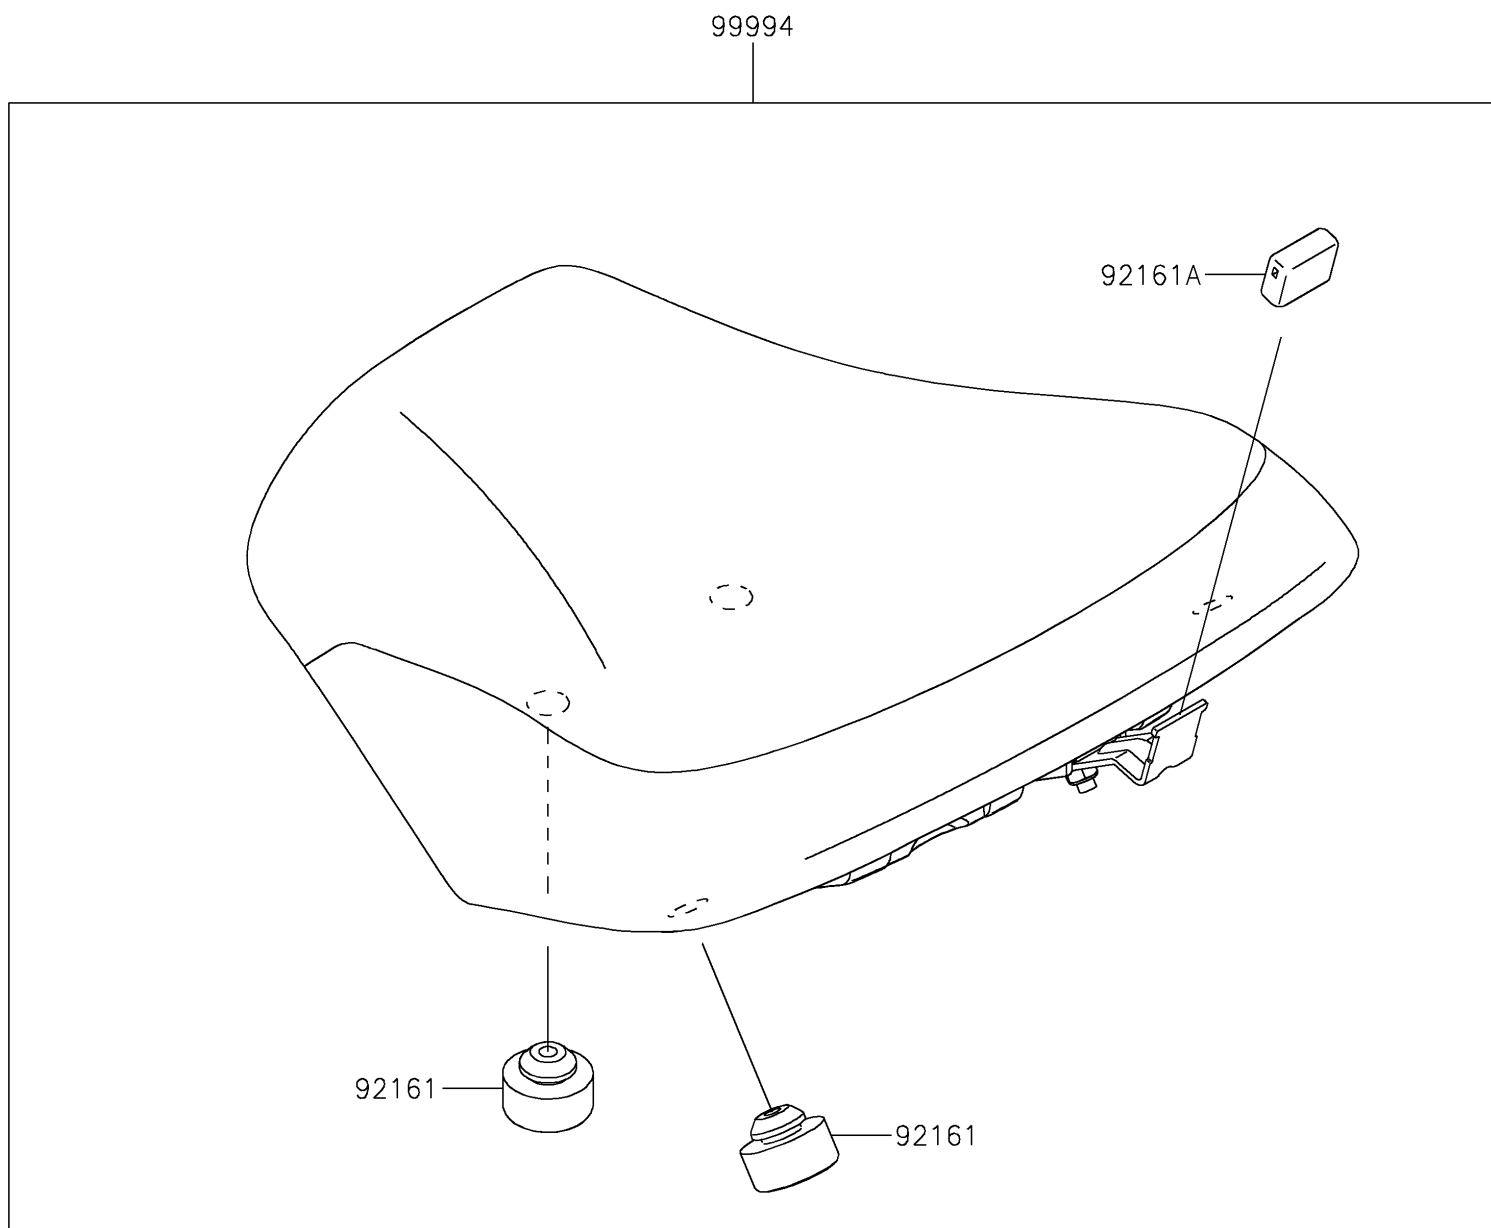

2017 Z650 PARTS DIAGRAM

Accessory(High-Seat)

F2910J

2017 Z650 PARTS LIST

Accessory(High-Seat)

ITEM NAME	PART NUMBER	QUANTITY
DAMPER,RR SEAT (Ref # 92161)	92161-0930	1
DAMPER,SEAT BRACKET,FR (Ref # 92161A)	92161-1865	1
KIT-ACCESSORY,HIGH-SEAT (Ref # 99994)	99994-1062	1