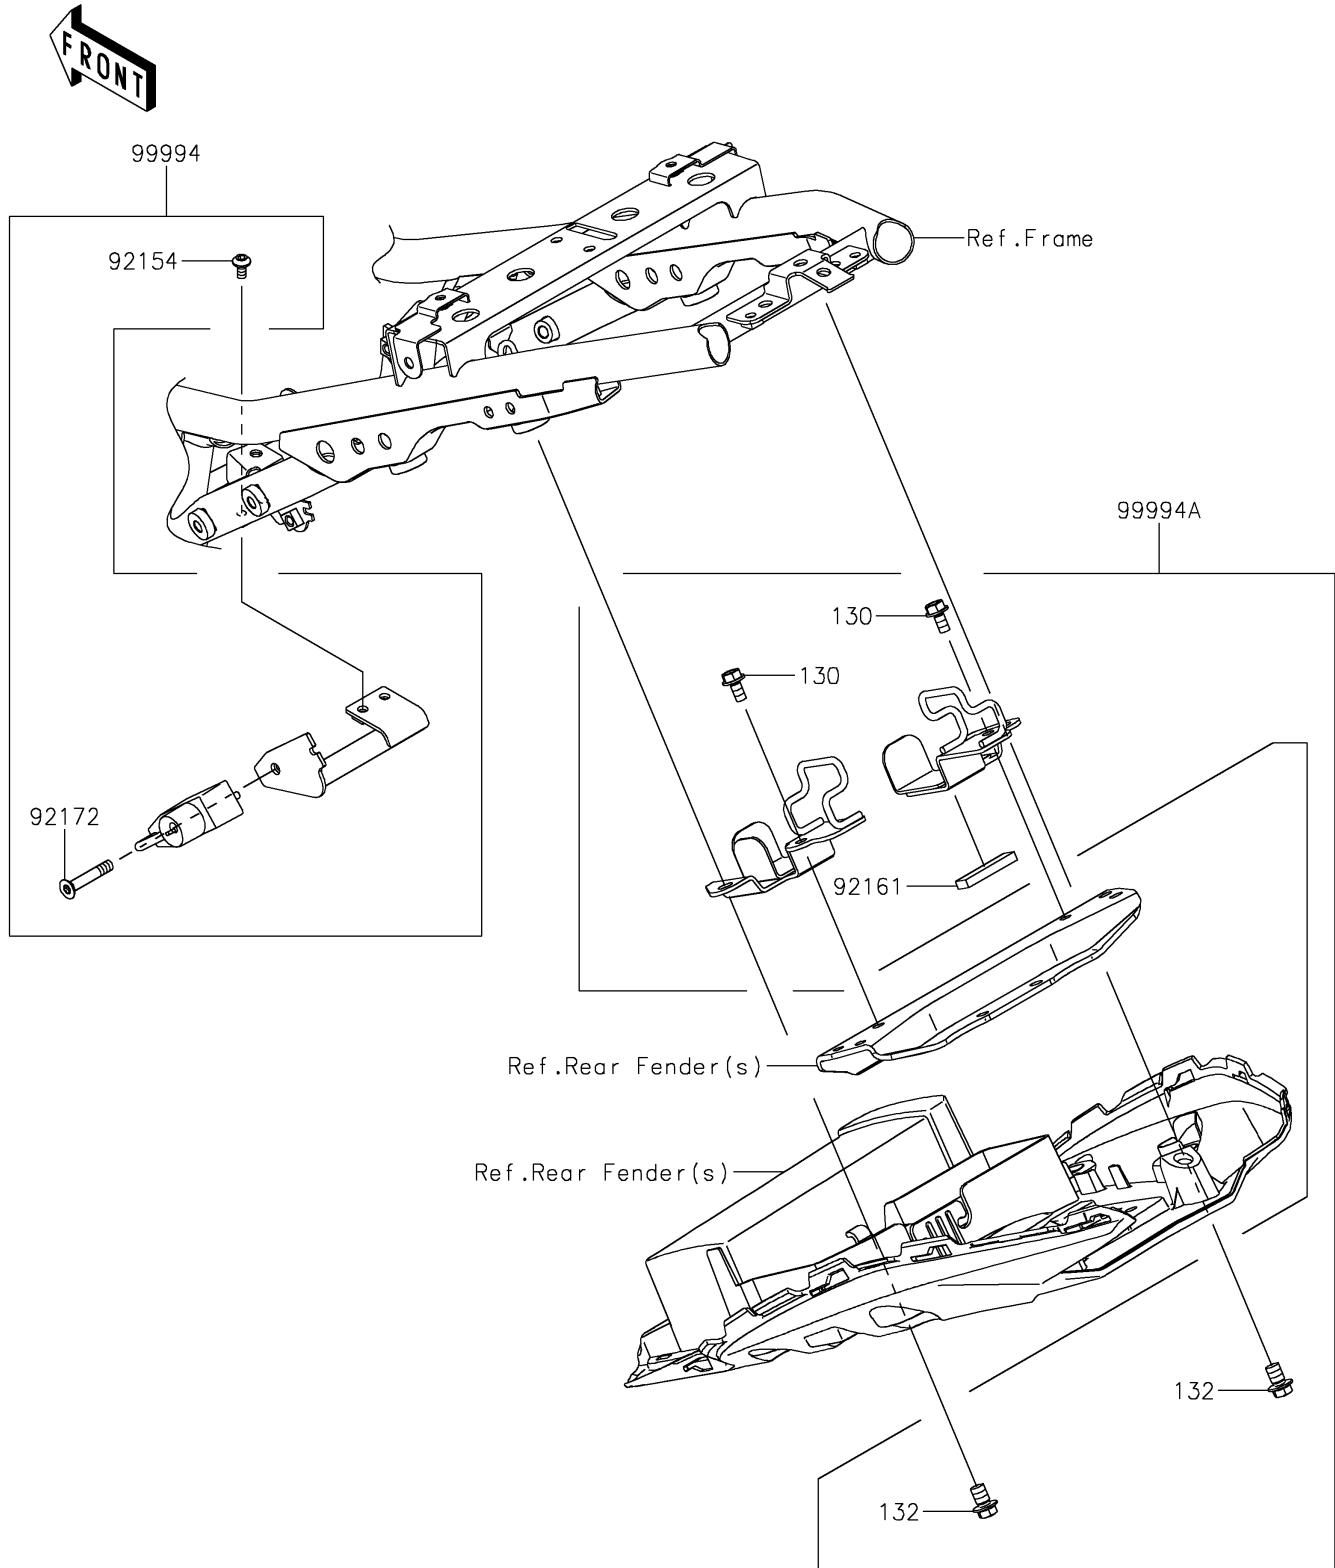

2017 Z650 PARTS DIAGRAM

Accessory(U-Lock Bracket etc.)

F2910H

2017 Z650 PARTS LIST

Accessory(U-Lock Bracket etc.)

ITEM NAME	PART NUMBER	QUANTITY
BOLT-FLANGED,6X12 (Ref # 130)	130BA0612	1
BOLT-FLANGED-SMALL (Ref # 132)	132BA0812	1
BOLT,SOCKET,5X10 (Ref # 92154)	92154-0211	1
DAMPER,TANK COVER (Ref # 92161)	92161-0804	1
SCREW,HEXLOBE,6X35 (Ref # 92172)	92172-0835	1
KIT-ACCESSORY,HELMET LOCK (Ref # 99994)	99994-0809	1
KIT-ACC,BRACKET FOR U-LOCK (Ref # 99994A)	99994-0985	1