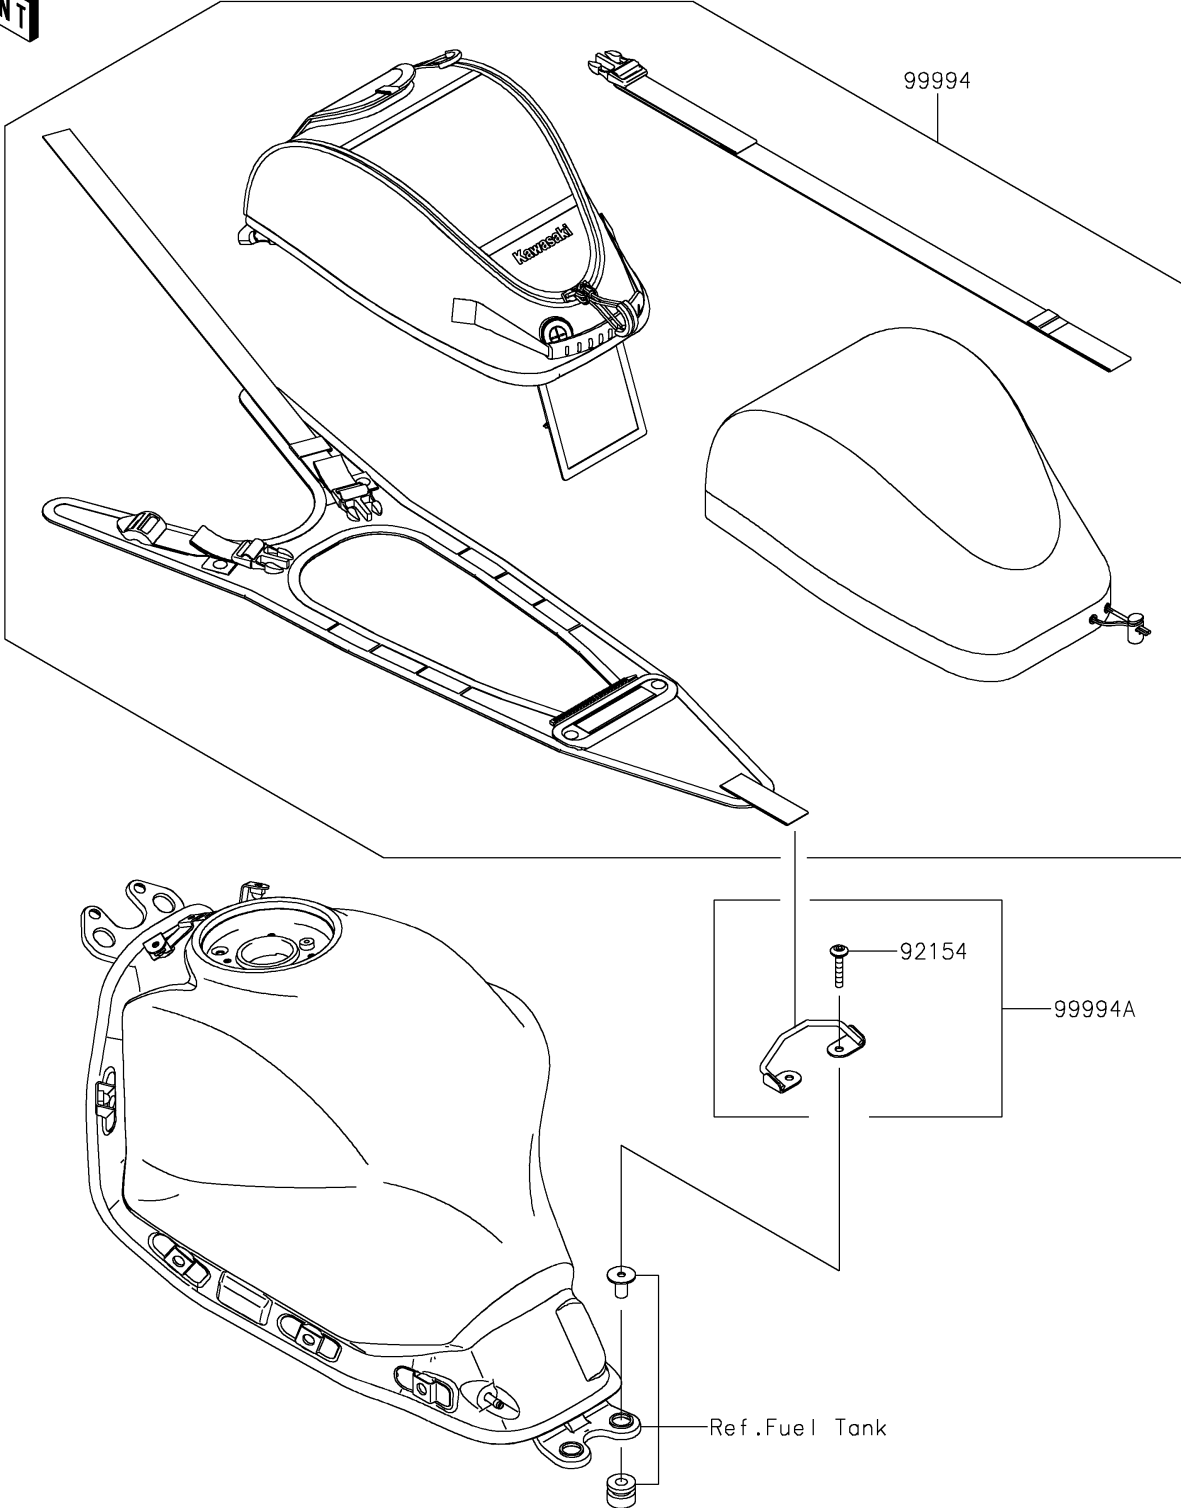

## 2017 Z650 PARTS DIAGRAM

Accessory(Tank Bag)

F2910G

## 2017 Z650 PARTS LIST

Accessory(Tank Bag)

ITEM NAME	PART NUMBER	QUANTITY
BOLT,SOCKET,6X35 (Ref # 92154)	92154-0203	1
KIT-ACCESSORY,TANK BAG (Ref # 99994)	99994-0803	1
KIT-ACCESSORY,TANK BAG BRACKET (Ref # 99994A)	99994-0885	1