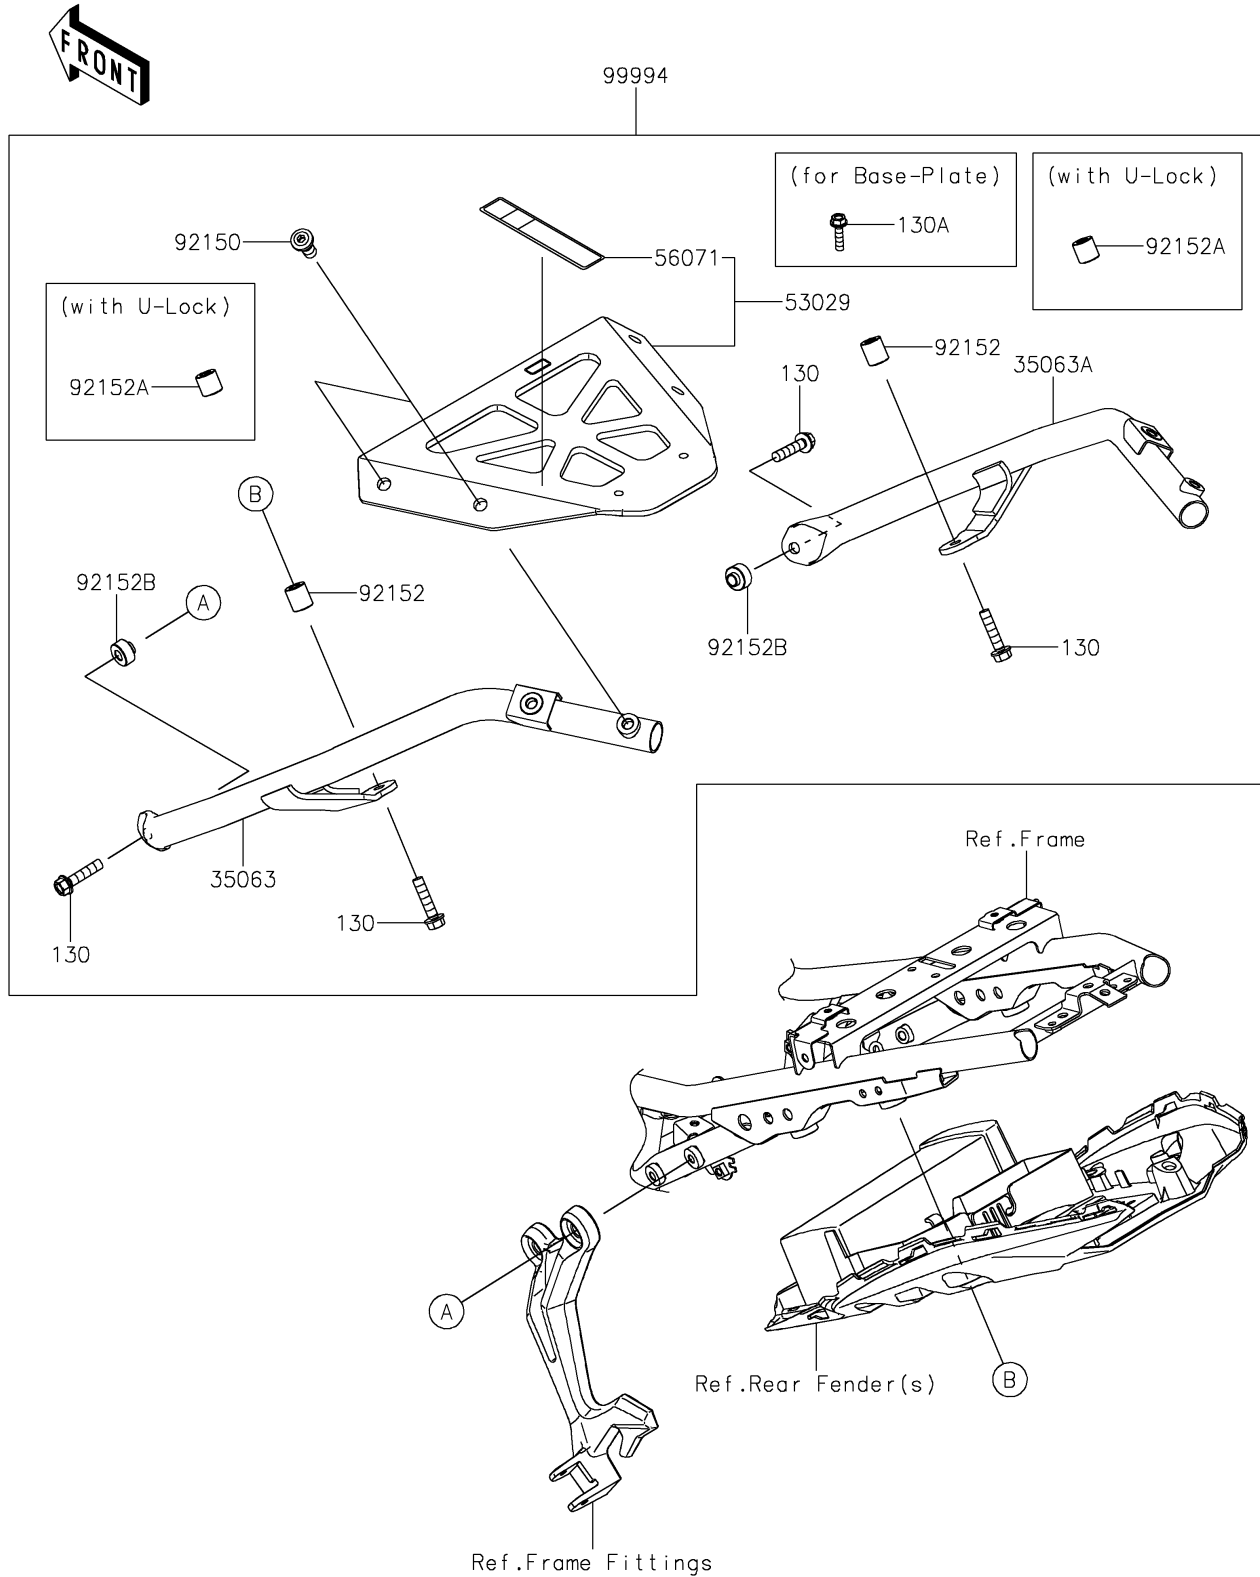

## 2017 Z650 PARTS DIAGRAM

Accessory(Topcase Bracket)

F2910E

## 2017 Z650 PARTS LIST

Accessory(Topcase Bracket)

ITEM NAME	PART NUMBER	QUANTITY
BOLT-FLANGED,8X35 (Ref # 130)	130CA0835	1
BOLT-FLANGED,6X25 (Ref # 130A)	130CB0625	1
STAY,LH (Ref # 35063)	35063-1353	1
STAY,RH (Ref # 35063A)	35063-1354	1
CARRIER (Ref # 53029)	53029-0353	1
LABEL-WARNING,CARRIER LOADING (Ref # 56071)	56071-0554	1
BOLT,SOCKET,10X25 (Ref # 92150)	92150-1747	1
COLLAR,8.5X17X19 (Ref # 92152)	92152-2234	1
COLLAR,8.5X17X16.7 (Ref # 92152A)	92152-2235	1
COLLAR,8.5X20X13.3 (Ref # 92152B)	92152-2285	1
KIT-ACCESSORY,TOPCASE BRACKET (Ref # 99994)	99994-0799	1